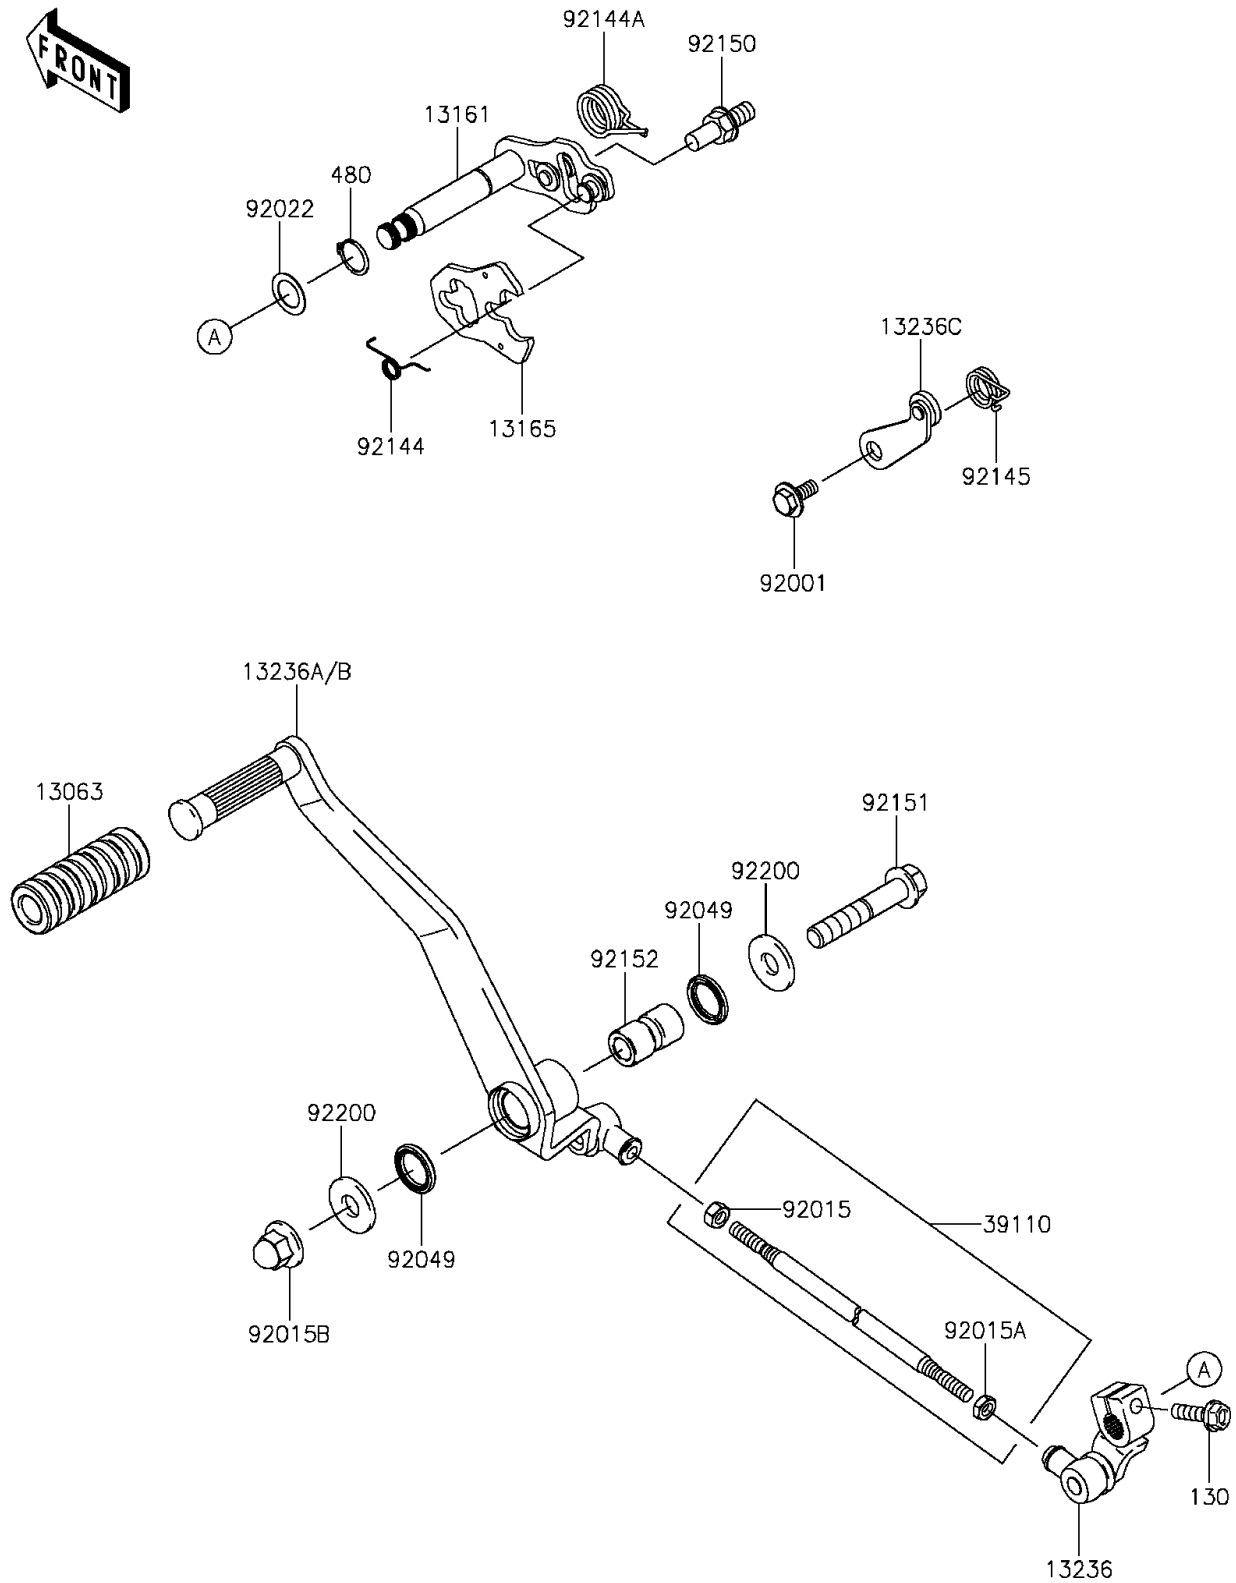

2014 VULCAN® 900 CUSTOM

PARTS DIAGRAM

Gear Change Mechanism

E1370

2014 VULCAN® 900 CUSTOM

PARTS LIST

Gear Change Mechanism

ITEM NAME

PART NUMBER

QUANTITY
