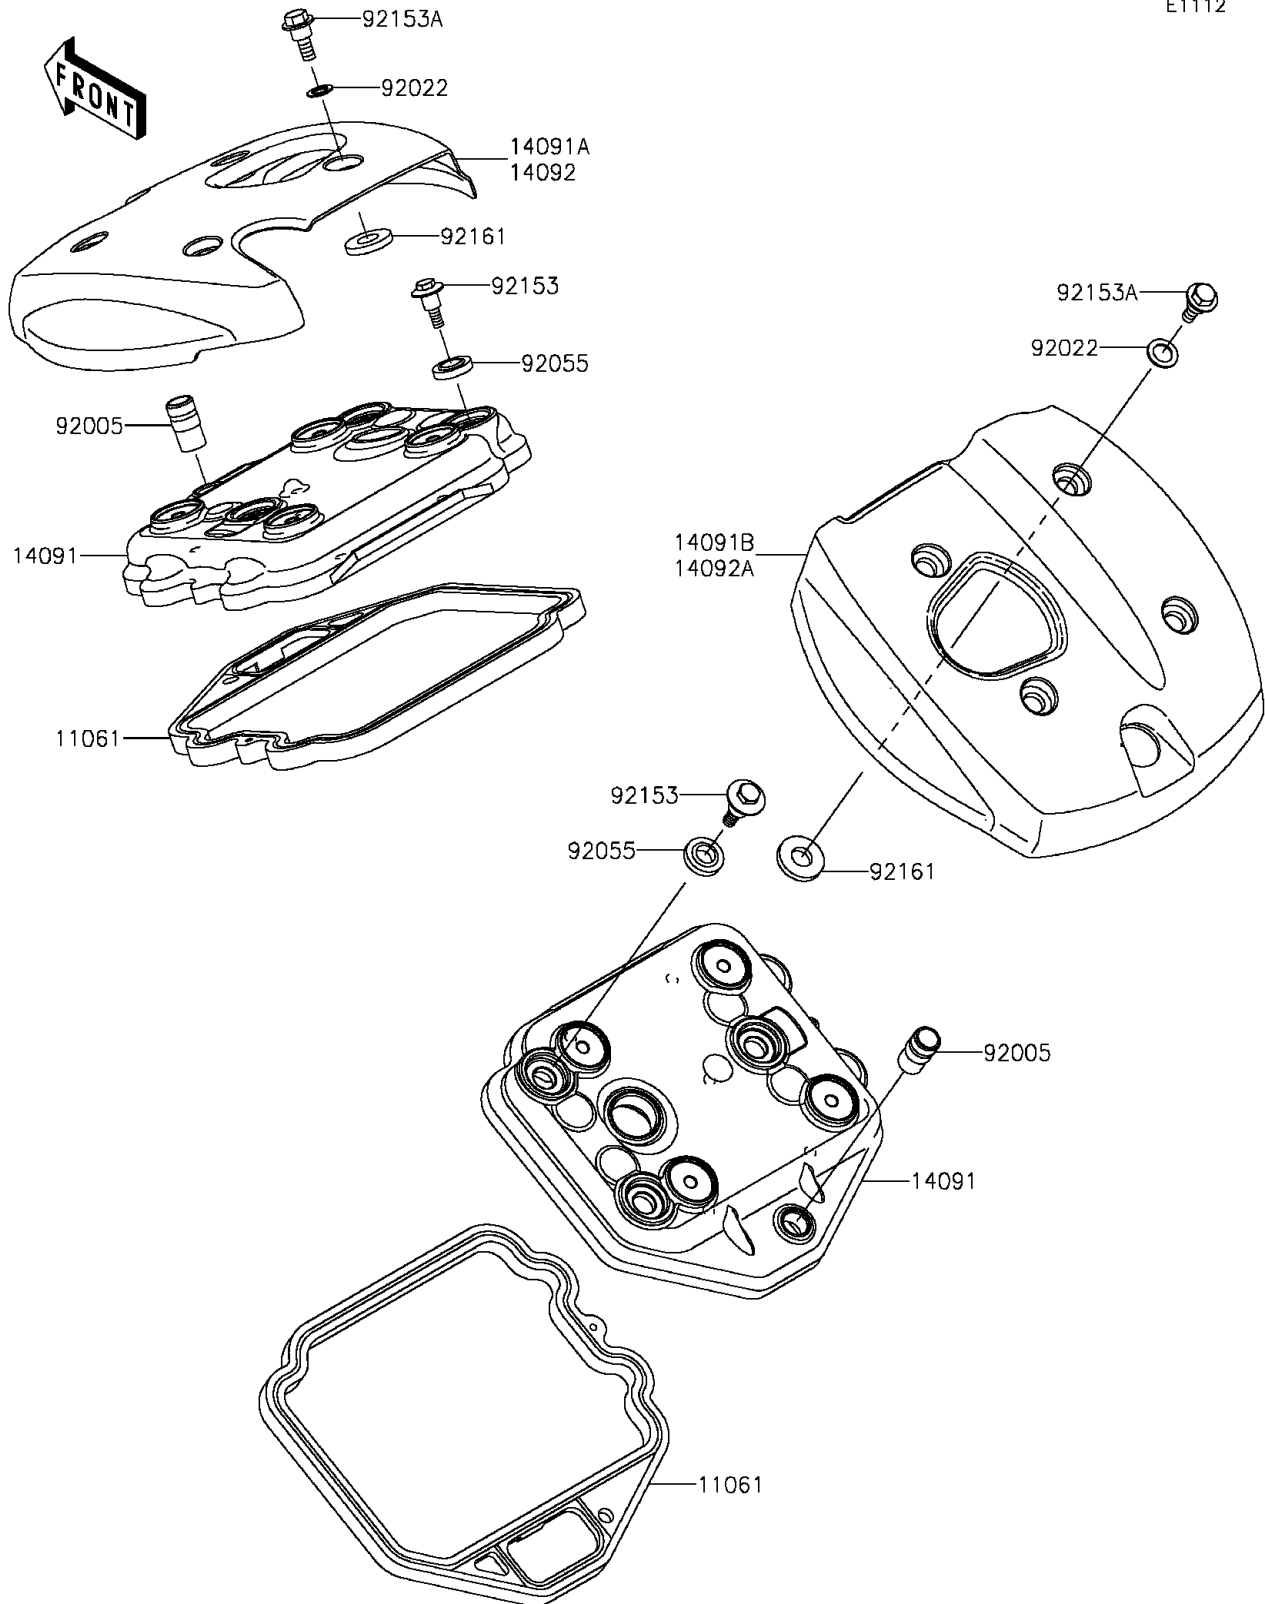

2014 VULCAN® 900 CUSTOM

PARTS DIAGRAM

Cylinder Head Cover

E1112

2014 VULCAN® 900 CUSTOM

PARTS LIST

Cylinder Head Cover

ITEM NAME

PART NUMBER

QUANTITY
