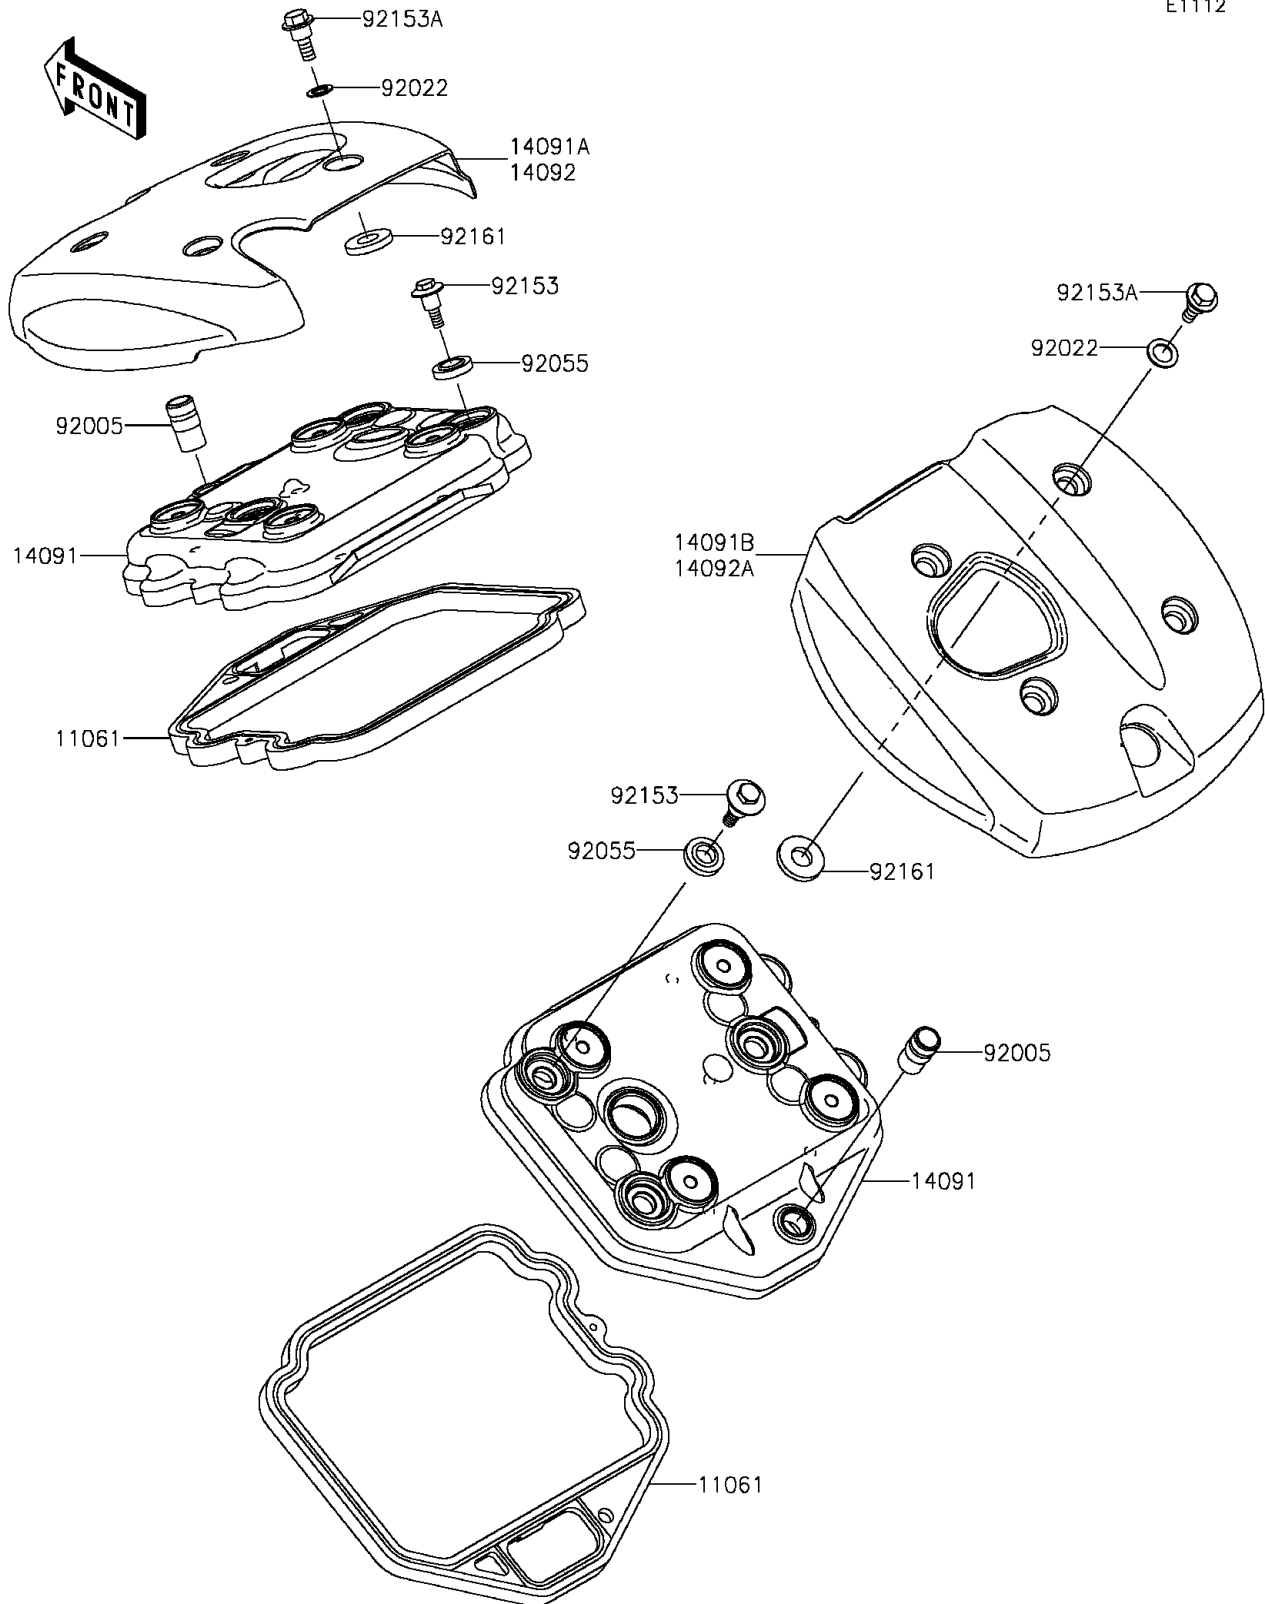

2012 VULCAN® 900 CUSTOM

PARTS DIAGRAM

Cylinder Head Cover

E1112

2012 VULCAN® 900 CUSTOM

PARTS LIST

Cylinder Head Cover

ITEM NAME

PART NUMBER

QUANTITY
