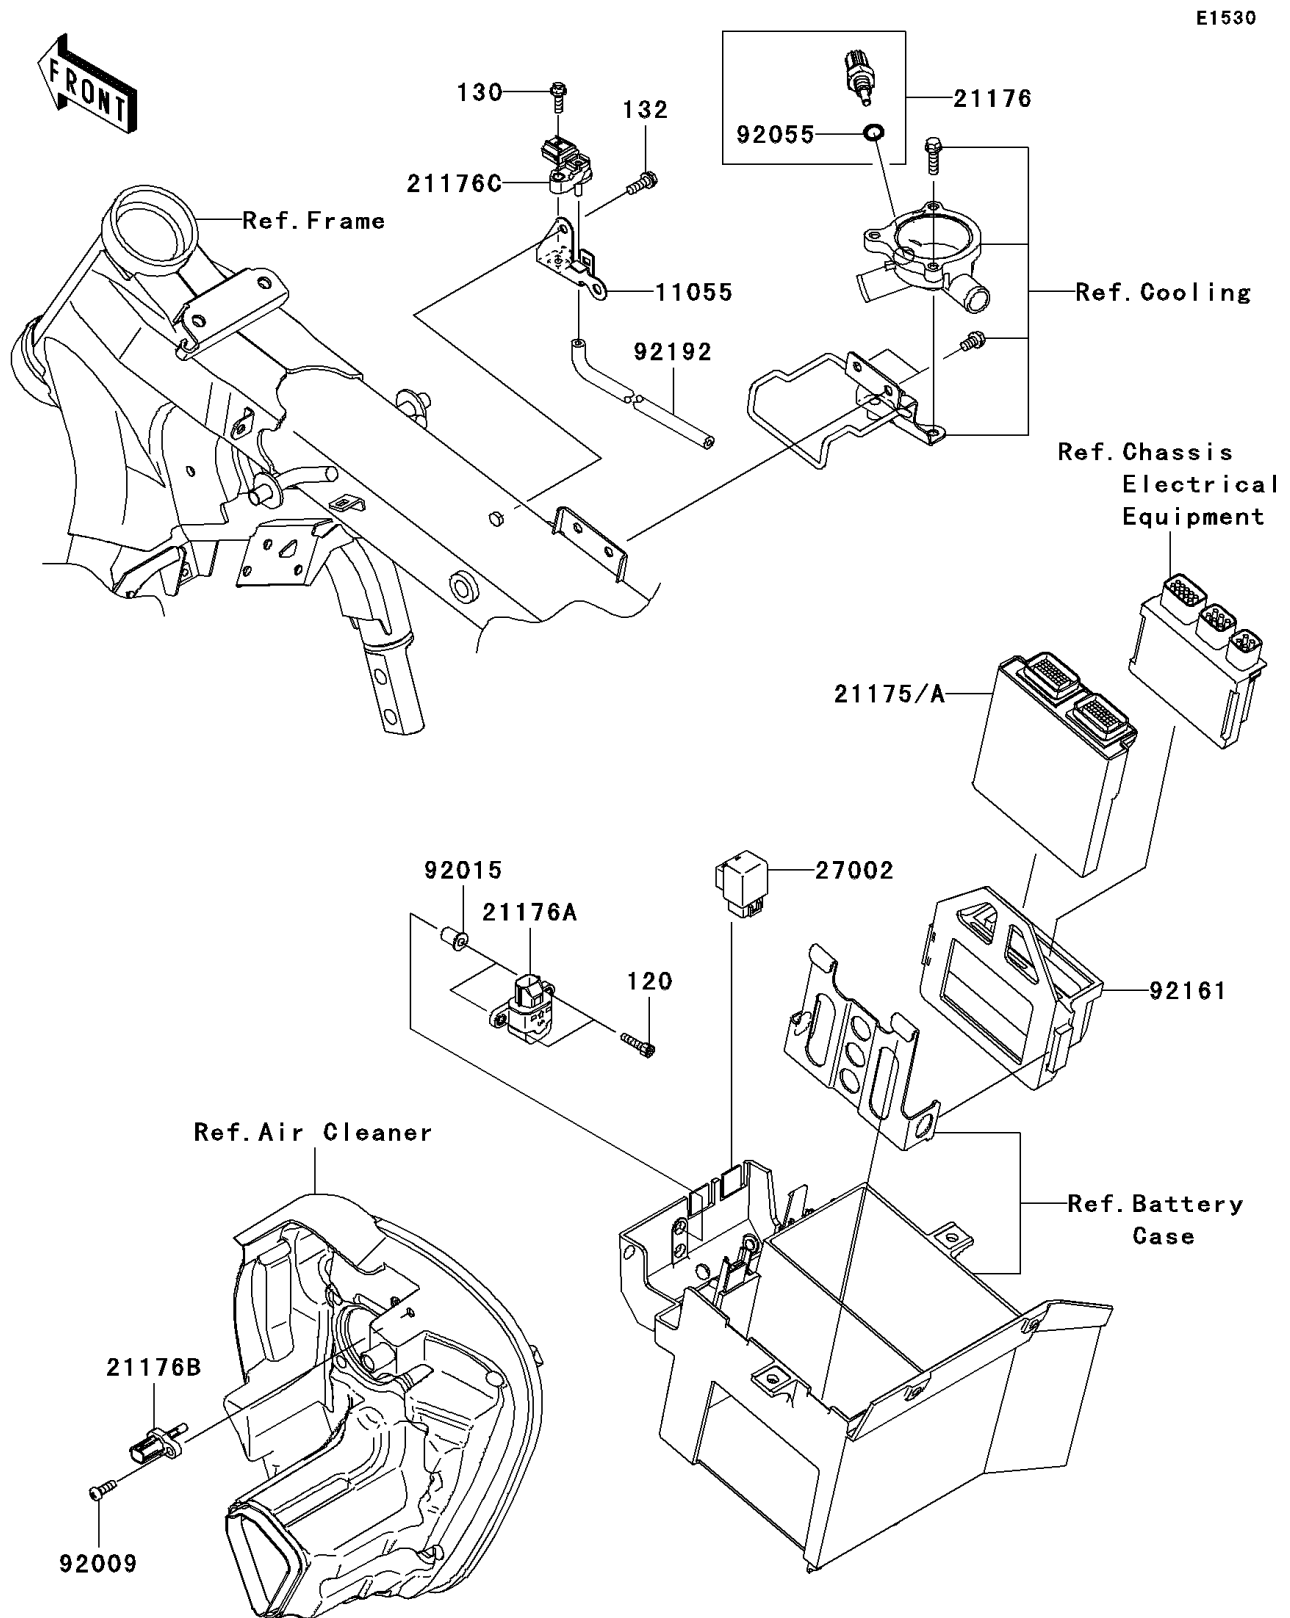

2011 VULCAN® 1700 CLASSIC

PARTS DIAGRAM

Fuel Injection

2011 VULCAN® 1700 CLASSIC

PARTS LIST Fuel Injection

ITEM NAME	PART NUMBER	QUANTITY
-----------	-------------	----------
