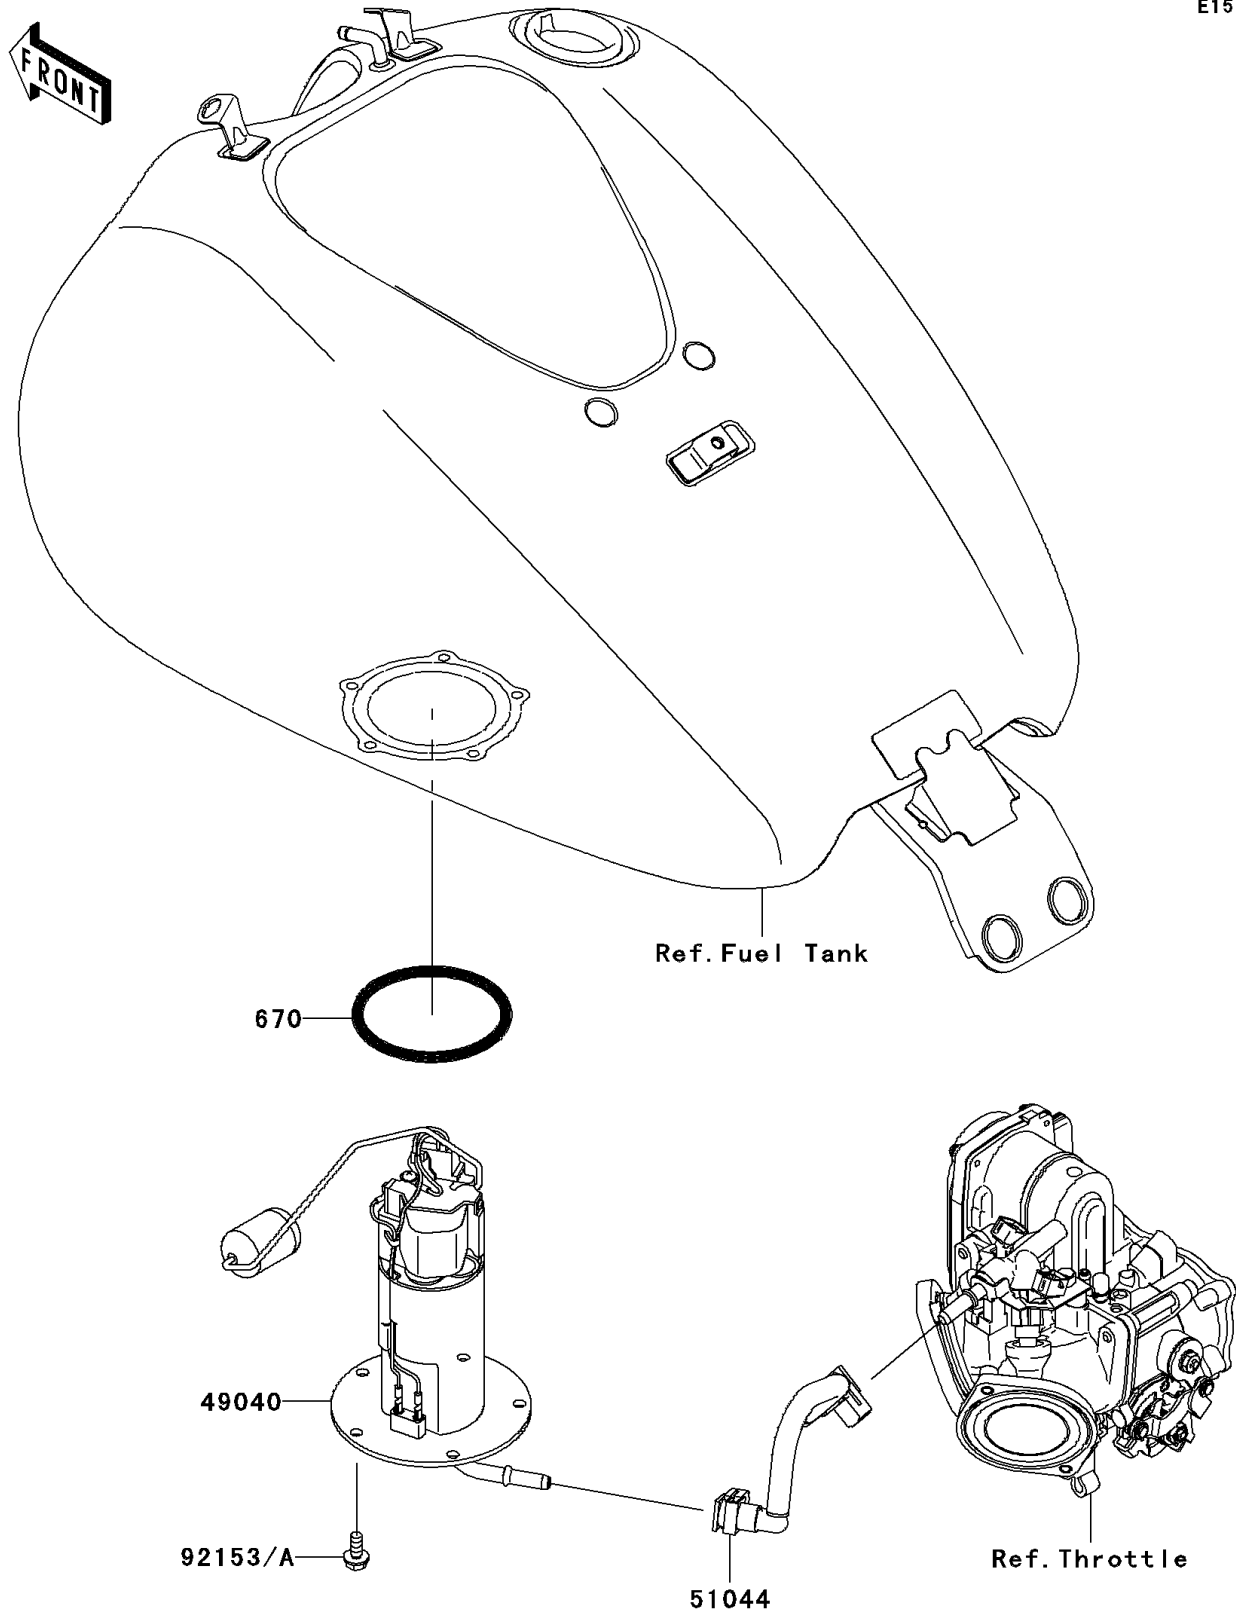

2011 VULCAN® 1700 CLASSIC

PARTS DIAGRAM

Fuel Pump

E1520

2011 VULCAN® 1700 CLASSIC

PARTS LIST

Fuel Pump

ITEM NAME

PART NUMBER

QUANTITY
