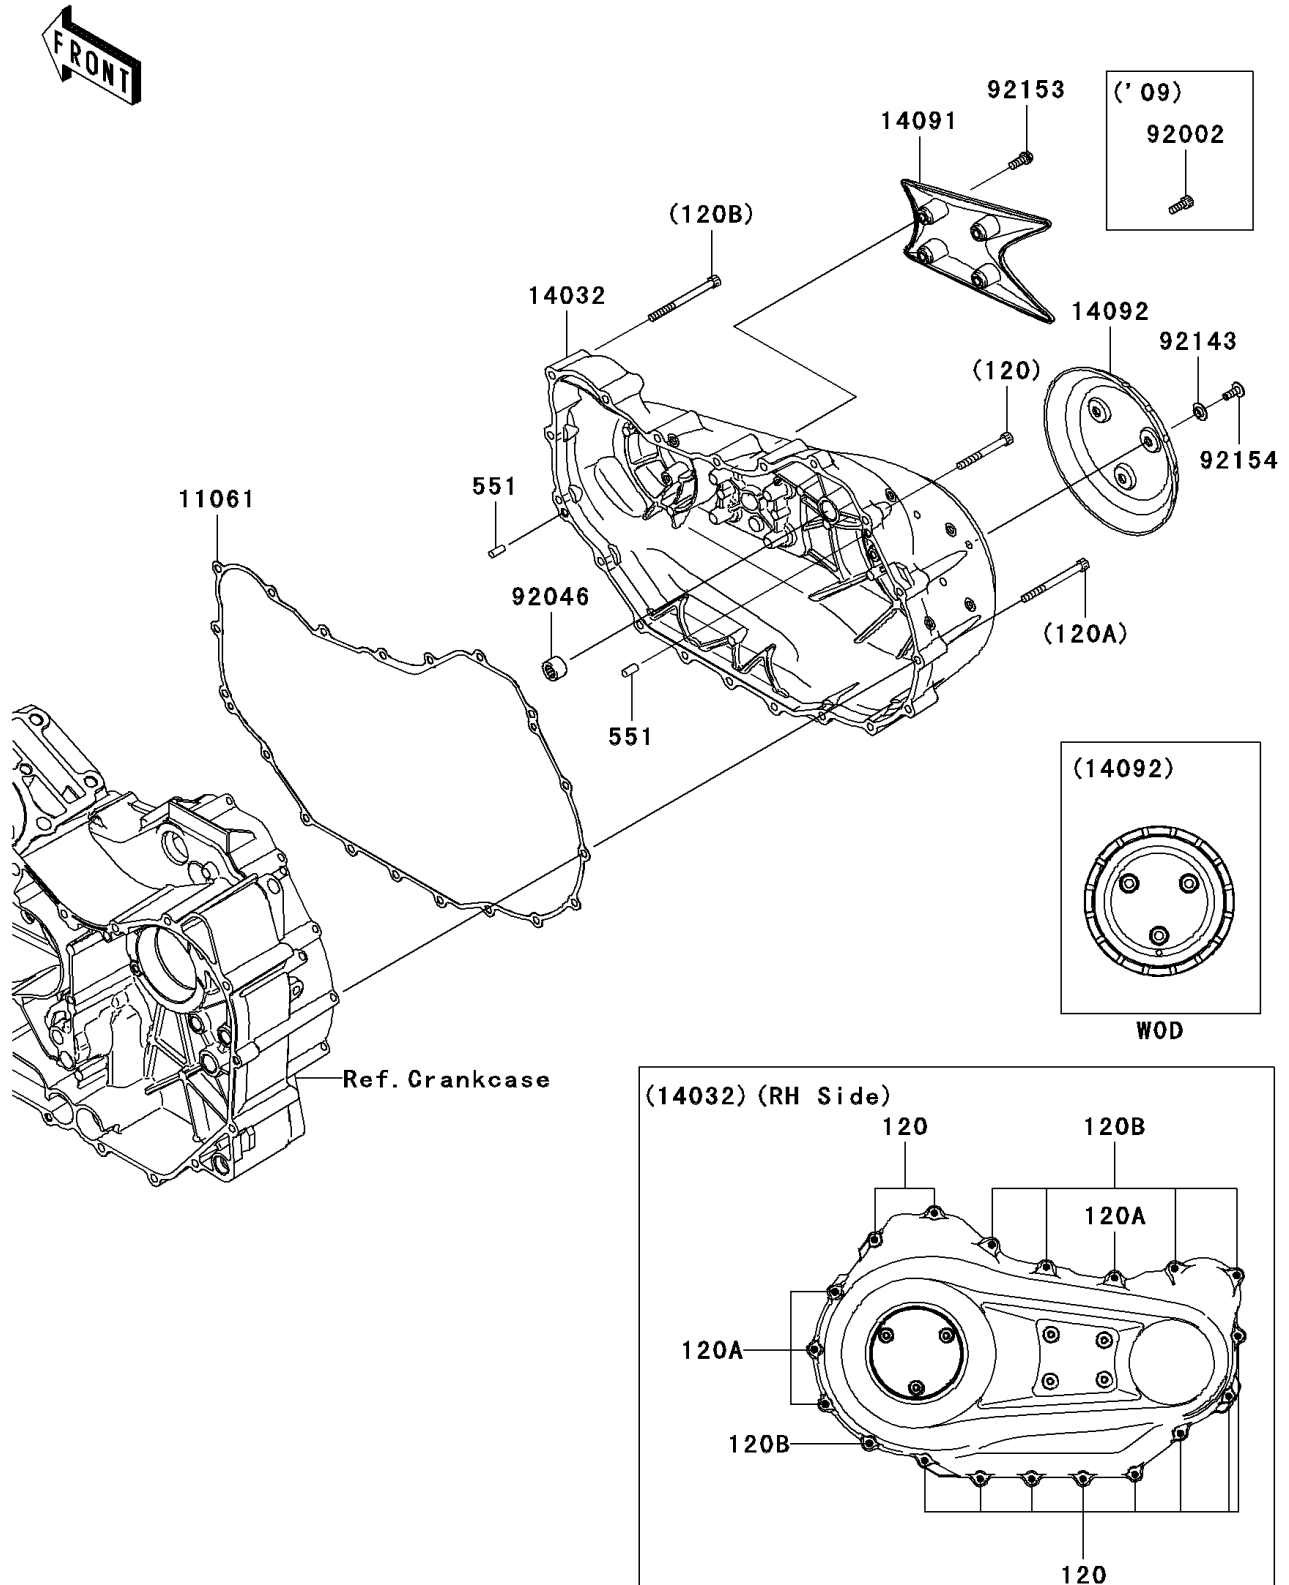

2012 VULCAN® 1700 CLASSIC

PARTS DIAGRAM

Right Engine Cover(s)

E1436

2012 VULCAN® 1700 CLASSIC

PARTS LIST

Right Engine Cover(s)

ITEM NAME

PART NUMBER

QUANTITY
