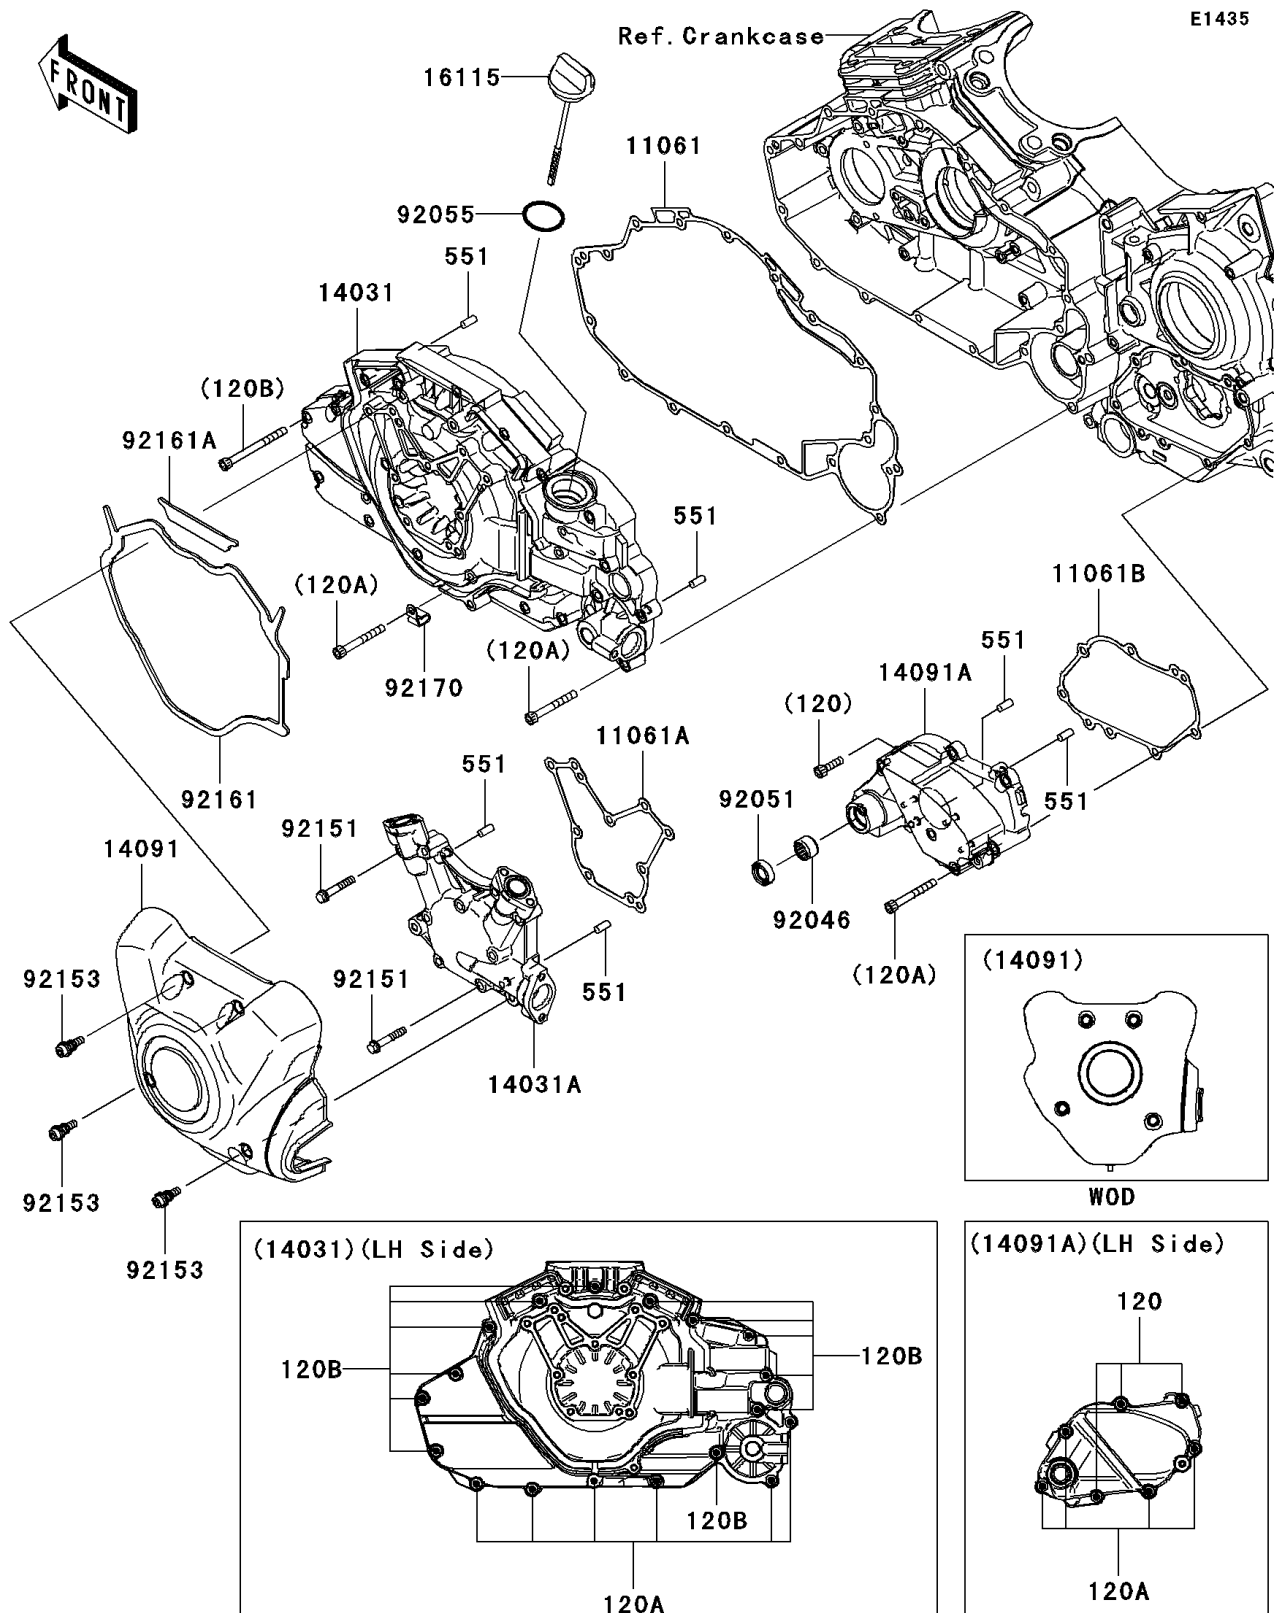

# 2012 VULCAN® 1700 CLASSIC

## PARTS DIAGRAM Left Engine Cover(s)

## PARTS LIST

Left Engine Cover(s)

**ITEM NAME**

**PART NUMBER**

**QUANTITY**

---