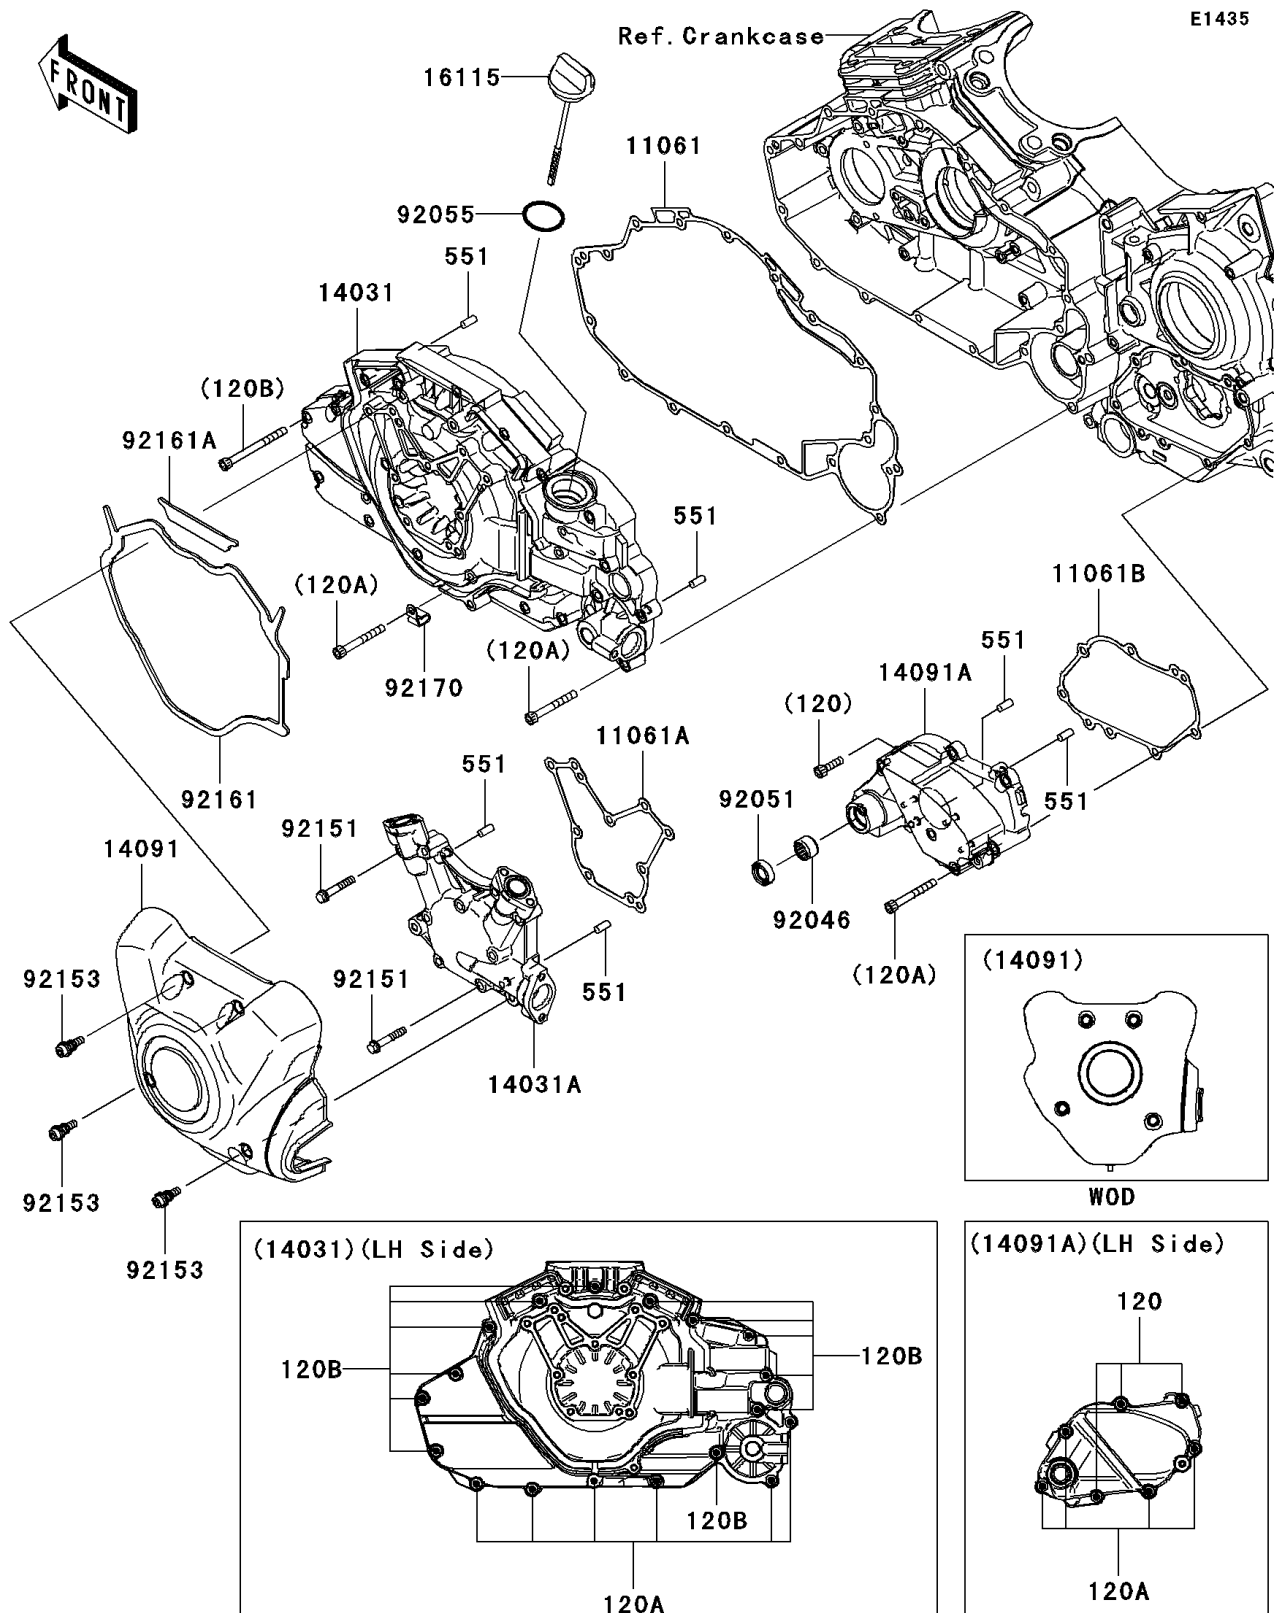

2011 VULCAN® 1700 CLASSIC

PARTS DIAGRAM Left Engine Cover(s)

2011 VULCAN® 1700 CLASSIC

PARTS LIST

Left Engine Cover(s)

ITEM NAME

PART NUMBER

QUANTITY
