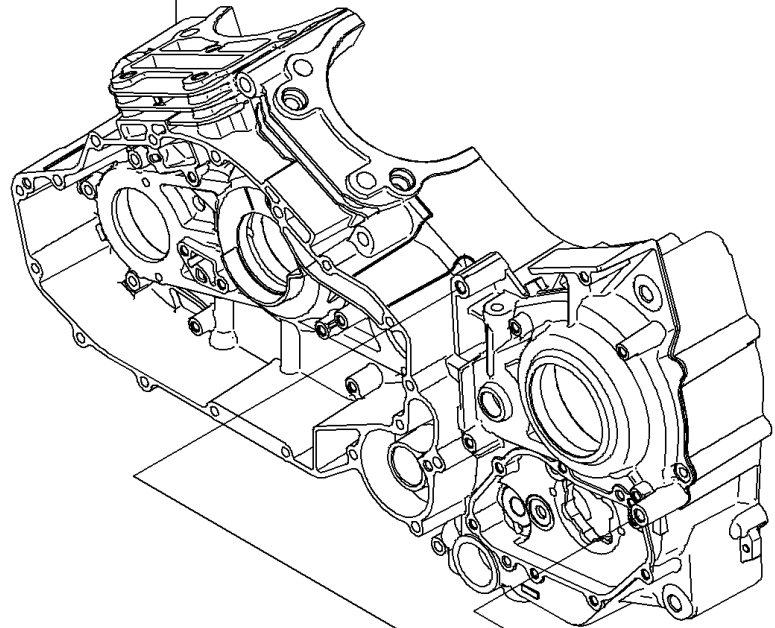

2012 VULCAN® 1700 CLASSIC

PARTS DIAGRAM

Chain Cover

Ref. Crankcase

E1433

Ref. Clutch

92043

14091

49048

120

53044

92043

14091A

120A

92153

120A

120

92153

2012 VULCAN® 1700 CLASSIC

PARTS LIST

Chain Cover

ITEM NAME

PART NUMBER

QUANTITY
