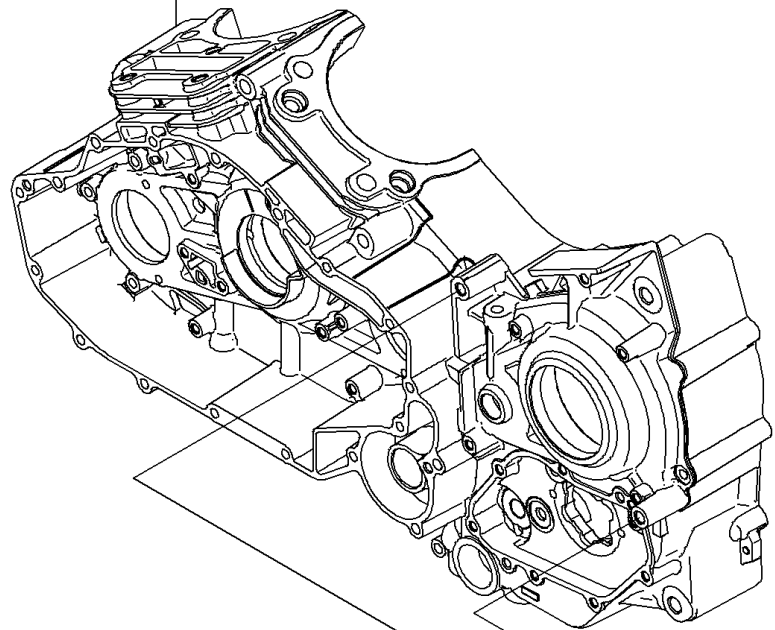

## PARTS DIAGRAM

### Chain Cover

Ref. Crankcase

E1433

Ref. Clutch

92043

14091

49048

120

## PARTS LIST

### Chain Cover

ITEM NAME	PART NUMBER	QUANTITY
BOLT-SOCKET,6X40 (Ref # 120)	120CC0640	2
BOLT-SOCKET,6X70 (Ref # 120A)	120CC0670	2
COVER,PULLEY (Ref # 14091)	14091-0970	1
COVER,PULLEY,OUTER (Ref # 14091A)	14091-0994	1
SHOE (Ref # 49048)	49048-0002	1
TRIM,ISOLATOR (Ref # 53044)	53044-0047	1
PIN,6.2X8X14 (Ref # 92043)	92043-1263	2
BOLT,SOCKET,6X22 (Ref # 92153)	92153-1331	3