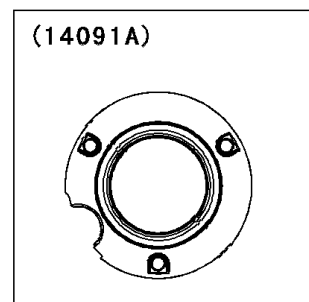

## PARTS DIAGRAM

### Chain Cover

Ref. Crankcase

E1433

Ref. Clutch

92043

14091

49048

120

53044

92043

14091A

120A

92153

120A

120

92153

### Chain Cover

ITEM NAME	PART NUMBER	QUANTITY
BOLT-SOCKET,6X40 (Ref # 120)	120CC0640	2
BOLT-SOCKET,6X70 (Ref # 120A)	120CC0670	2
COVER,PULLEY (Ref # 14091)	14091-0970	1
COVER,PULLEY,OUTER (Ref # 14091A)	14091-0994	1
SHOE (Ref # 49048)	49048-0002	1
TRIM,ISOLATOR (Ref # 53044)	53044-0047	1
PIN,6.2X8X14 (Ref # 92043)	92043-1263	2
BOLT,SOCKET,6X22 (Ref # 92153)	92153-1331	3