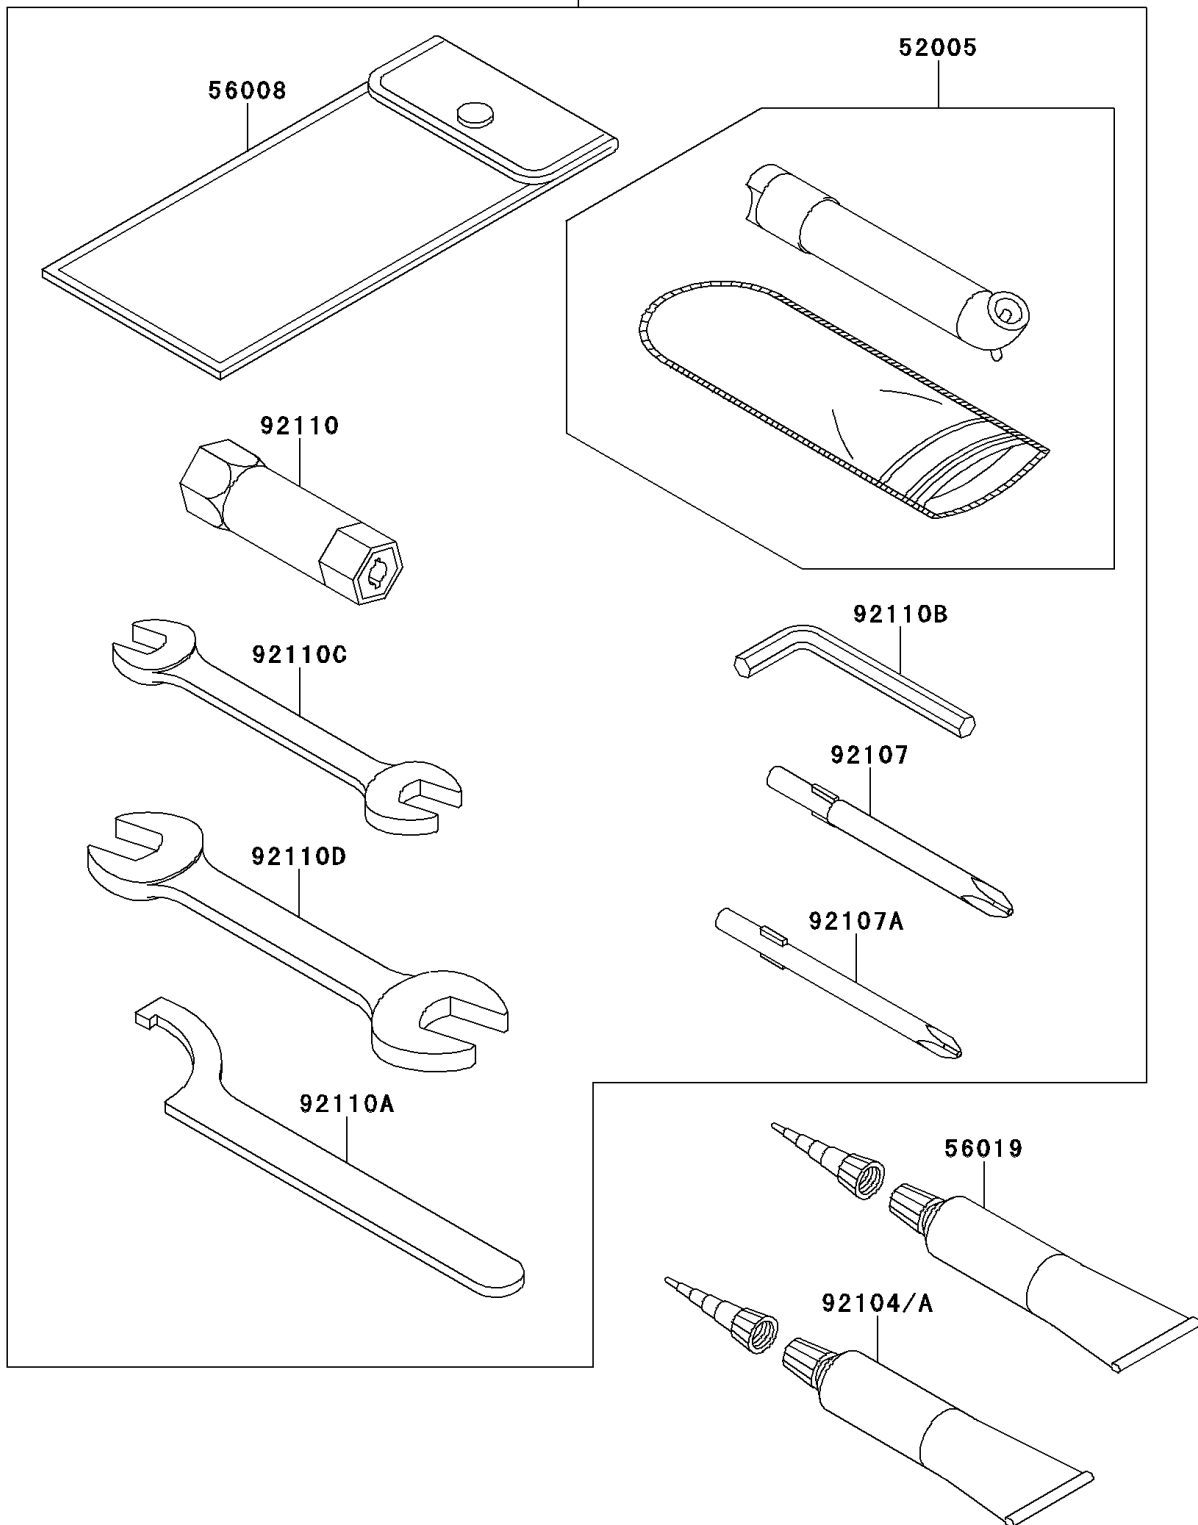

2012 BRUTE FORCE® 750 4x4i

PARTS DIAGRAM

Owner's Tools

56007

F2810

2012 BRUTE FORCE® 750 4x4i

PARTS LIST Owner's Tools

ITEM NAME

PART NUMBER

QUANTITY
