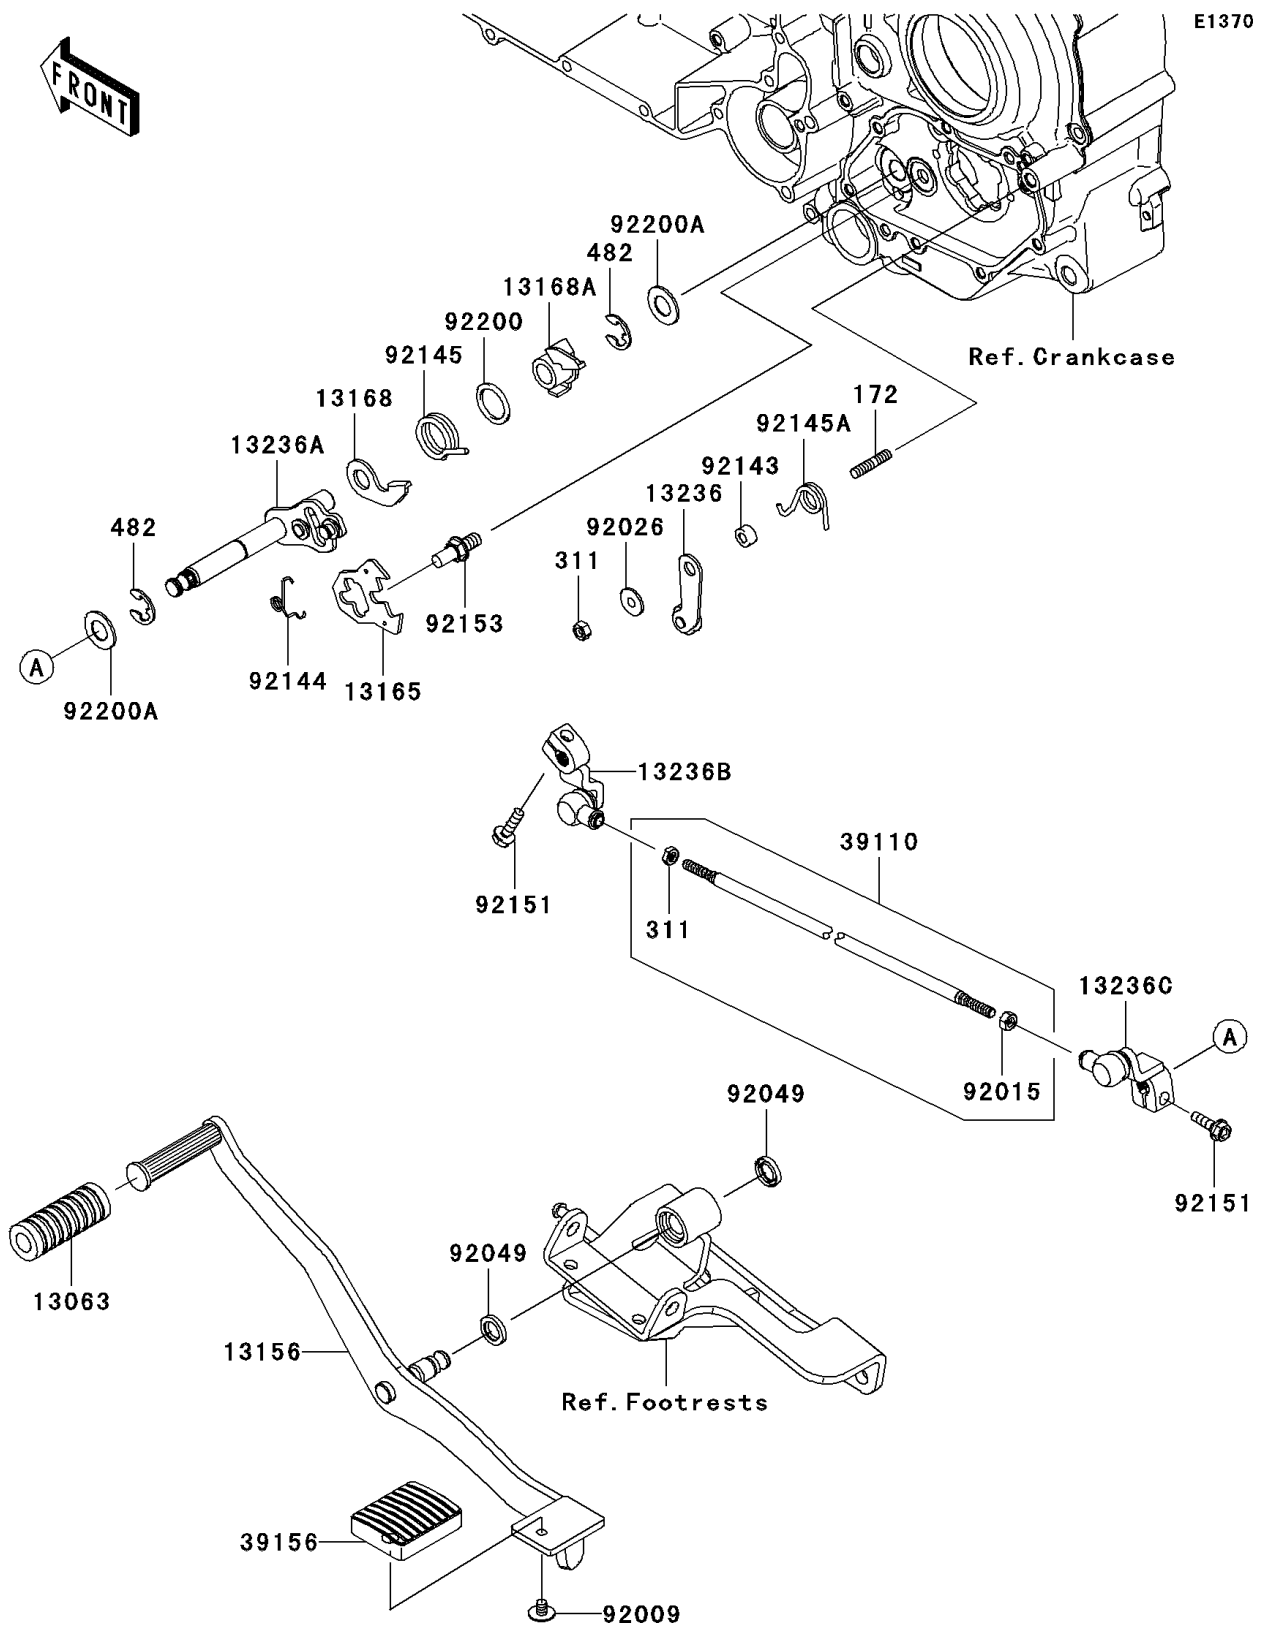

2012 VULCAN® 1700 CLASSIC

PARTS DIAGRAM

Gear Change Mechanism

2012 VULCAN® 1700 CLASSIC

PARTS LIST

Gear Change Mechanism

ITEM NAME

PART NUMBER

QUANTITY
