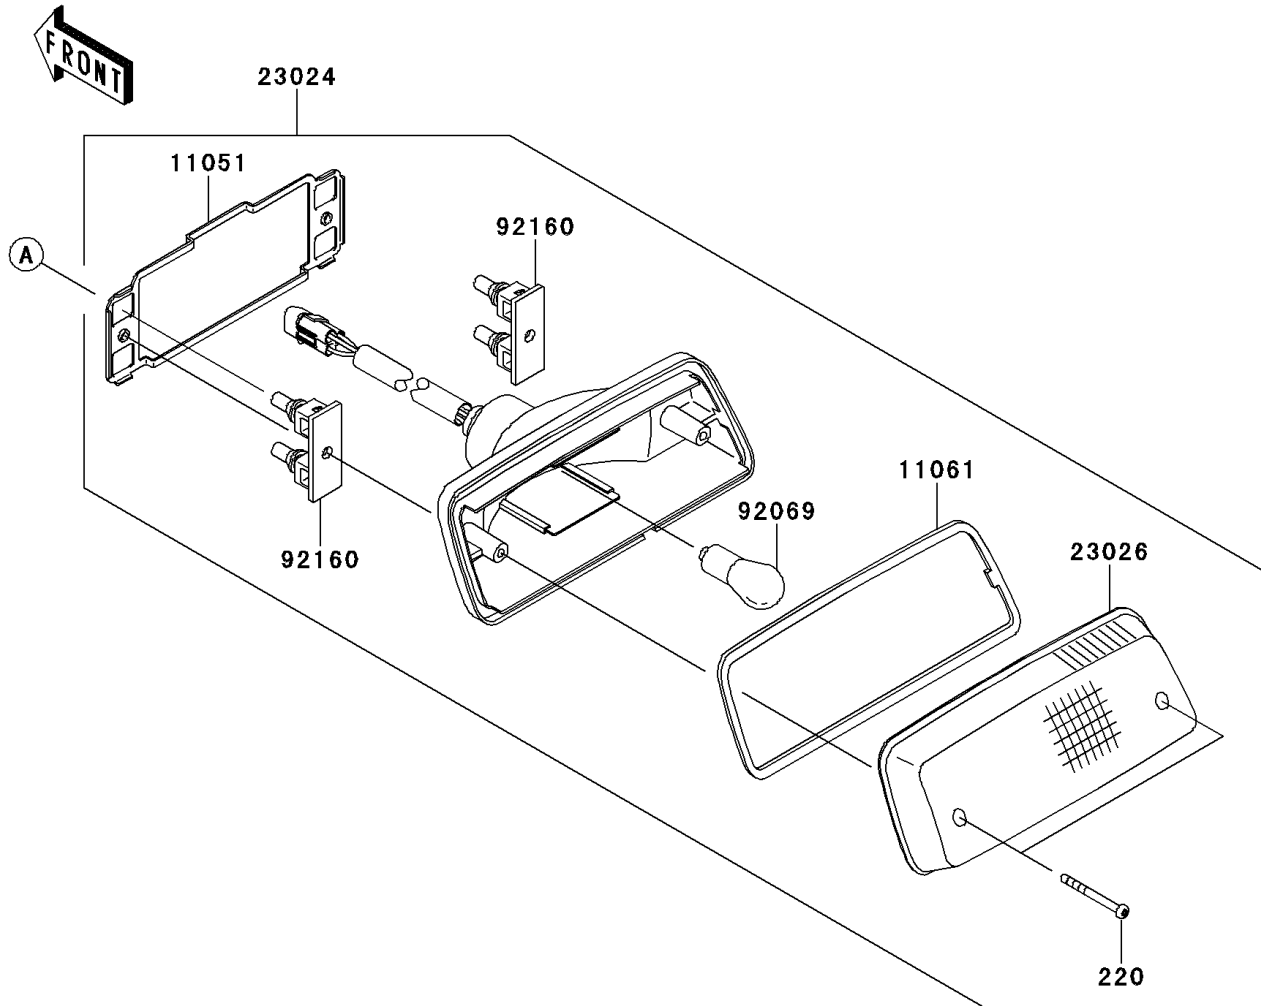

2012 BRUTE FORCE® 750 4x4i

PARTS DIAGRAM

Taillight(s)

F2720