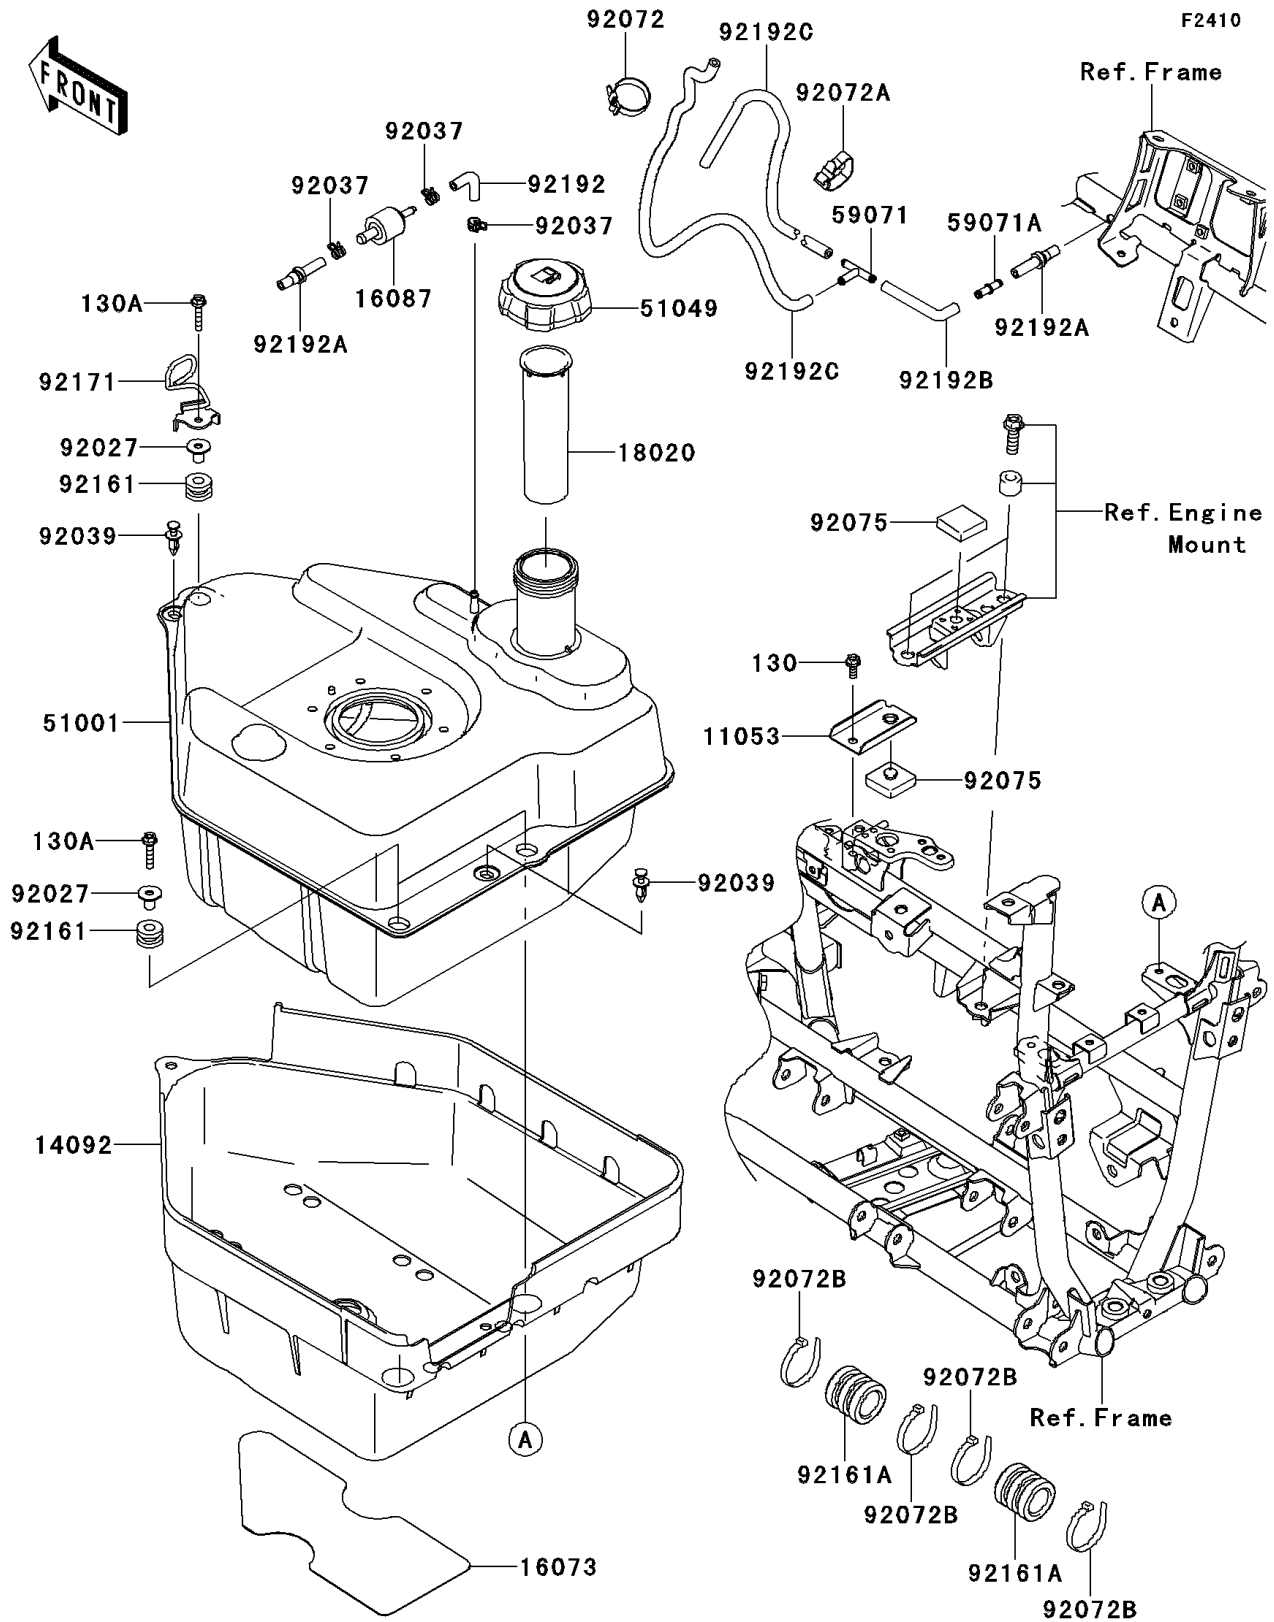

2012 BRUTE FORCE® 750 4x4i

PARTS DIAGRAM

Fuel Tank

2012 BRUTE FORCE® 750 4x4i

PARTS LIST

Fuel Tank

ITEM NAME

PART NUMBER

QUANTITY
