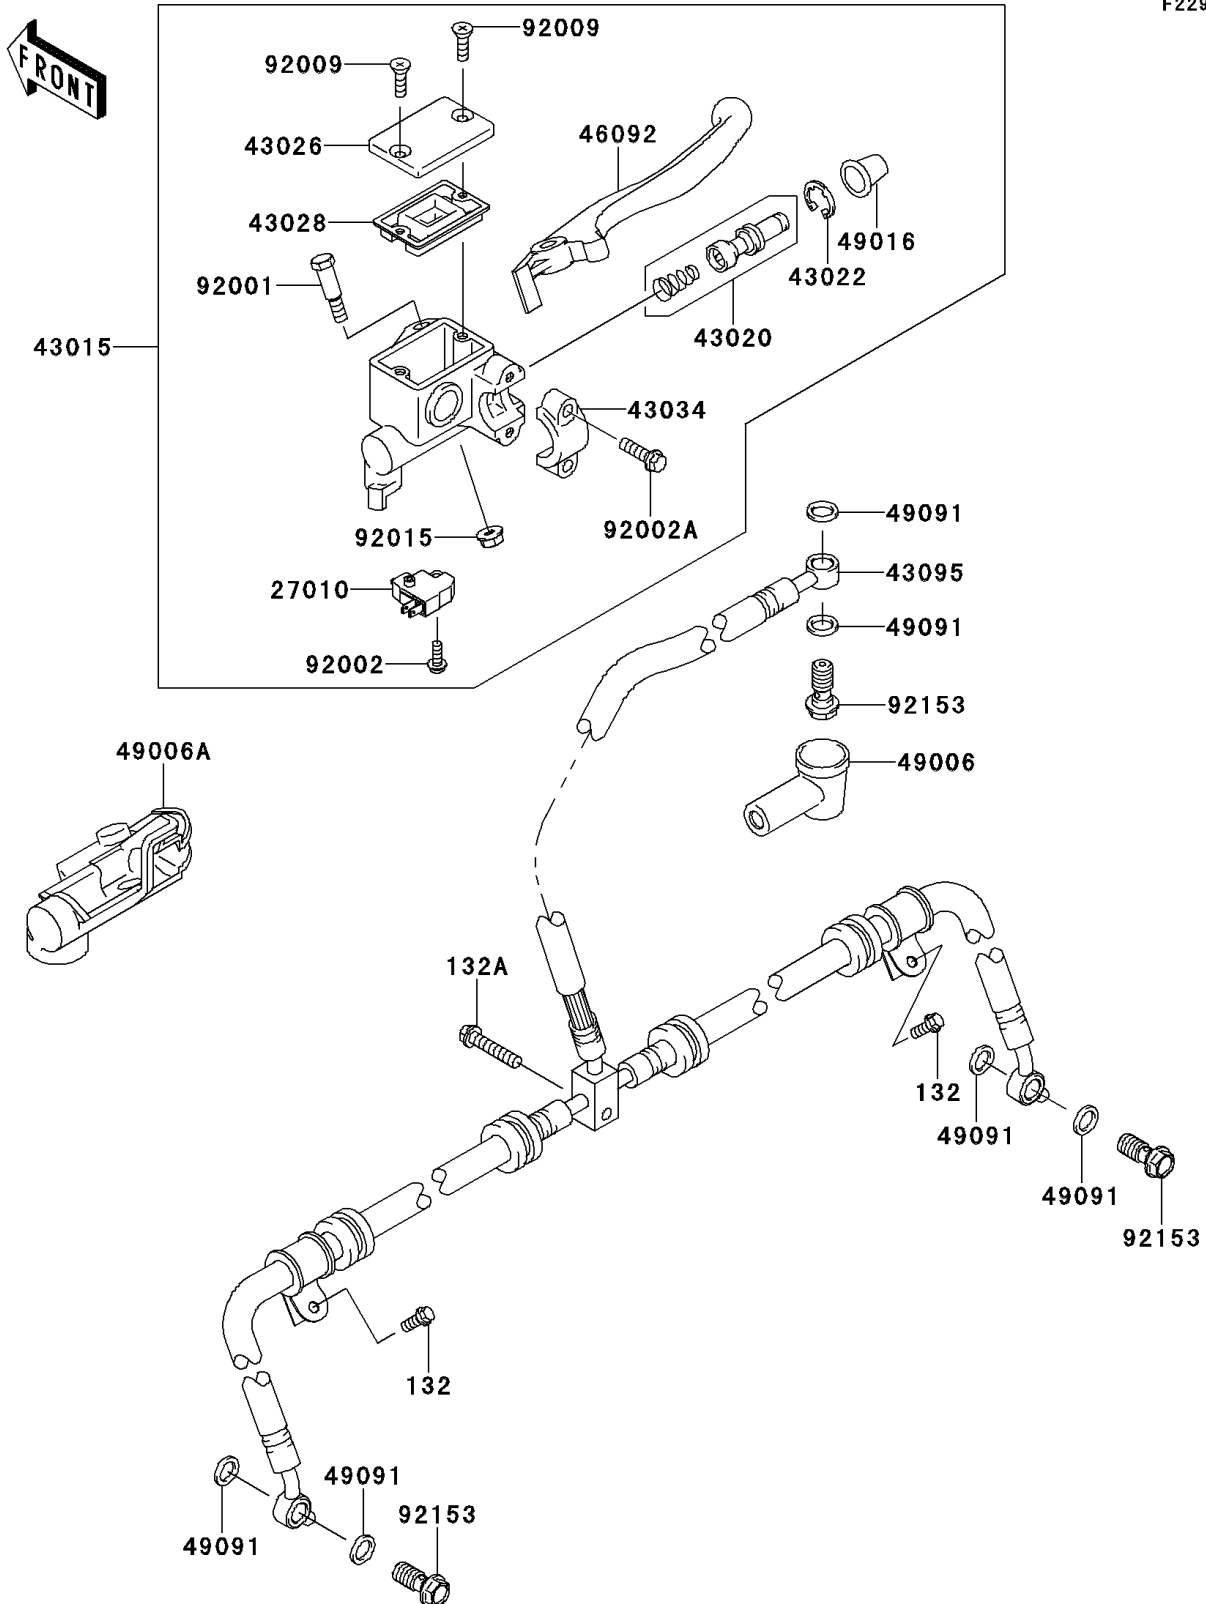

2013 BRUTE FORCE® 750 4x4i

PARTS DIAGRAM

Front Master Cylinder

F2291

2013 BRUTE FORCE® 750 4x4i

PARTS LIST

Front Master Cylinder

ITEM NAME	PART NUMBER	QUANTITY
-----------	-------------	----------
