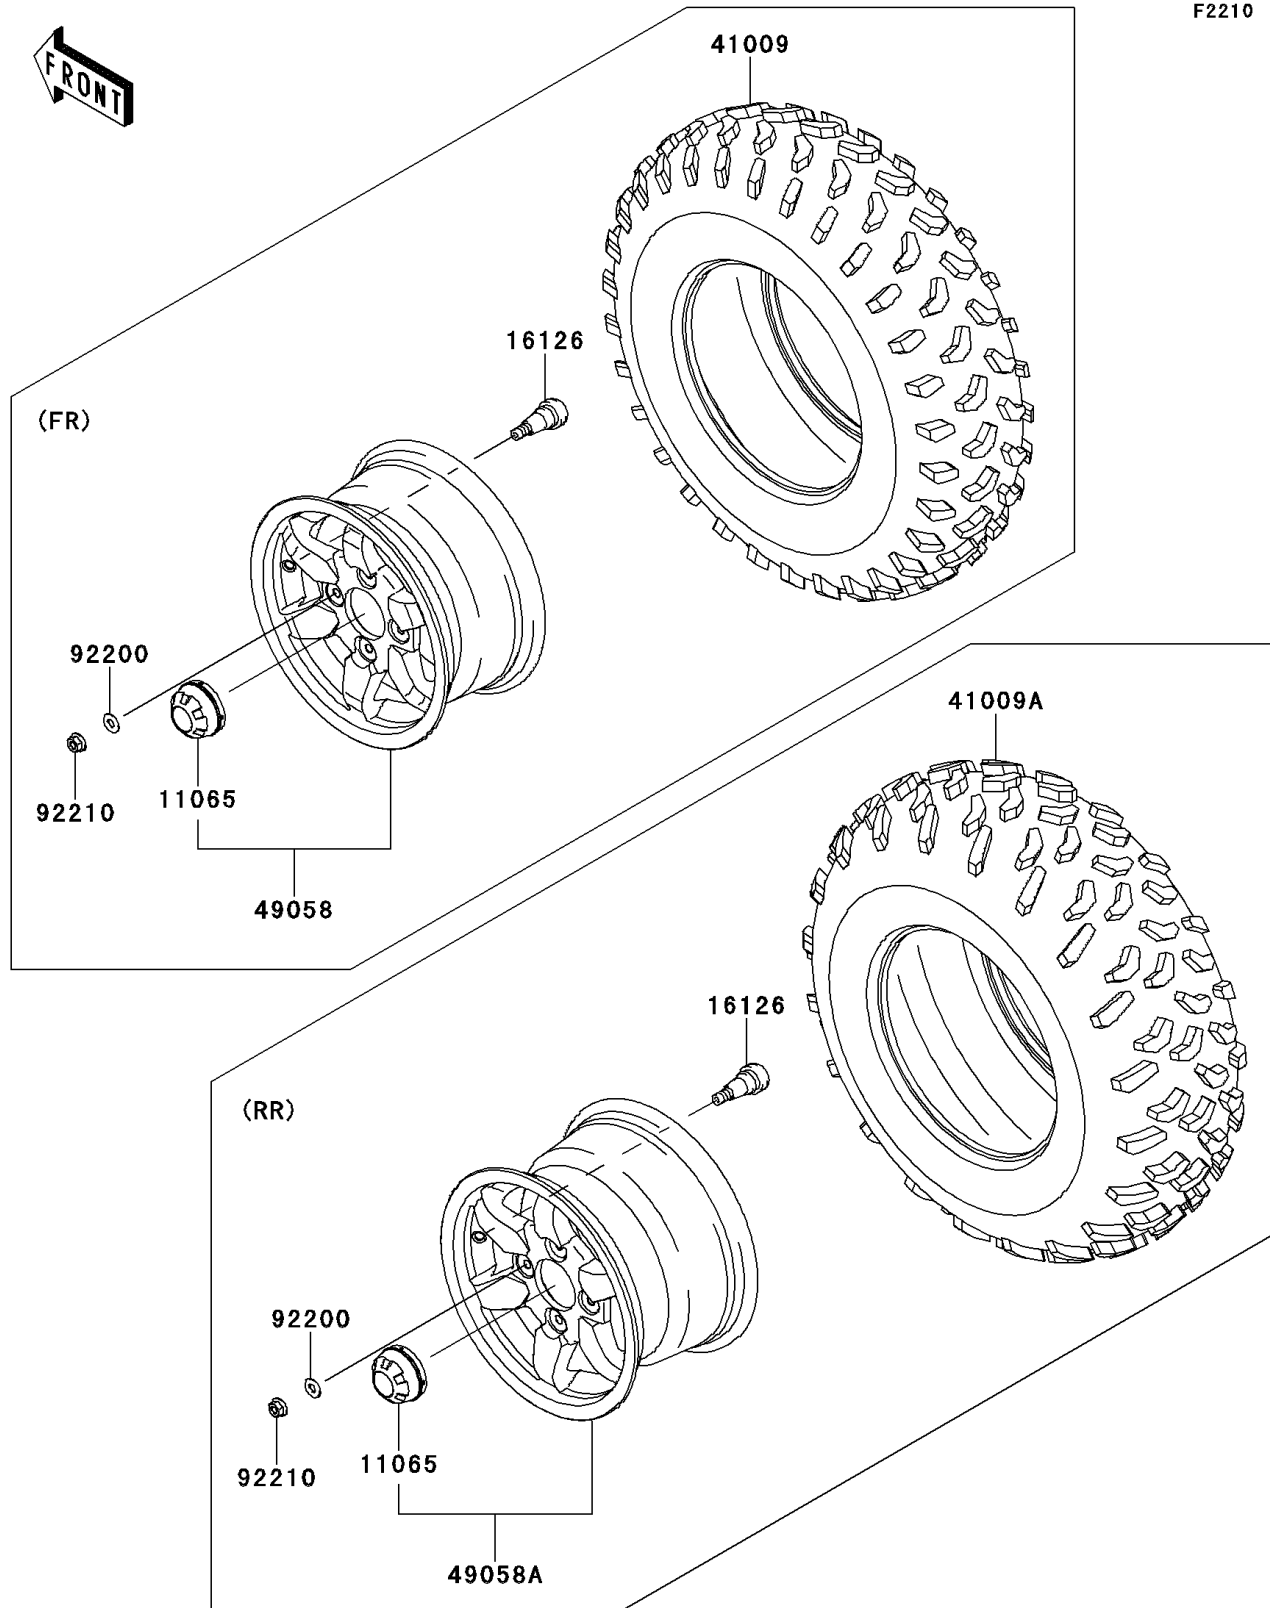

2012 BRUTE FORCE® 750 4x4i

PARTS DIAGRAM

Wheels/Tires

2012 BRUTE FORCE® 750 4x4i

PARTS LIST

Wheels/Tires

ITEM NAME

PART NUMBER

QUANTITY
