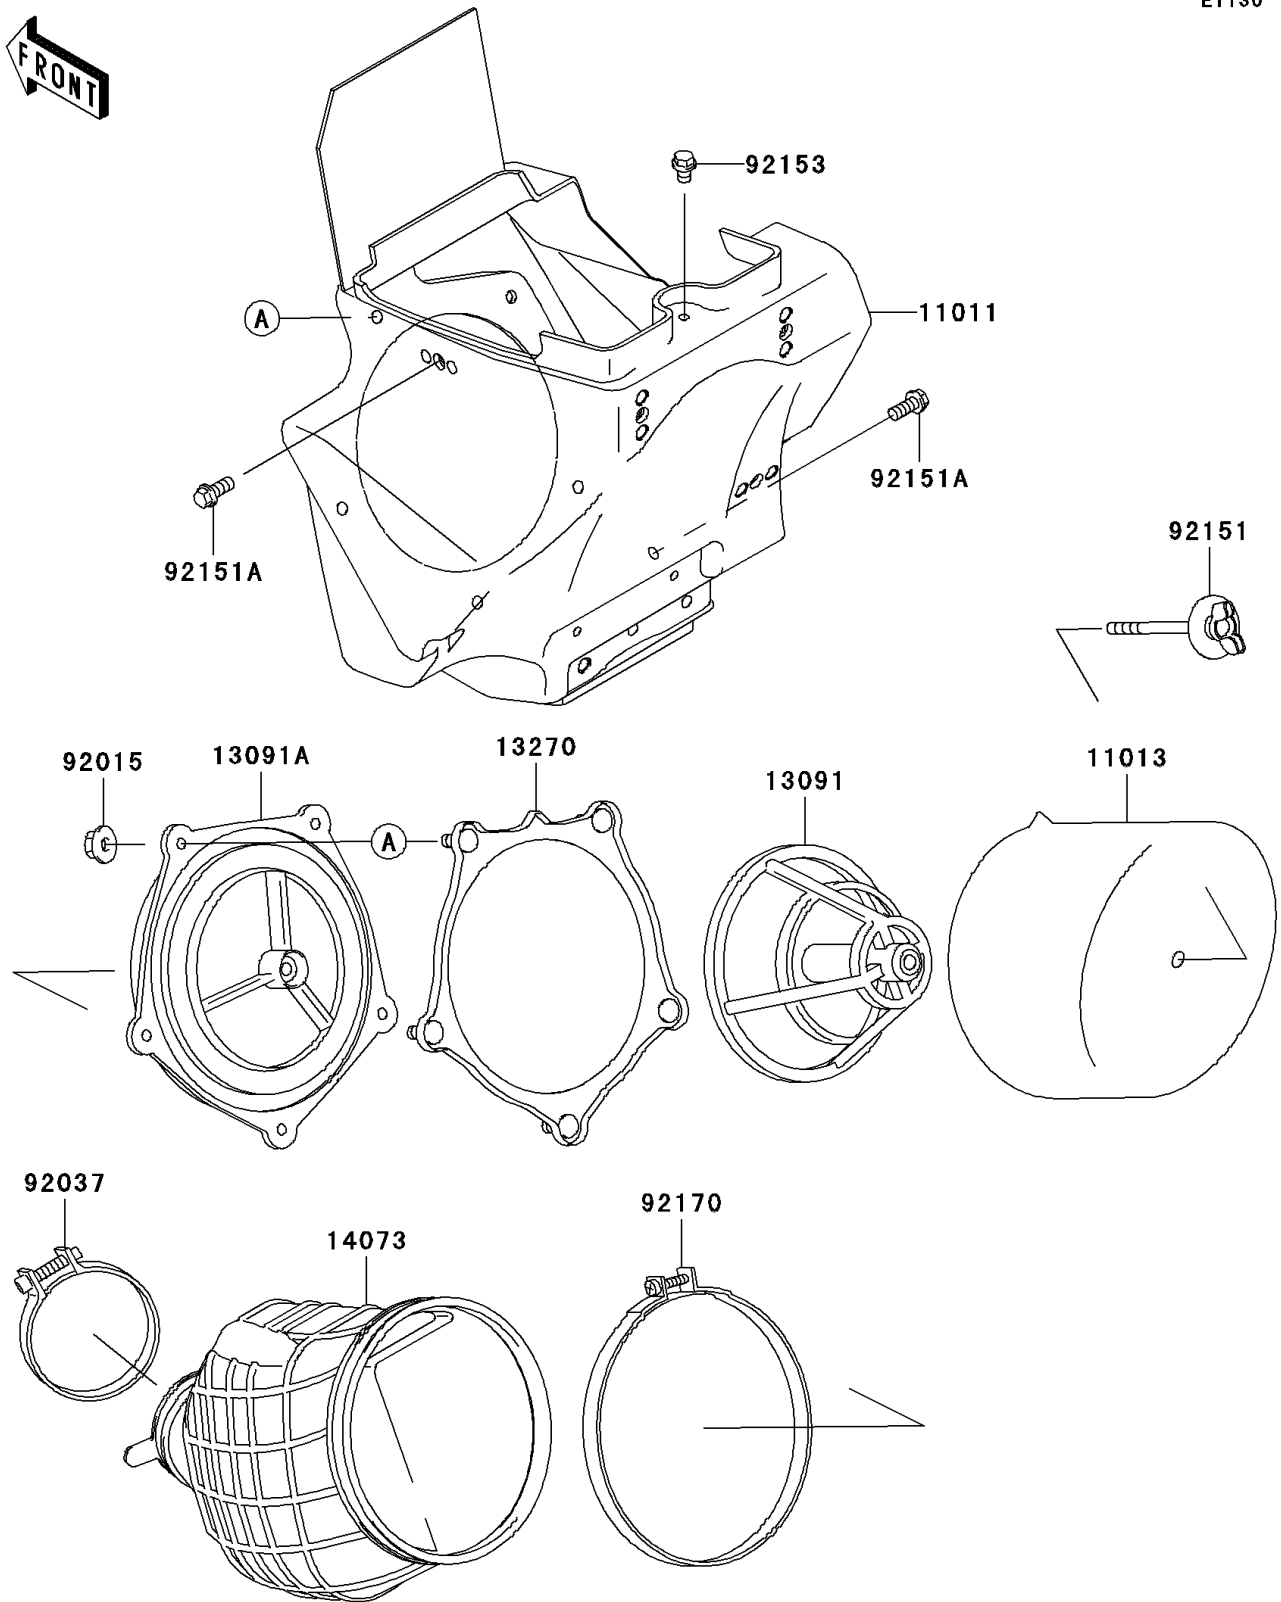

2006 KX100

PARTS DIAGRAM

Air Cleaner

E1130

2006 KX100

PARTS LIST

Air Cleaner

ITEM NAME

PART NUMBER

QUANTITY
