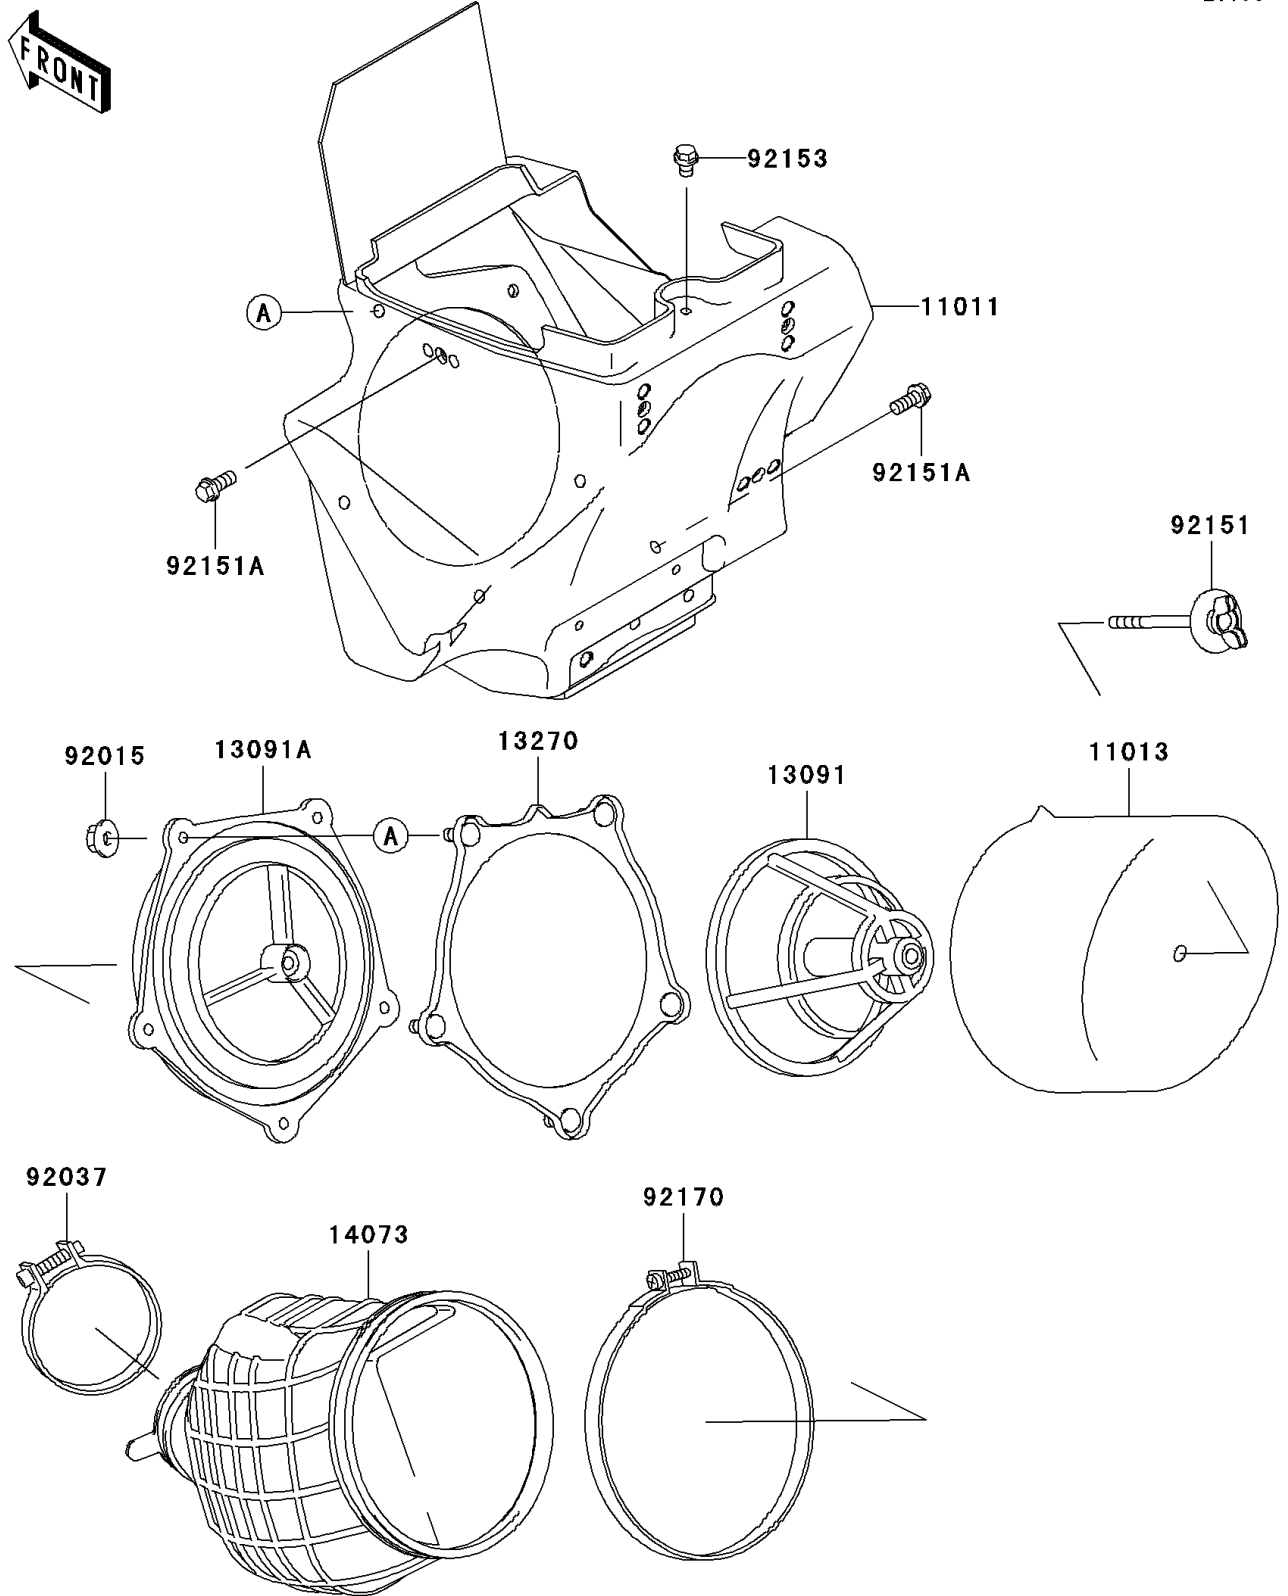

2007 KX100

PARTS DIAGRAM

Air Cleaner

E1130