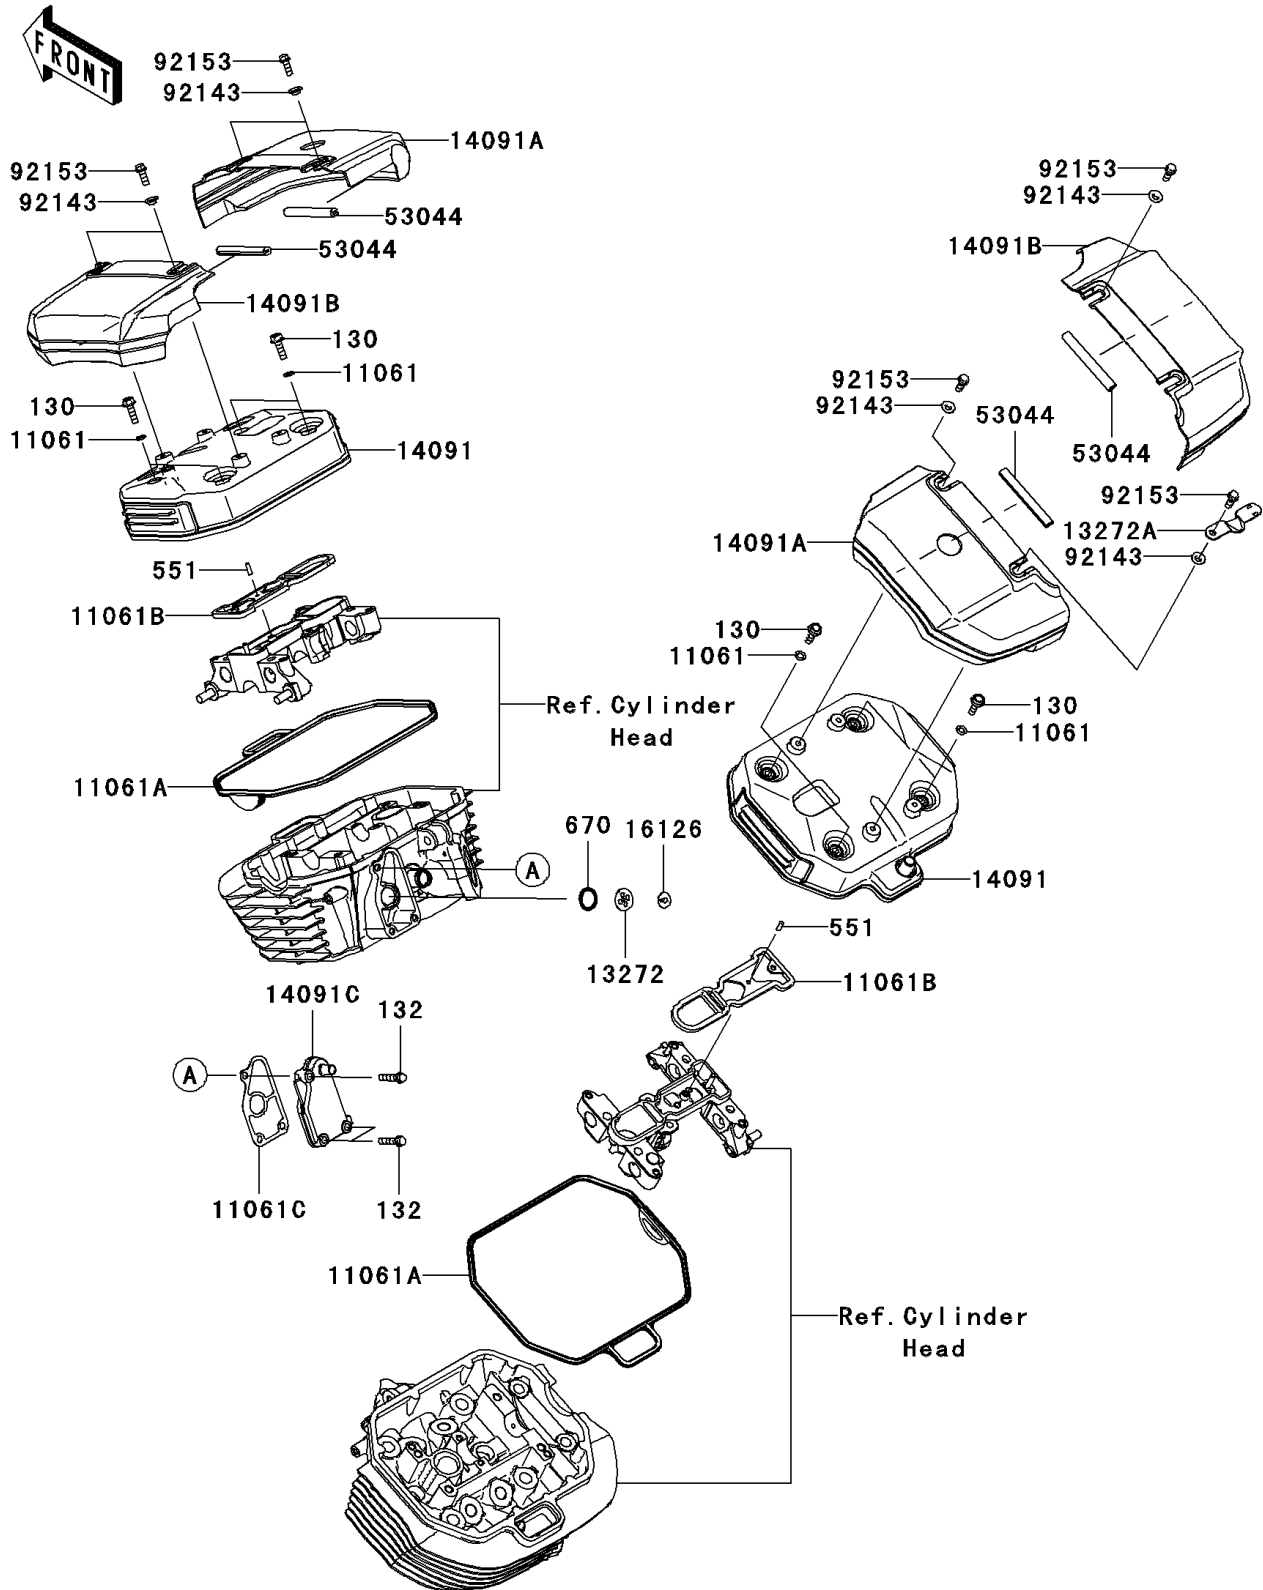

2011 VULCAN® 1700 CLASSIC

PARTS DIAGRAM

Cylinder Head Cover

E1112

2011 VULCAN® 1700 CLASSIC

PARTS LIST

Cylinder Head Cover

ITEM NAME	PART NUMBER	QUANTITY
-----------	-------------	----------
