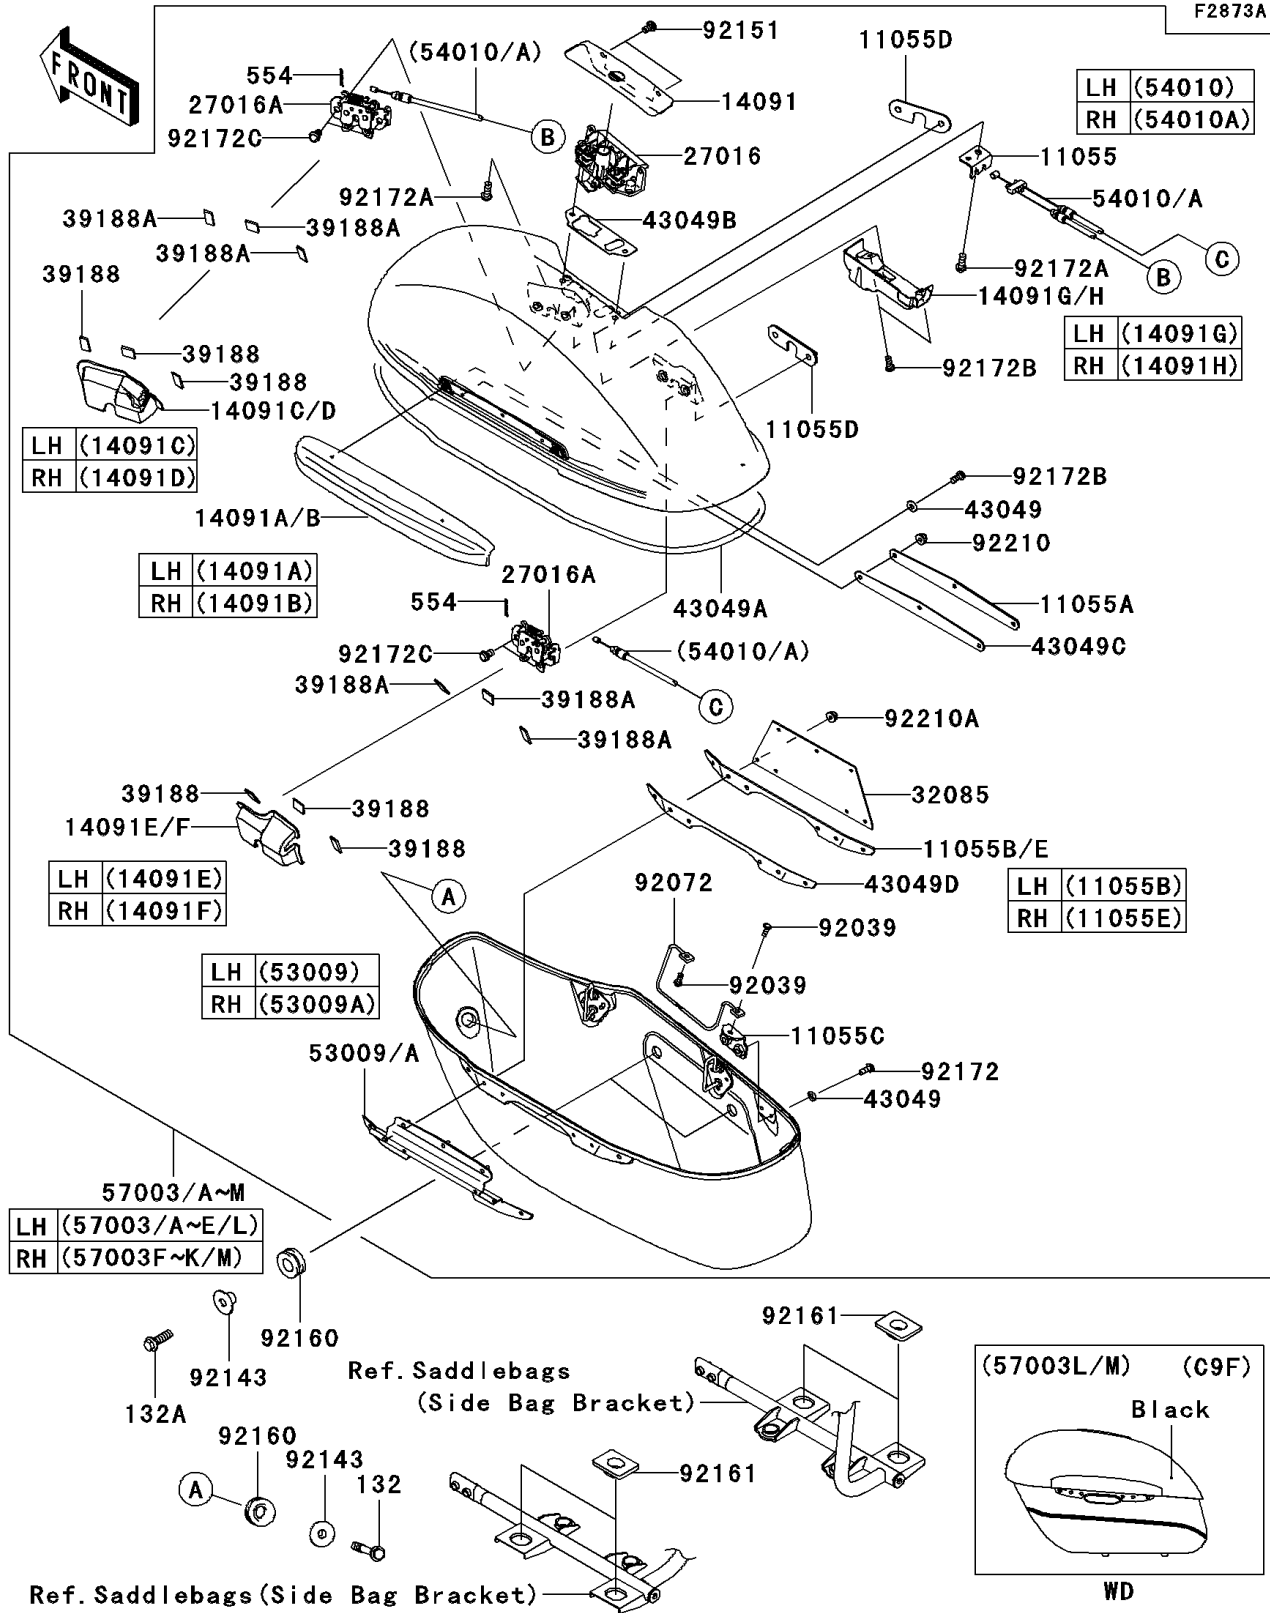

2009 Vulcan® 1700 Nomad™

PARTS DIAGRAM

Saddlebags(Side Bag)