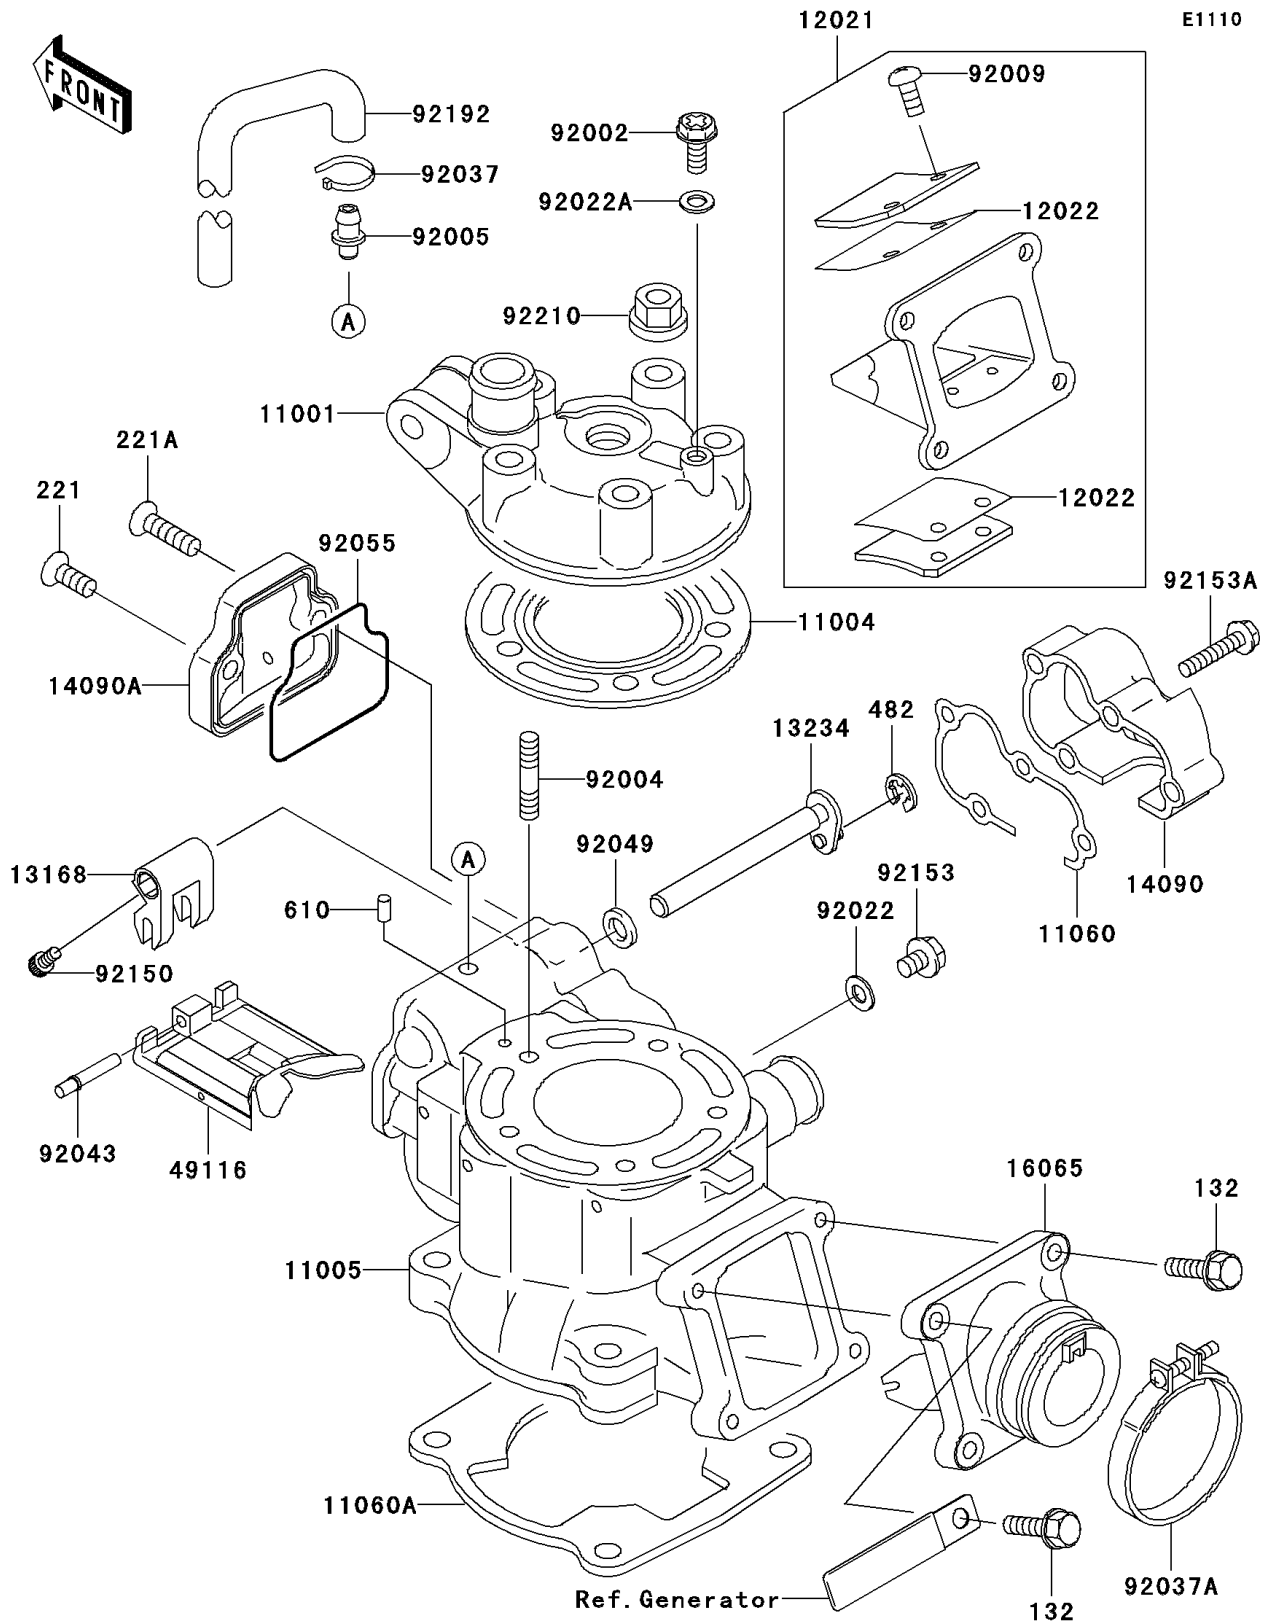

2008 KX™100

PARTS DIAGRAM

Cylinder Head/Cylinder

2008 KX™100

PARTS LIST

Cylinder Head/Cylinder

ITEM NAME

PART NUMBER

QUANTITY
