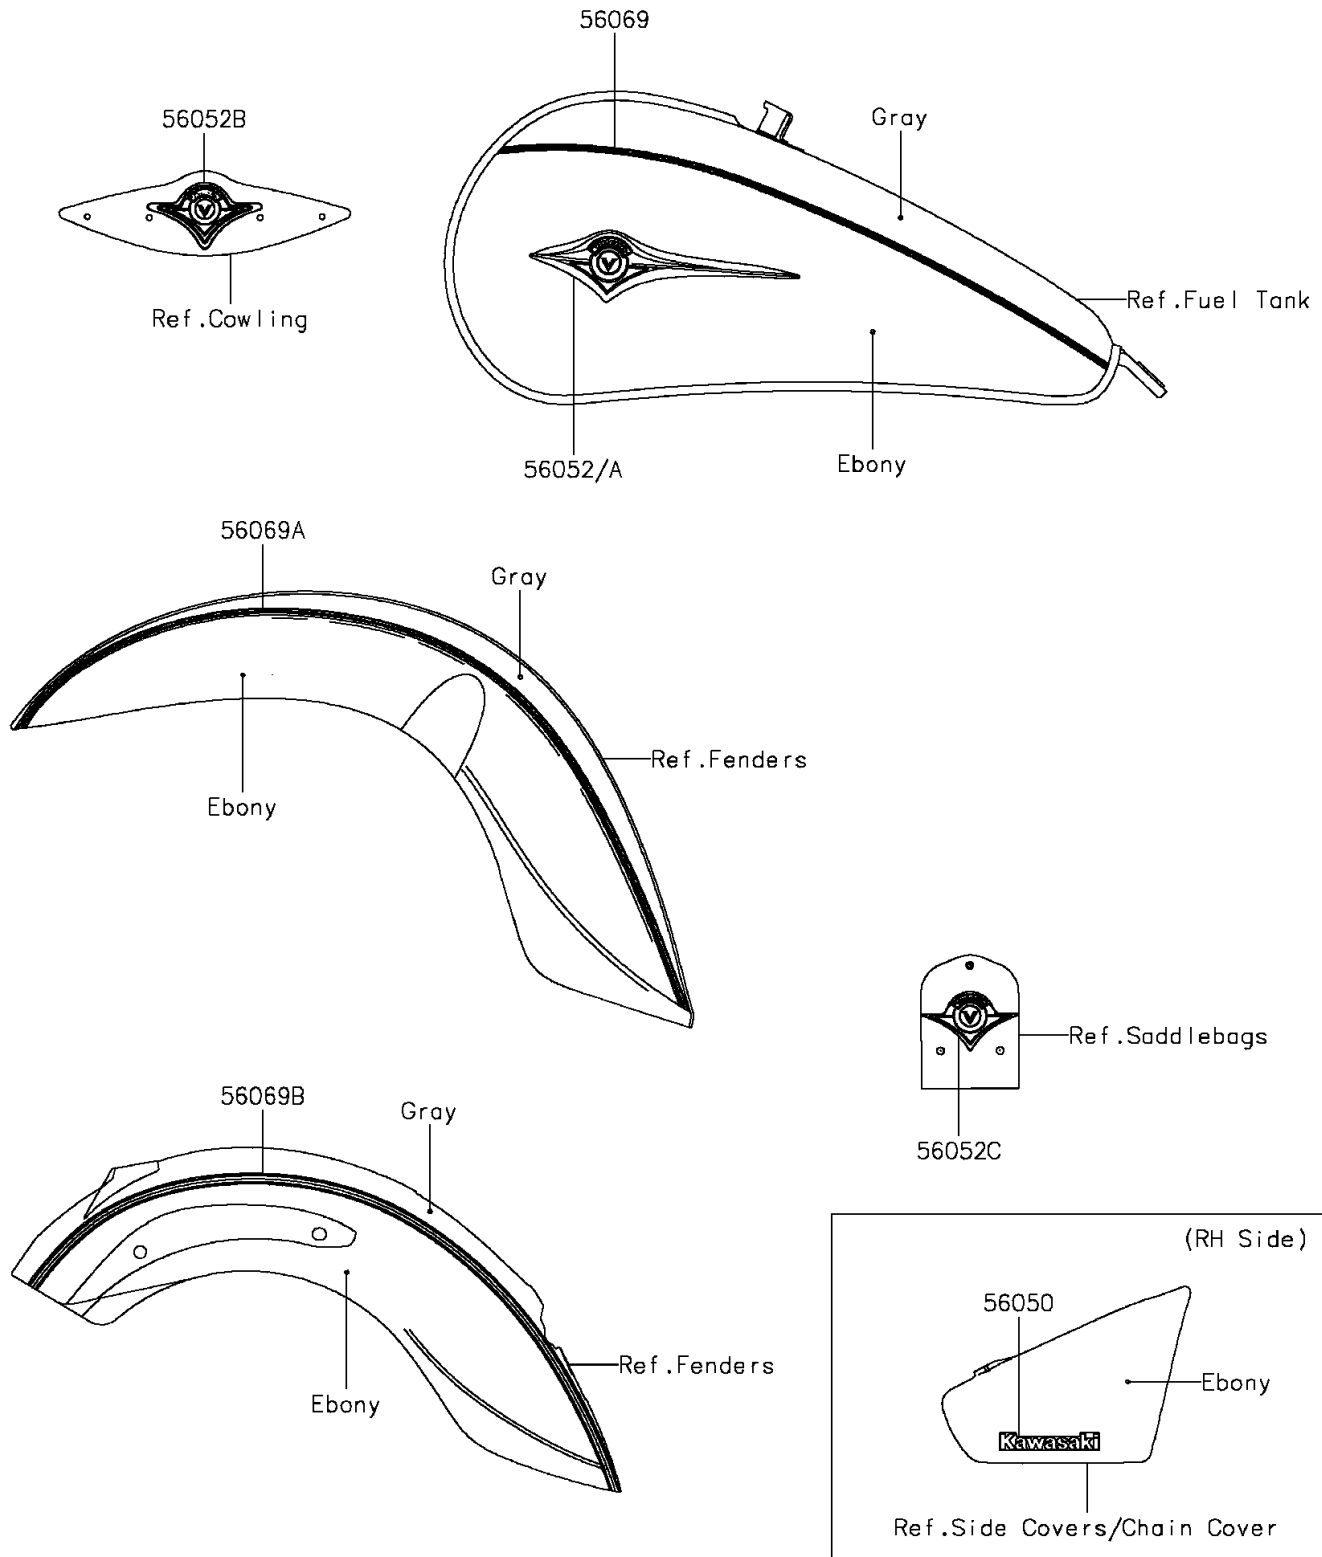

2012 VULCAN® 900 CLASSIC LT

PARTS DIAGRAM

Decals(Ebony/Gray)(DCF)

F2861B

2012 VULCAN® 900 CLASSIC LT

PARTS LIST

Decals(Ebony/Gray)(DCF)

ITEM NAME	PART NUMBER	QUANTITY
MARK,SIDE COVER,KAWASAKI (Ref # 56050)	56050-1901	1
MARK,FUEL TANK,LH (Ref # 56052)	56052-0810	1
MARK,FUEL TANK,RH (Ref # 56052A)	56052-0811	1
MARK,PLATE (Ref # 56052B)	56052-0851	1
MARK,BACKREST (Ref # 56052C)	56052-0852	1
PATTERN,FUEL TANK (Ref # 56069)	56069-1592	2
PATTERN,FR FENDER (Ref # 56069A)	56069-1593	2
PATTERN,RR FENDER (Ref # 56069B)	56069-1594	2