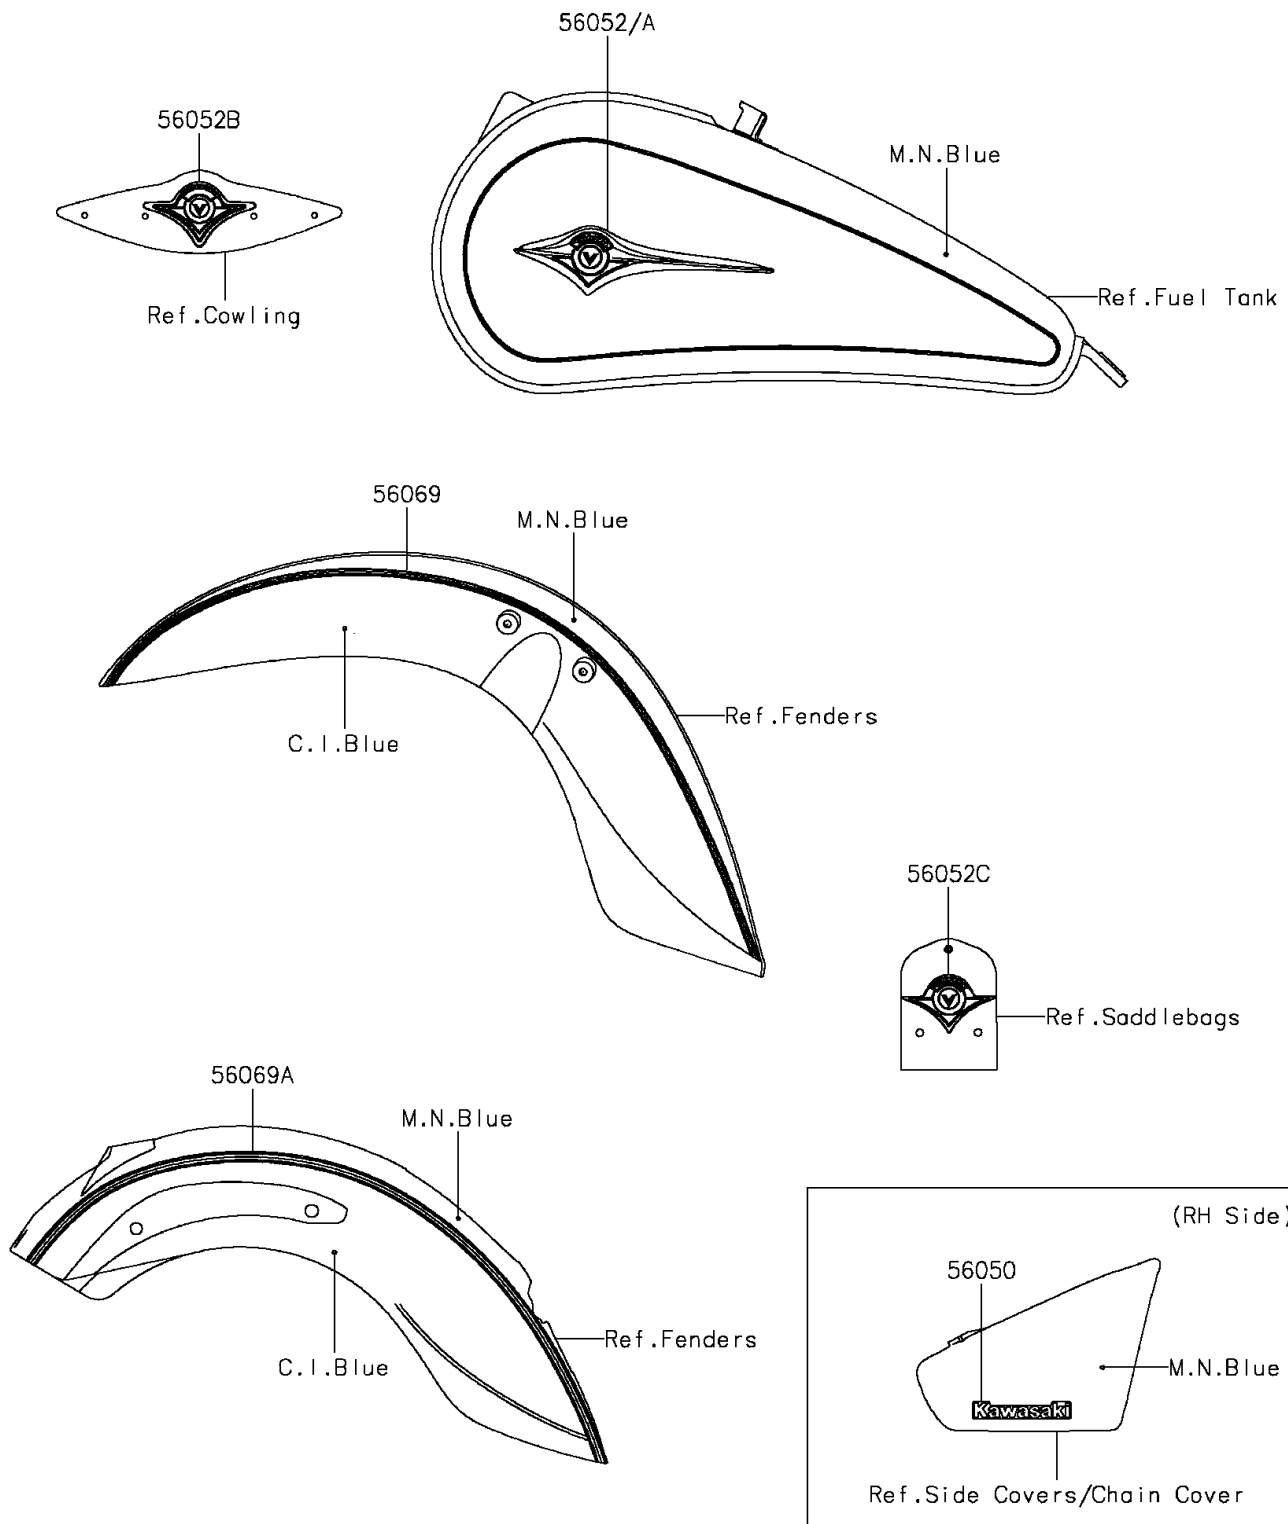

2011 VULCAN® 900 CLASSIC LT

PARTS DIAGRAM

Decals(Blue)(DBF)

F2861A

2011 VULCAN® 900 CLASSIC LT

PARTS LIST

Decals(Blue)(DBF)

ITEM NAME	PART NUMBER	QUANTITY
-----------	-------------	----------
