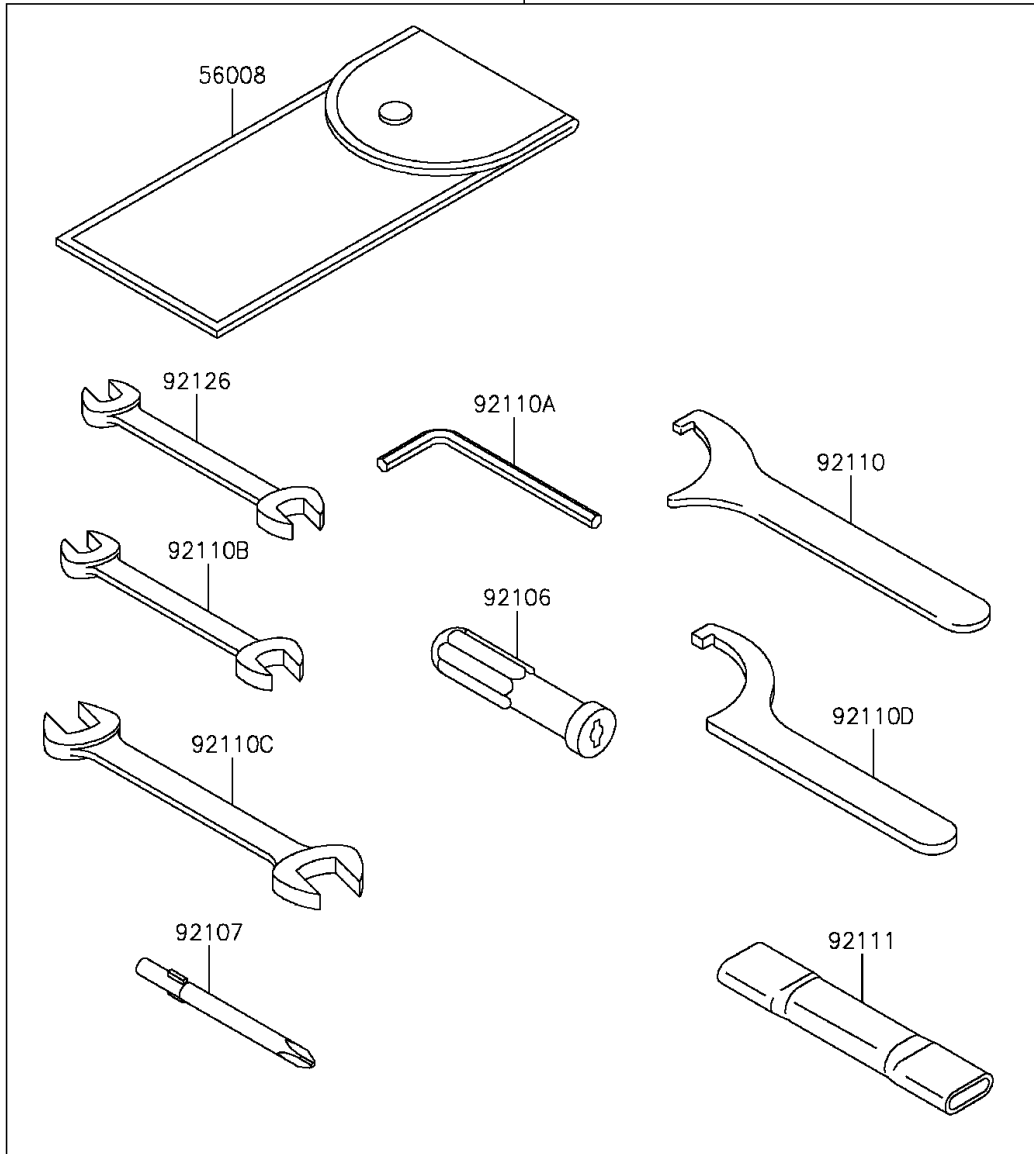

2011 VULCAN® 900 CLASSIC LT

PARTS DIAGRAM

Owner's Tools

56007

F2810