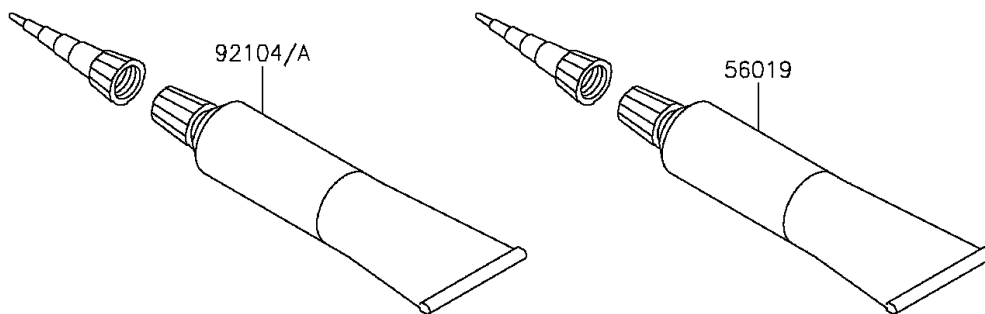

2011 VULCAN® 900 CLASSIC LT

PARTS DIAGRAM

Owner's Tools

56007

F2810

2011 VULCAN® 900 CLASSIC LT

PARTS LIST

Owner's Tools

ITEM NAME

PART NUMBER

QUANTITY
