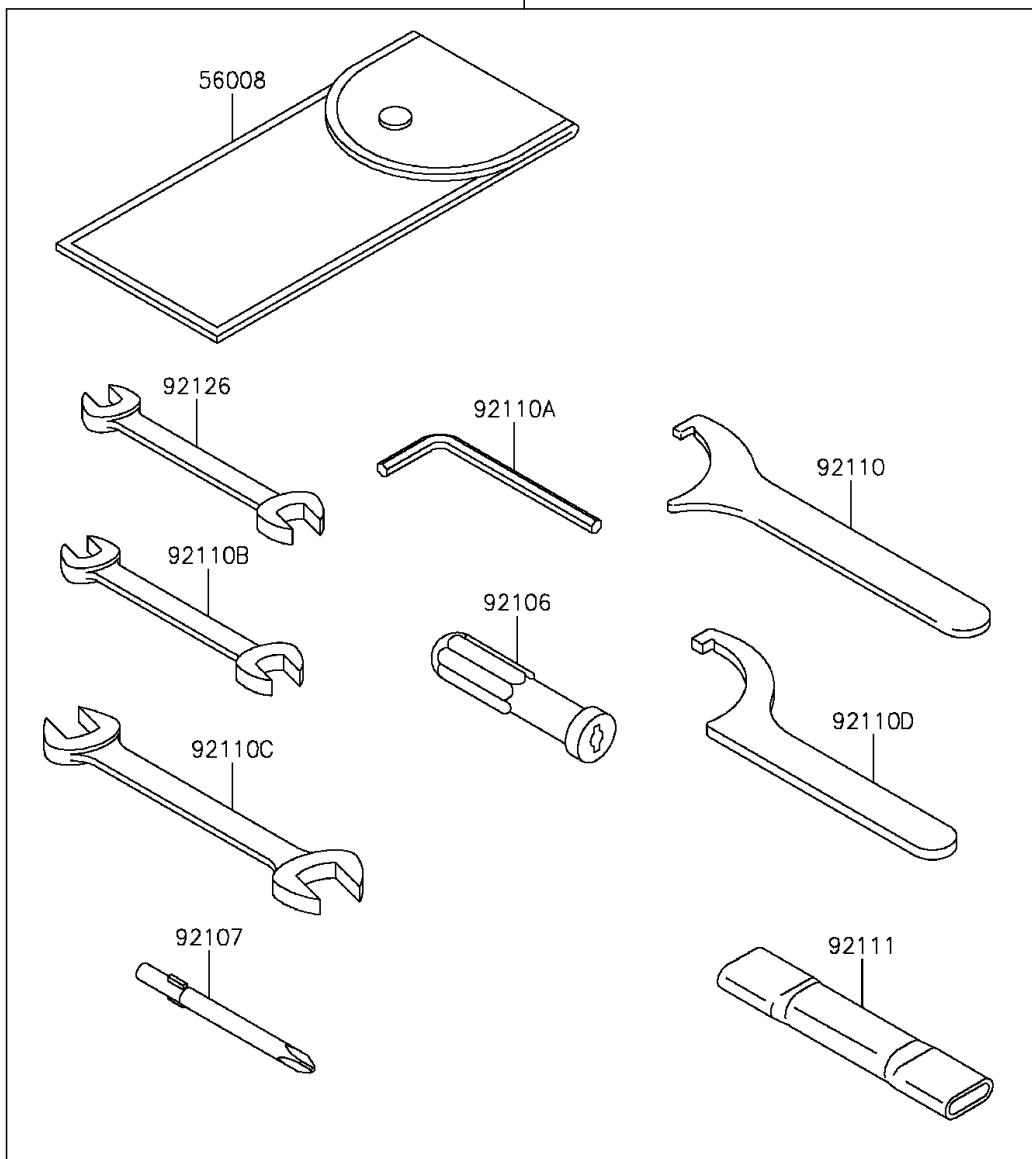

2011 VULCAN® 900 CLASSIC LT

PARTS DIAGRAM

Owner's Tools

56007

F2810

2011 VULCAN® 900 CLASSIC LT

PARTS LIST

Owner's Tools

ITEM NAME

PART NUMBER

QUANTITY
