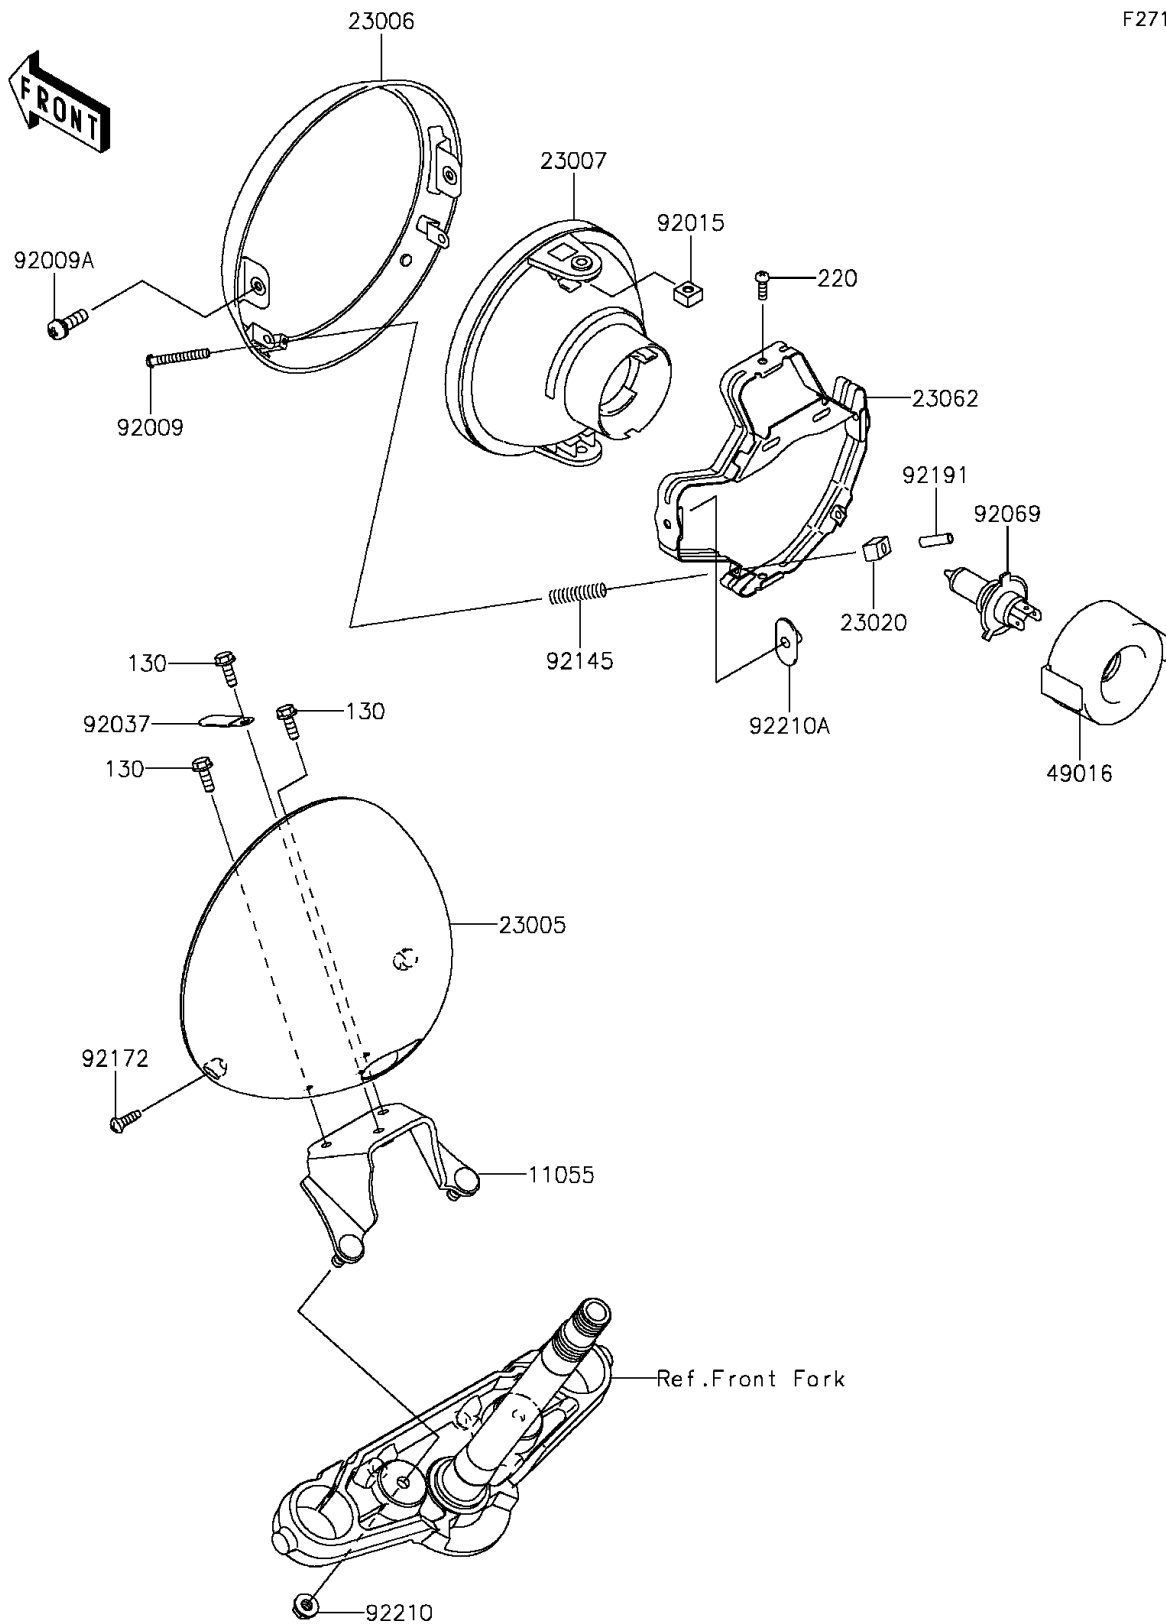

2011 VULCAN® 900 CLASSIC LT

PARTS DIAGRAM

Headlight(s)

F2710

2011 VULCAN® 900 CLASSIC LT

PARTS LIST

Headlight(s)

ITEM NAME

PART NUMBER

QUANTITY
