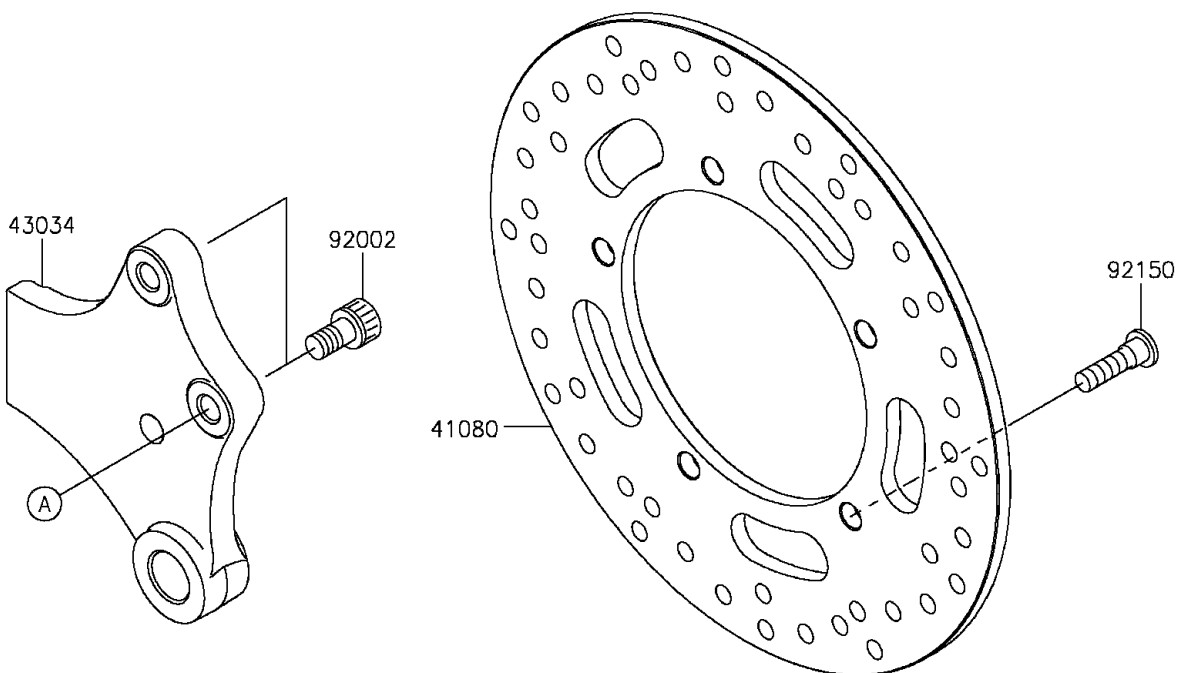

2014 VULCAN® 900 CLASSIC LT

PARTS DIAGRAM

Rear Brake

F2294

2014 VULCAN® 900 CLASSIC LT

PARTS LIST

Rear Brake

ITEM NAME	PART NUMBER	QUANTITY
-----------	-------------	----------
