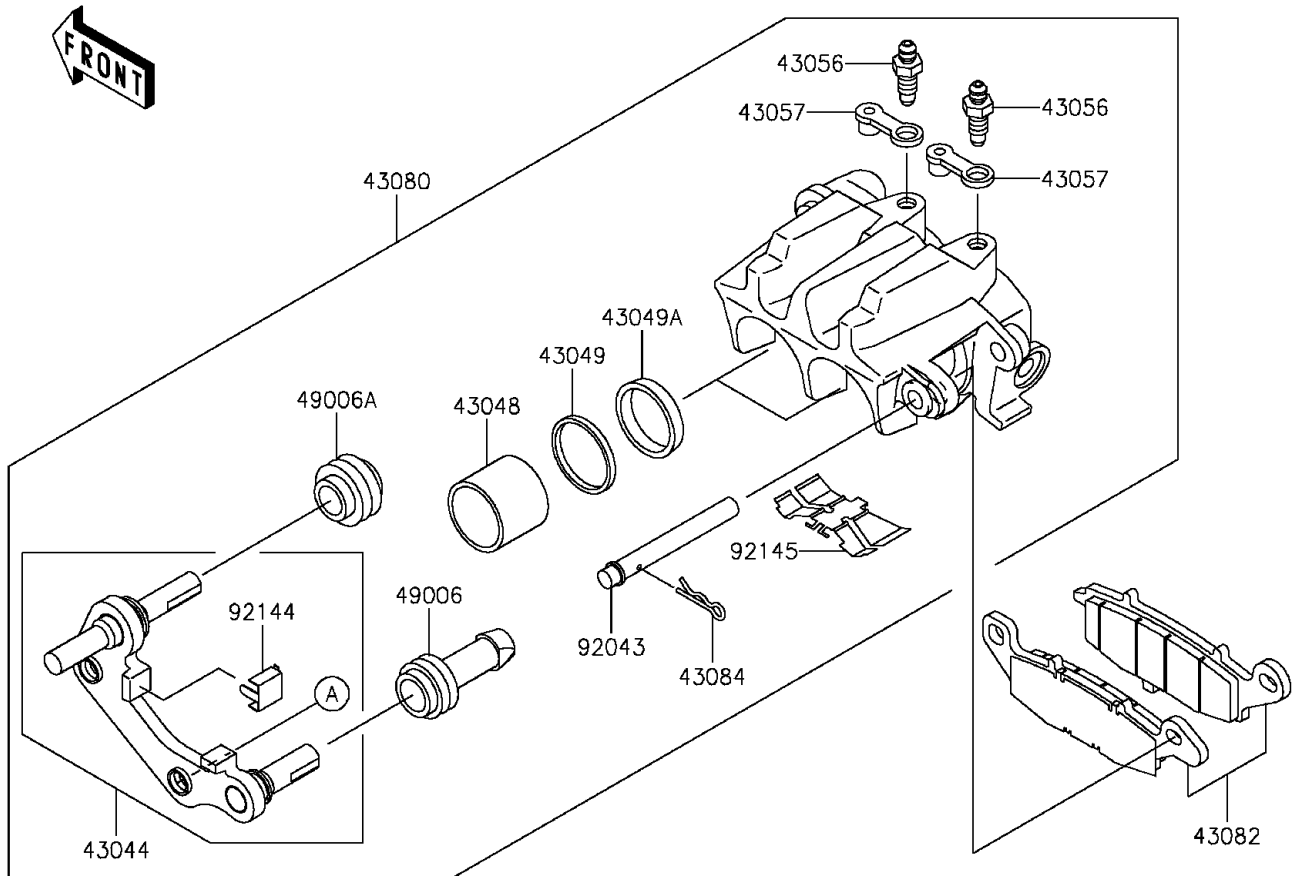

2014 VULCAN® 900 CLASSIC LT

PARTS DIAGRAM

Rear Brake

F2294

2014 VULCAN® 900 CLASSIC LT

PARTS LIST

Rear Brake

ITEM NAME	PART NUMBER	QUANTITY
-----------	-------------	----------
