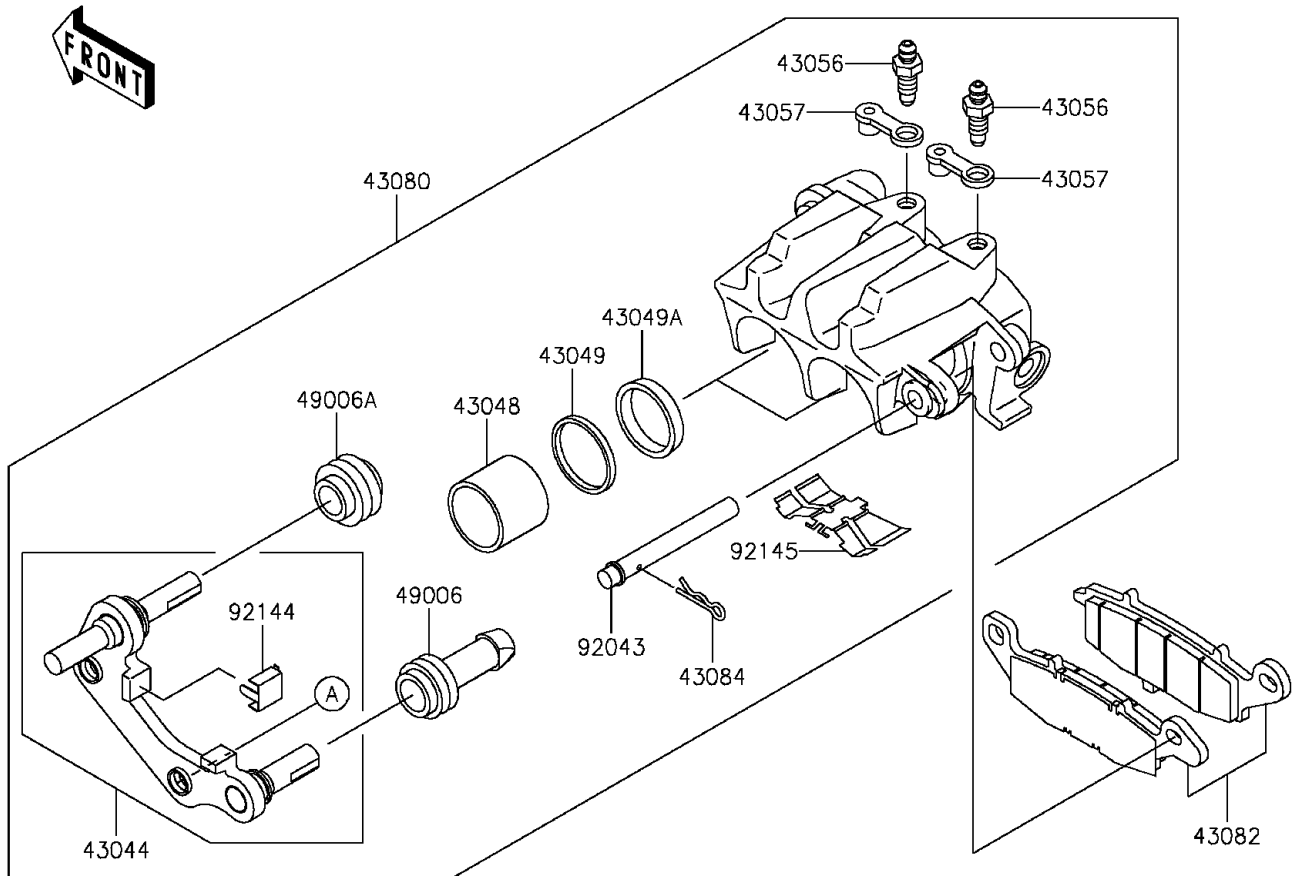

2011 VULCAN® 900 CLASSIC LT

PARTS DIAGRAM

Rear Brake

F2294

2011 VULCAN® 900 CLASSIC LT

PARTS LIST

Rear Brake

ITEM NAME	PART NUMBER	QUANTITY
-----------	-------------	----------
