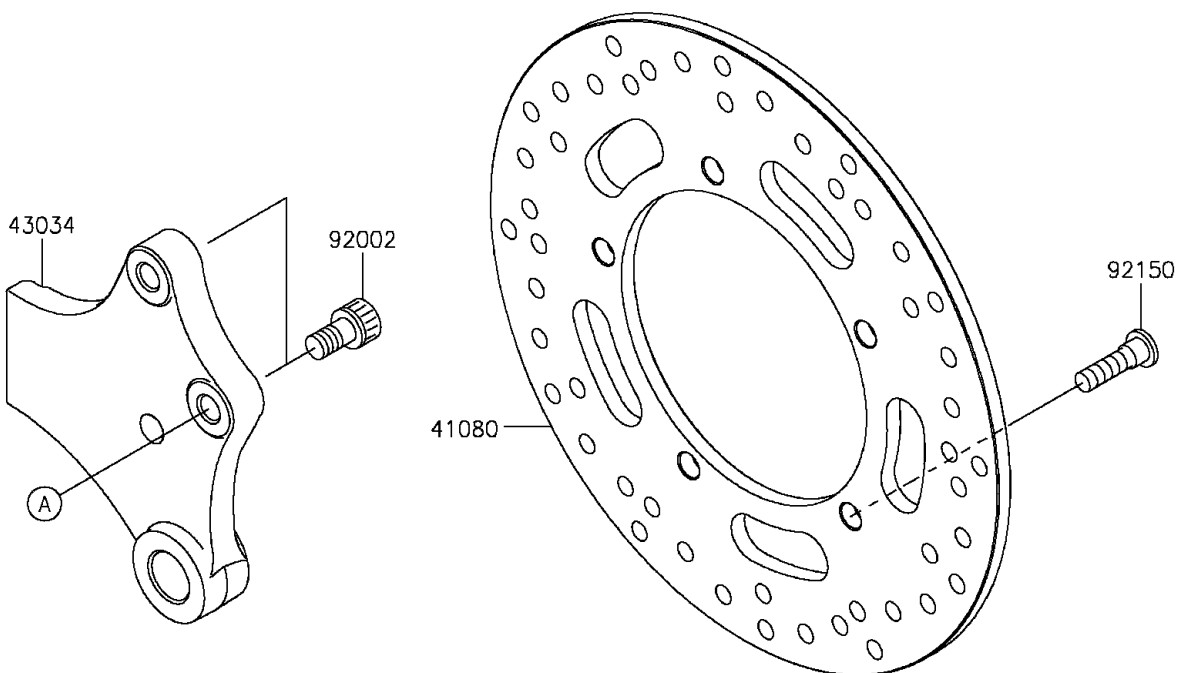

2011 VULCAN® 900 CLASSIC LT

PARTS DIAGRAM

Rear Brake

F2294

2011 VULCAN® 900 CLASSIC LT

PARTS LIST

Rear Brake

ITEM NAME	PART NUMBER	QUANTITY
-----------	-------------	----------
