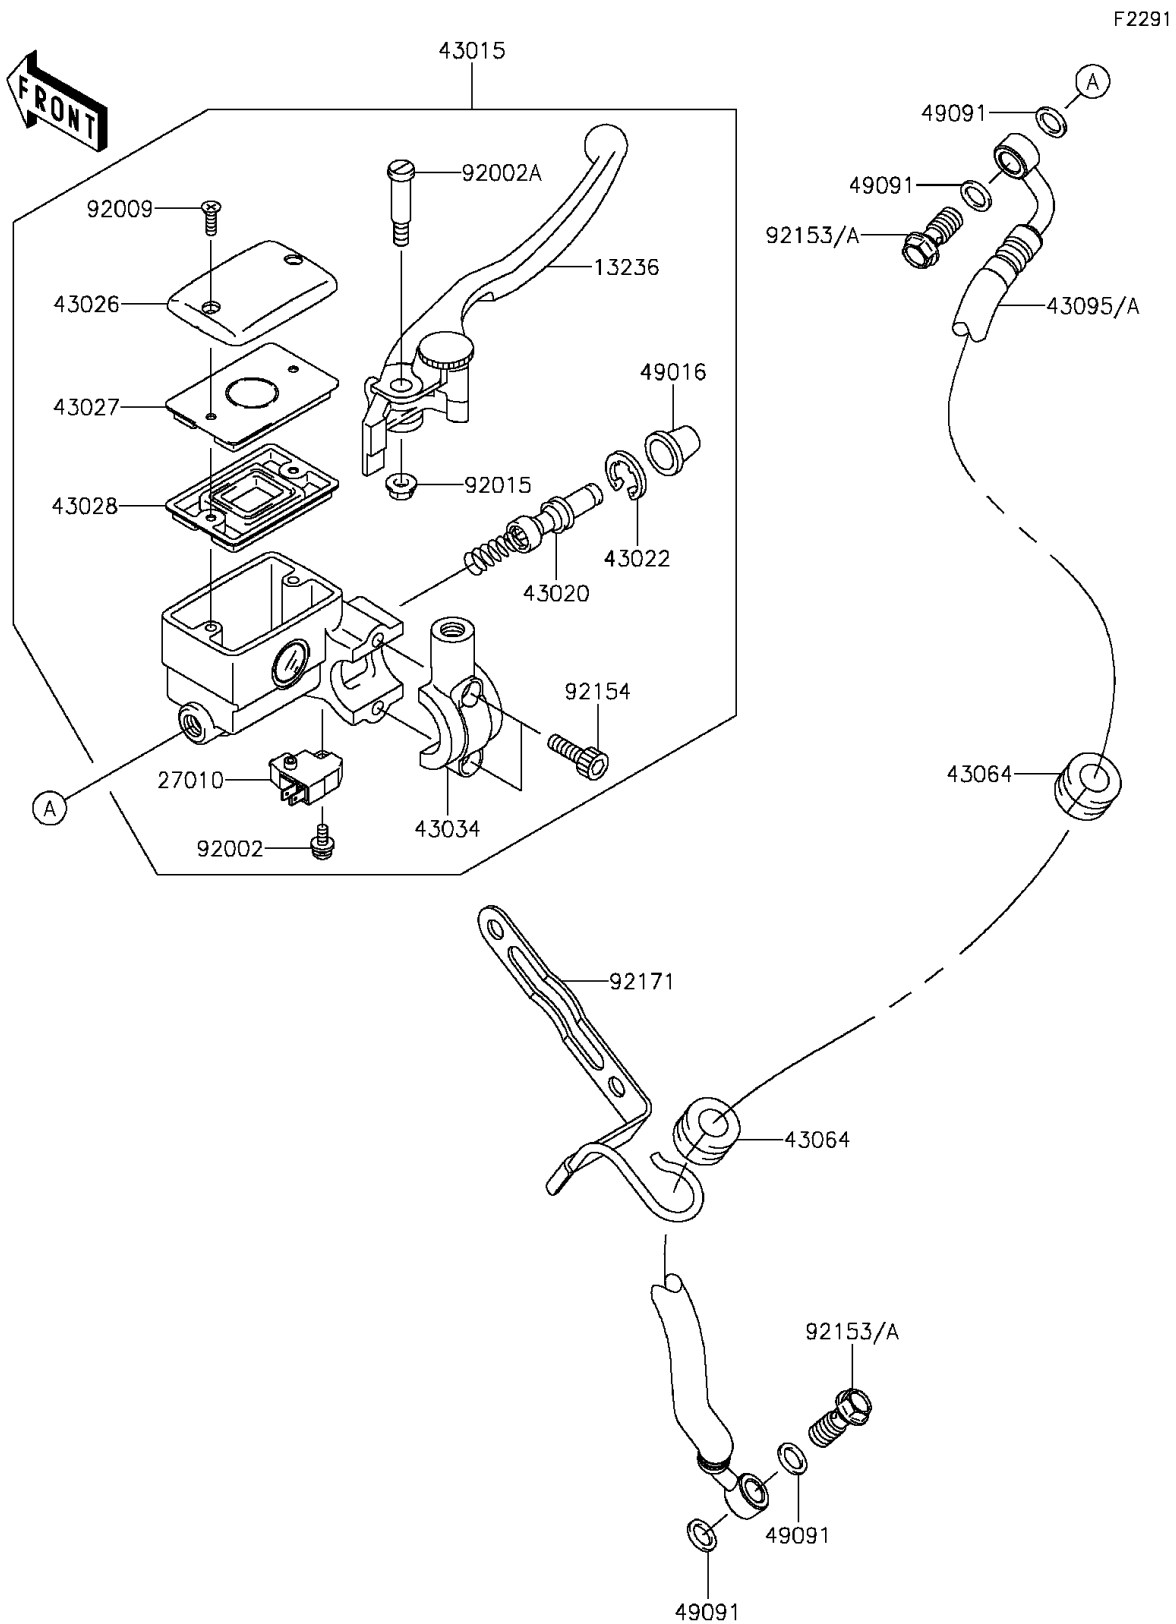

2011 VULCAN® 900 CLASSIC LT

PARTS DIAGRAM

Front Master Cylinder

2011 VULCAN[®] 900 CLASSIC LT

PARTS LIST

Front Master Cylinder

ITEM NAME	PART NUMBER	QUANTITY
-----------	-------------	----------
