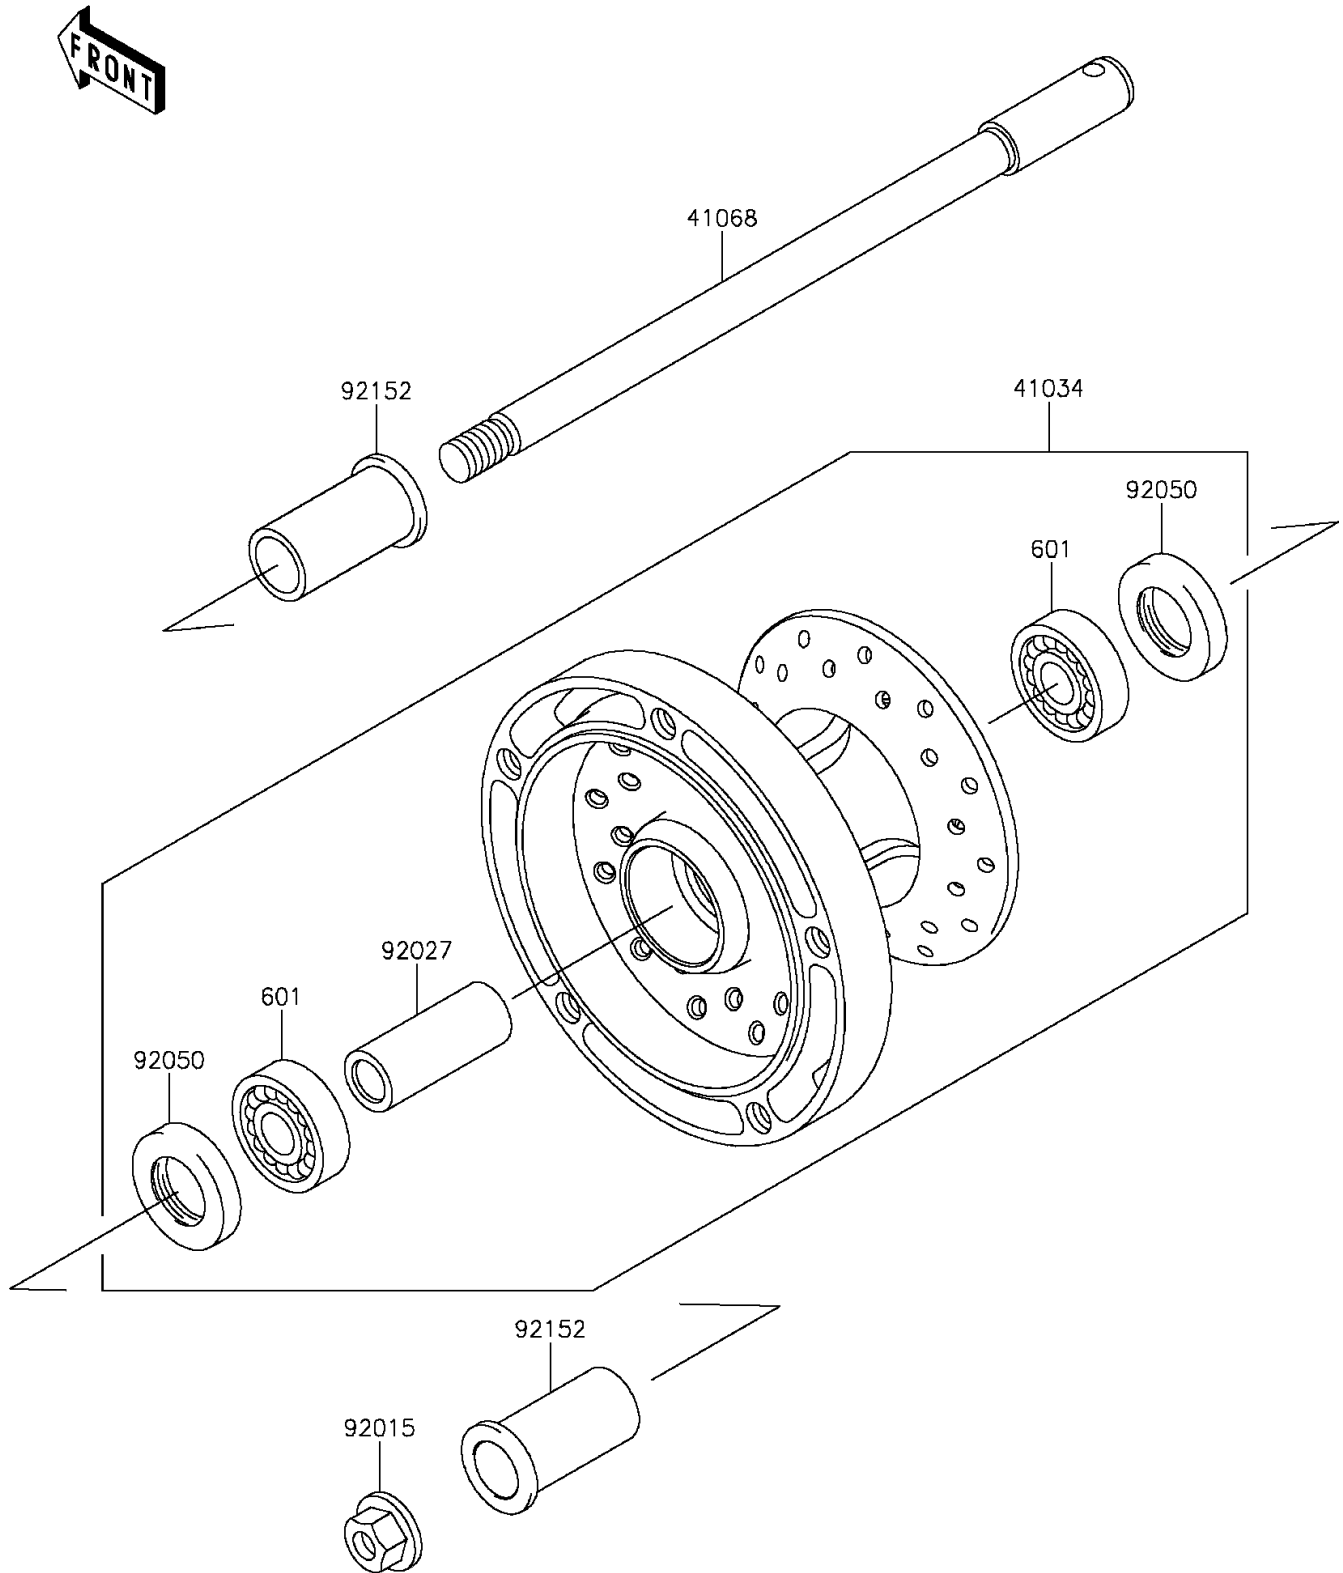

2011 VULCAN® 900 CLASSIC LT

PARTS DIAGRAM

Front Wheel

F2230

2011 VULCAN[®] 900 CLASSIC LT

PARTS LIST

Front Wheel

ITEM NAME	PART NUMBER	QUANTITY
-----------	-------------	----------
