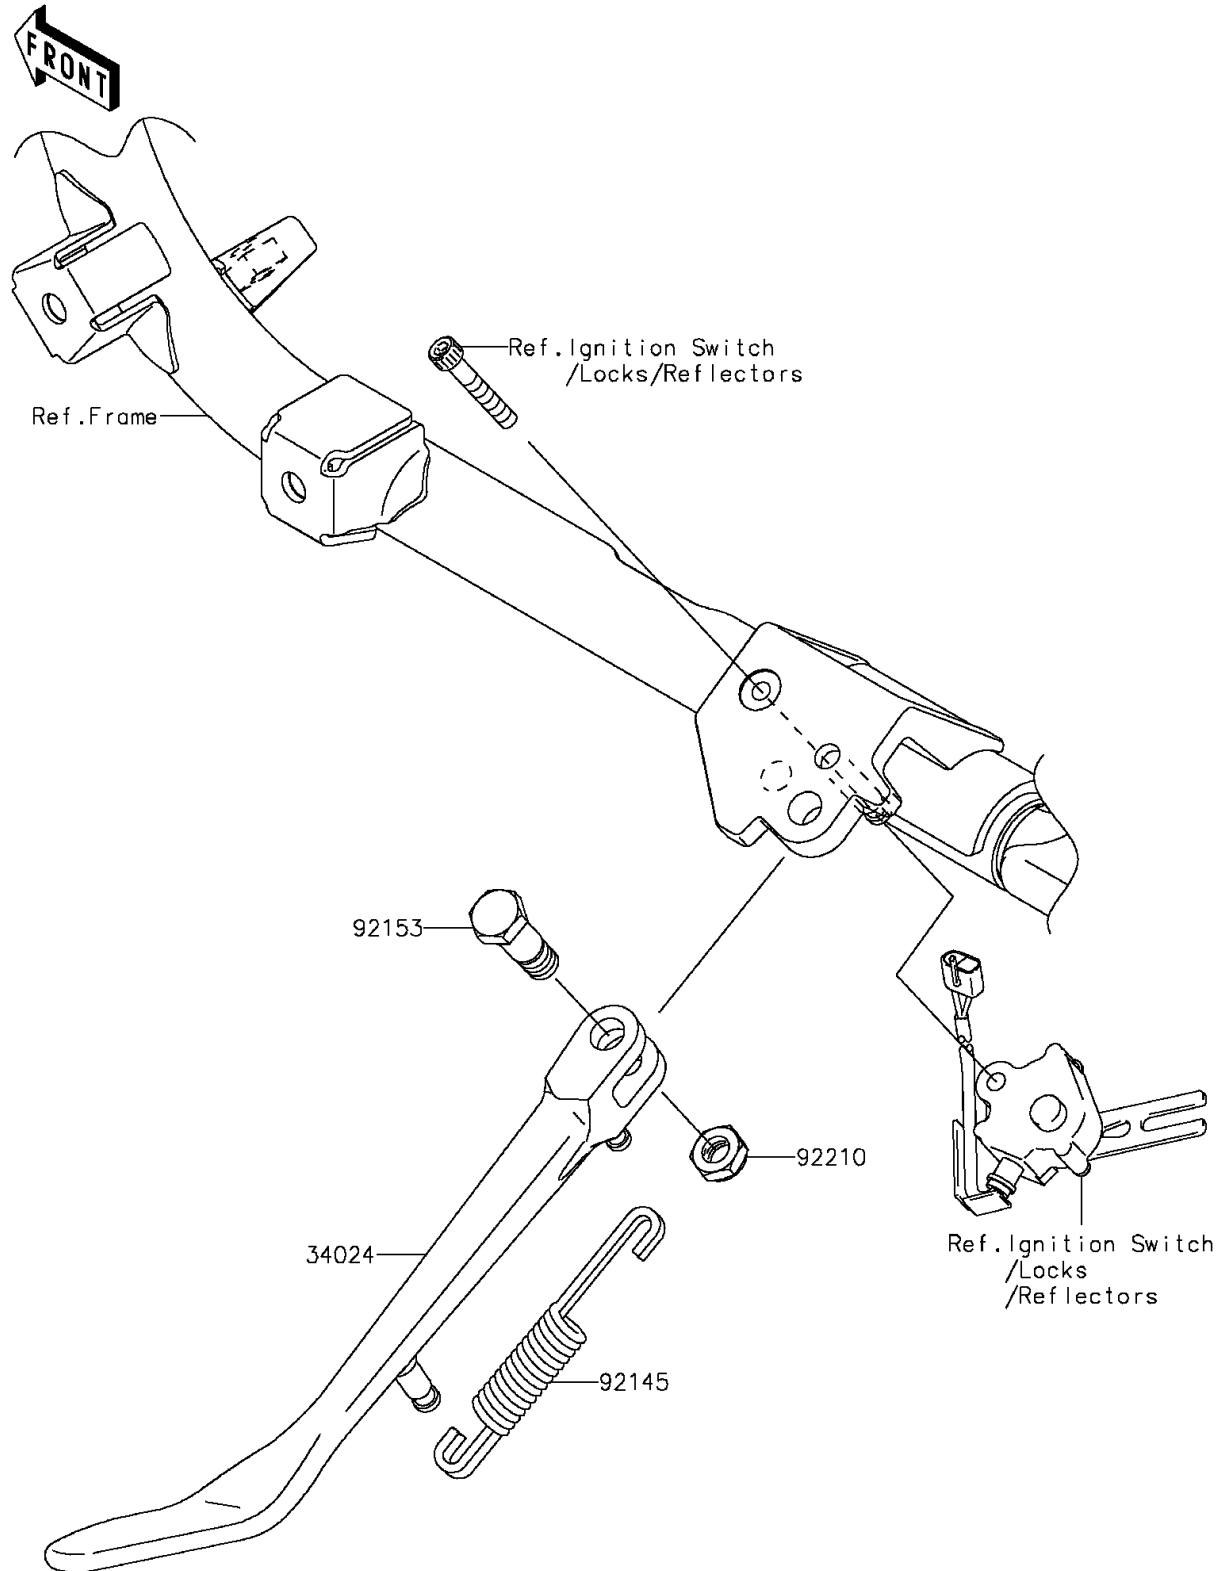

2011 VULCAN® 900 CLASSIC LT

PARTS DIAGRAM

Stand(s)

F2190

2011 VULCAN® 900 CLASSIC LT

PARTS LIST

Stand(s)

ITEM NAME

PART NUMBER

QUANTITY
