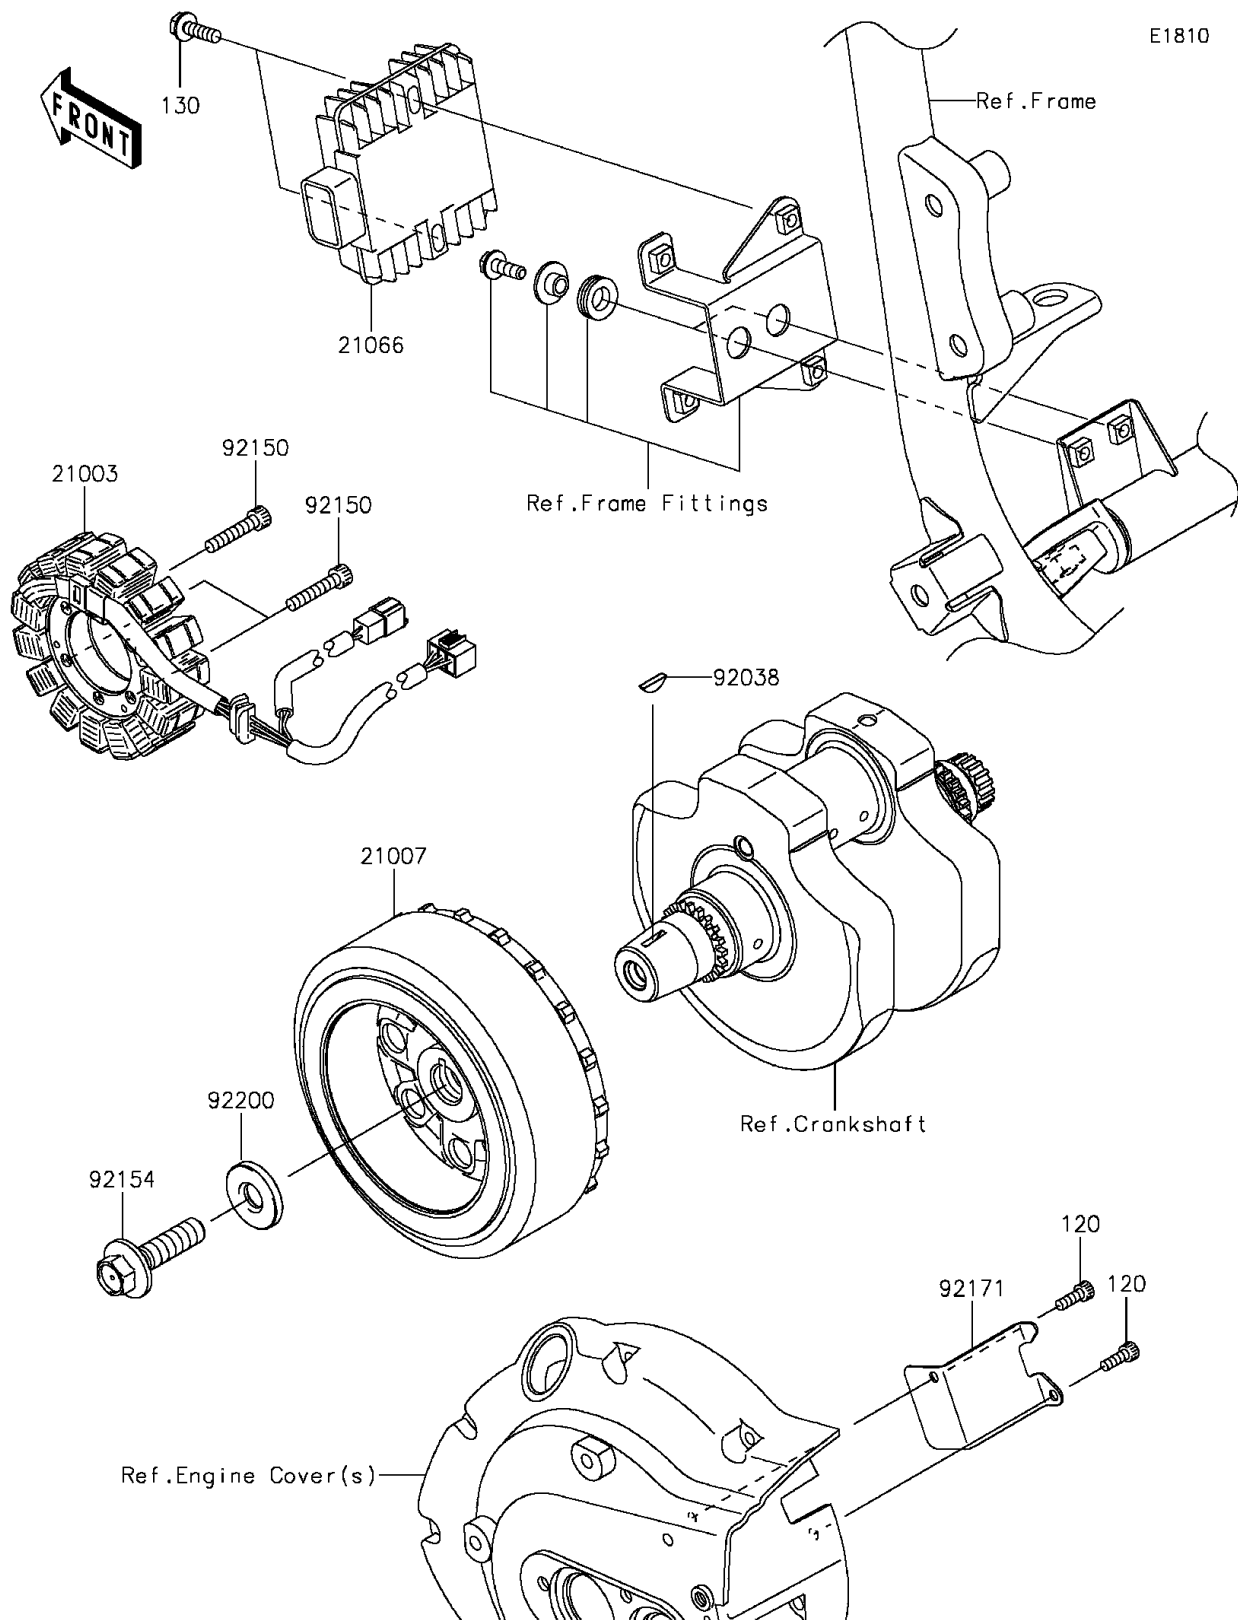

2011 VULCAN® 900 CLASSIC LT

PARTS DIAGRAM

Generator

2011 VULCAN® 900 CLASSIC LT

PARTS LIST

Generator

ITEM NAME	PART NUMBER	QUANTITY
BOLT-SOCKET,5X14 (Ref # 120)	120CA0514	2
BOLT-FLANGED,6X20 (Ref # 130)	130BB0620	2
STATOR (Ref # 21003)	21003-0053	1
ROTOR (Ref # 21007)	21007-0076	1
REGULATOR-VOLTAGE (Ref # 21066)	21066-0705	1
KEY,WOODRUFF (Ref # 92038)	92038-001	1
BOLT,SOCKET,6X30 (Ref # 92150)	92150-1433	3
BOLT,FLANGED,12X45 (Ref # 92154)	92154-1357	1
CLAMP (Ref # 92171)	92171-0563	1
WASHER,12X33X5 (Ref # 92200)	92200-0220	1