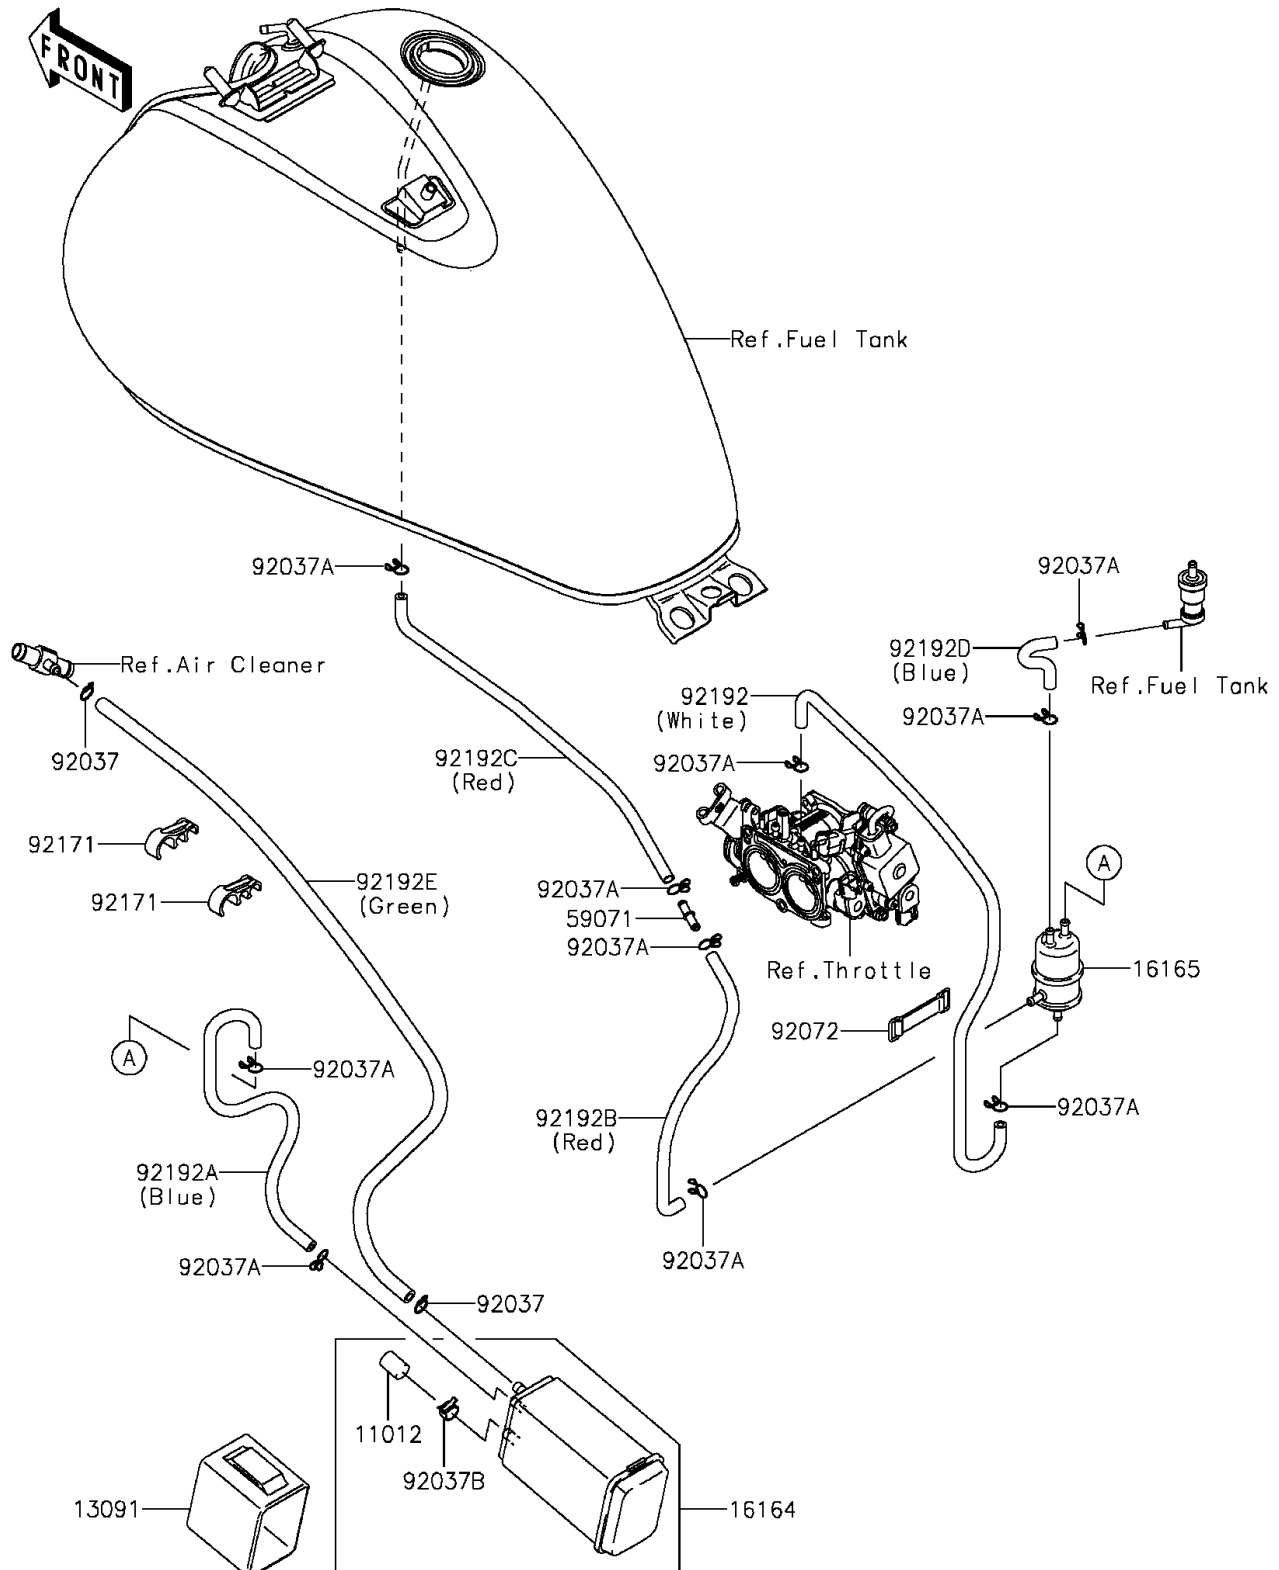

2011 VULCAN® 900 CLASSIC LT

PARTS DIAGRAM

Fuel Evaporative System(DBF)(CA)

E1650

2011 VULCAN® 900 CLASSIC LT

PARTS LIST

Fuel Evaporative System(DBF)(CA)

ITEM NAME	PART NUMBER	QUANTITY
CAP,CANISTER (Ref # 11012)	11012-1388	1
HOLDER,CANISTER (Ref # 13091)	13091-1308	1
CANISTER (Ref # 16164)	16164-1054	1
SEPARATOR (Ref # 16165)	16165-1001	1
JOINT (Ref # 59071)	59071-3717	1
CLAMP,HOSE (Ref # 92037)	92037-1104	2
CLAMP,TUBE (Ref # 92037A)	92037-147	10
CLAMP,CANISTER (Ref # 92037B)	92037-1512	1
BAND,L=50 (Ref # 92072)	92072-1419	1
CLAMP (Ref # 92171)	92171-0765	2
TUBE,SEPARATOR-THROBO,WHITE (Ref # 92192)	92192-0275	1
TUBE,SEPARATOR-CANISTER,BLUE (Ref # 92192A)	92192-0505	1
TUBE,SEPARATOR-JOINT,RED (Ref # 92192B)	92192-0506	1
TUBE,JOINT-TANK,RED (Ref # 92192C)	92192-0507	1
TUBE,SEPARATOR-VALVE,BLUE (Ref # 92192D)	92192-0508	1
TUBE,7X12X760,GREEN (Ref # 92192E)	92192-0509	1