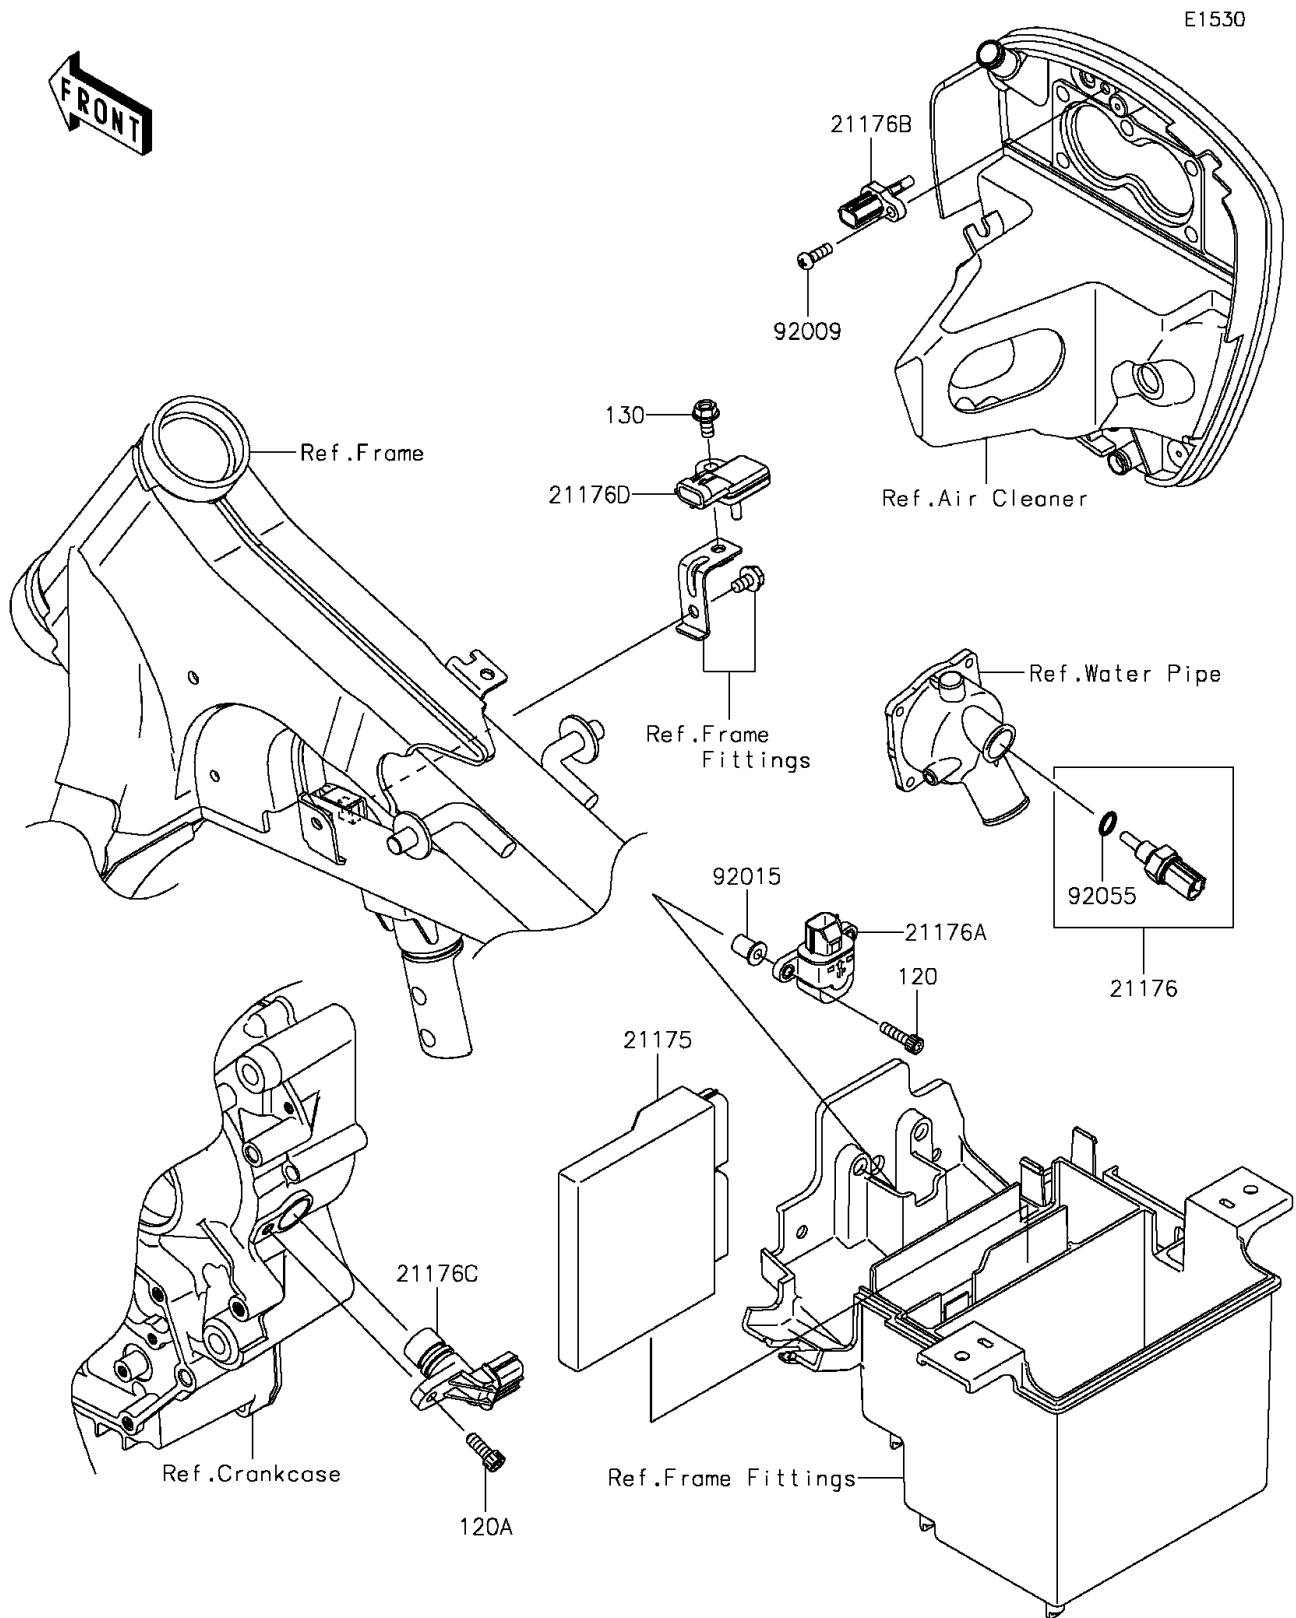

2011 VULCAN® 900 CLASSIC LT

PARTS DIAGRAM

Fuel Injection

2011 VULCAN® 900 CLASSIC LT

PARTS LIST

Fuel Injection

ITEM NAME	PART NUMBER	QUANTITY
BOLT-SOCKET,5X20 (Ref # 120)	120CA0520	2
BOLT-SOCKET,6X16 (Ref # 120A)	120CA0616	1
BOLT-FLANGED,6X12 (Ref # 130)	130BA0612	1
CONTROL UNIT-ELECTRONIC (Ref # 21175)	21175-0146	1
SENSOR,WATER TEMP (Ref # 21176)	21176-0009	1
SENSOR (Ref # 21176A)	21176-0025	1
SENSOR,AIR TEMPERATURE (Ref # 21176B)	21176-0048	1
SENSOR,SPEED (Ref # 21176C)	21176-0054	1
SENSOR,PRESSURE (Ref # 21176D)	21176-0058	1
SCREW,TAPPING,5X16 (Ref # 92009)	92009-1984	1
NUT,WELL,5MM (Ref # 92015)	92015-1757	2
RING-O,9.5X1.9 (Ref # 92055)	92055-0016	1