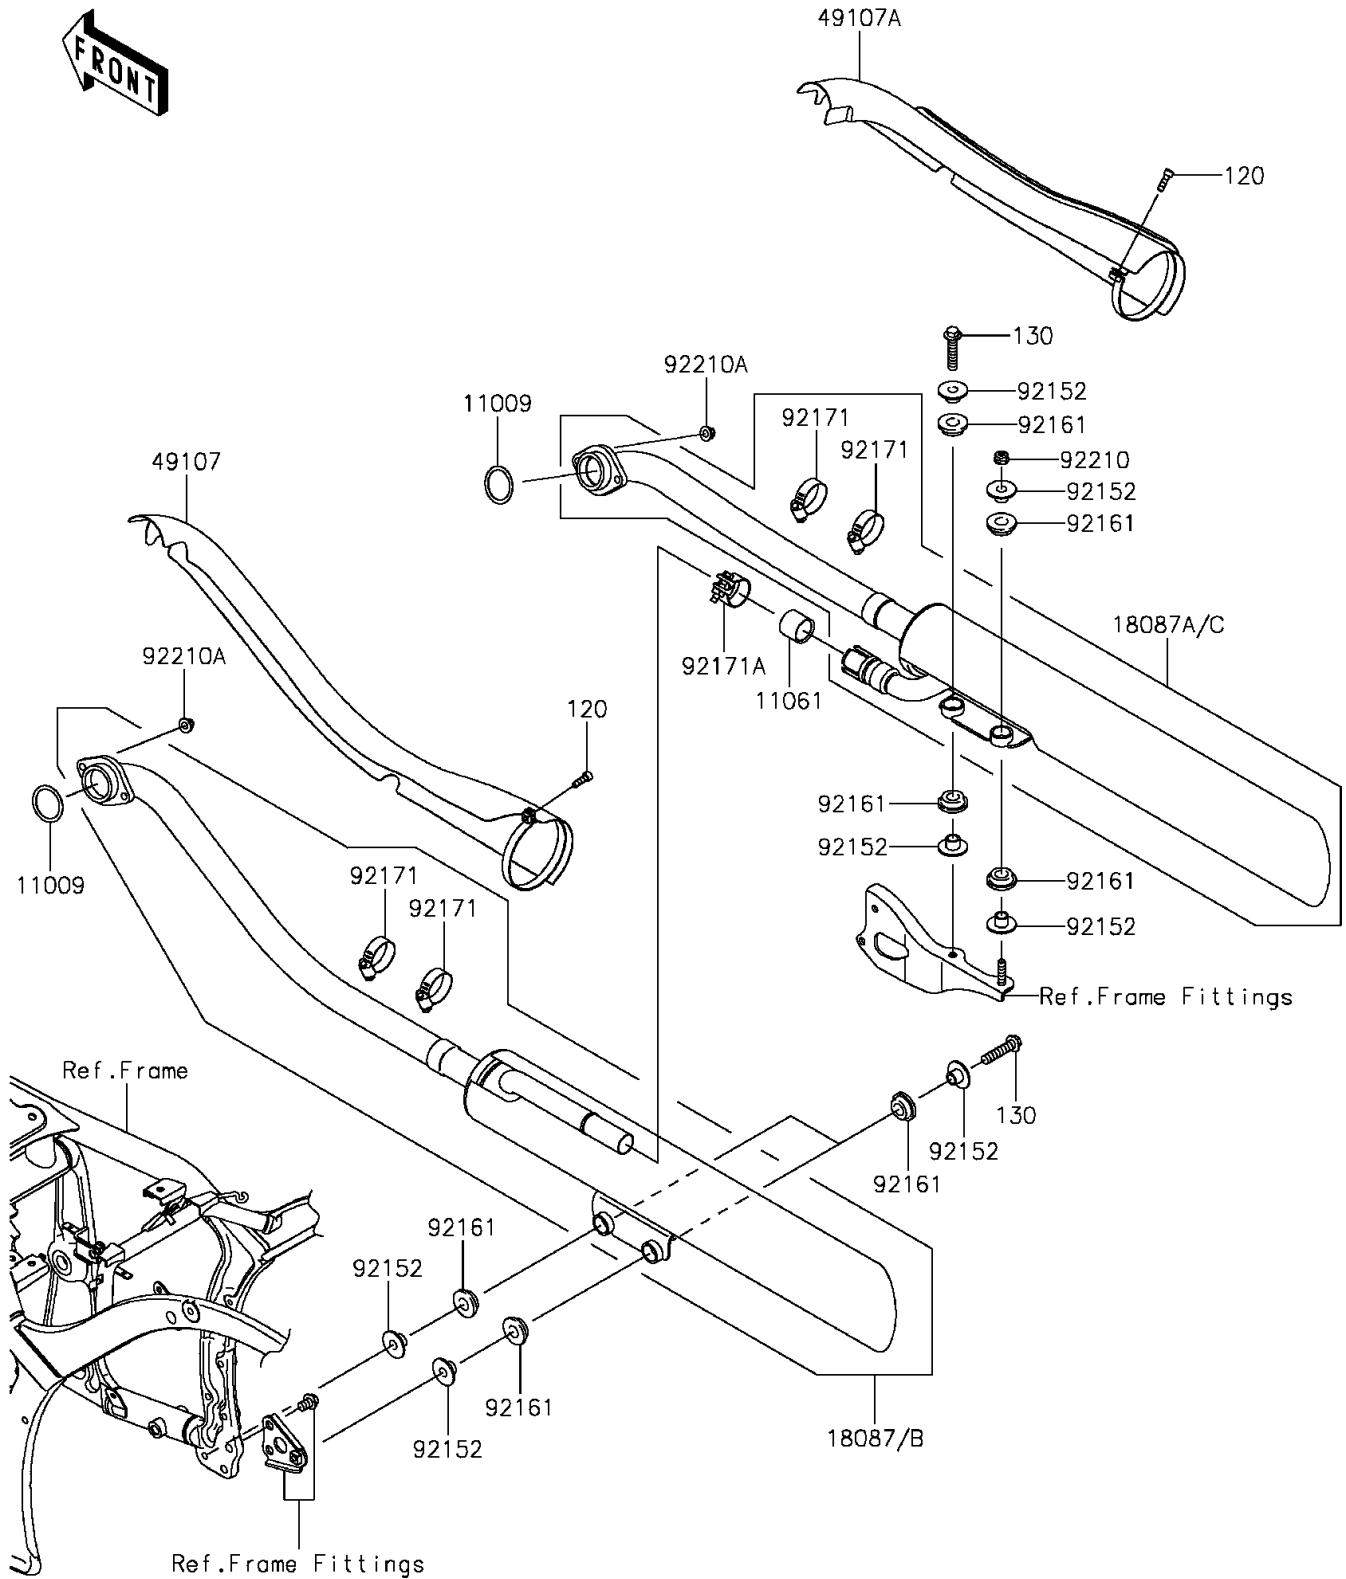

## PARTS DIAGRAM

# 2014 VULCAN® 900 CLASSIC LT

## PARTS LIST

### Muffler(s)

ITEM NAME	PART NUMBER	QUANTITY
BOLT-SOCKET,6X20 (Ref # 120)	120CC0620	2
BOLT-FLANGED,8X35 (Ref # 130)	130BB0835	3
GASKET,EXHAUST PIPE HOLDER (Ref # 11009)	11009-1856	2
GASKET,MUFFLER JOINT (Ref # 11061)	11061-0207	1
MUFFLER,FR (Ref # 18087B)	18087-0281	1
MUFFLER,RR (Ref # 18087C)	18087-0282	1
COVER-EXHAUST PIPE,FR (Ref # 49107)	49107-0087	1
COVER-EXHAUST PIPE,RR (Ref # 49107A)	49107-0106	1
COLLAR,8.8X12X10.6 (Ref # 92152)	92152-0082	8
DAMPER (Ref # 92161)	92161-0135	8
CLAMP (Ref # 92171)	92171-0059	4
CLAMP (Ref # 92171A)	92171-0593	1
NUT,FLANGED,8MM (Ref # 92210)	92210-0004	1
NUT,CAP,8MM (Ref # 92210A)	92210-1132	4