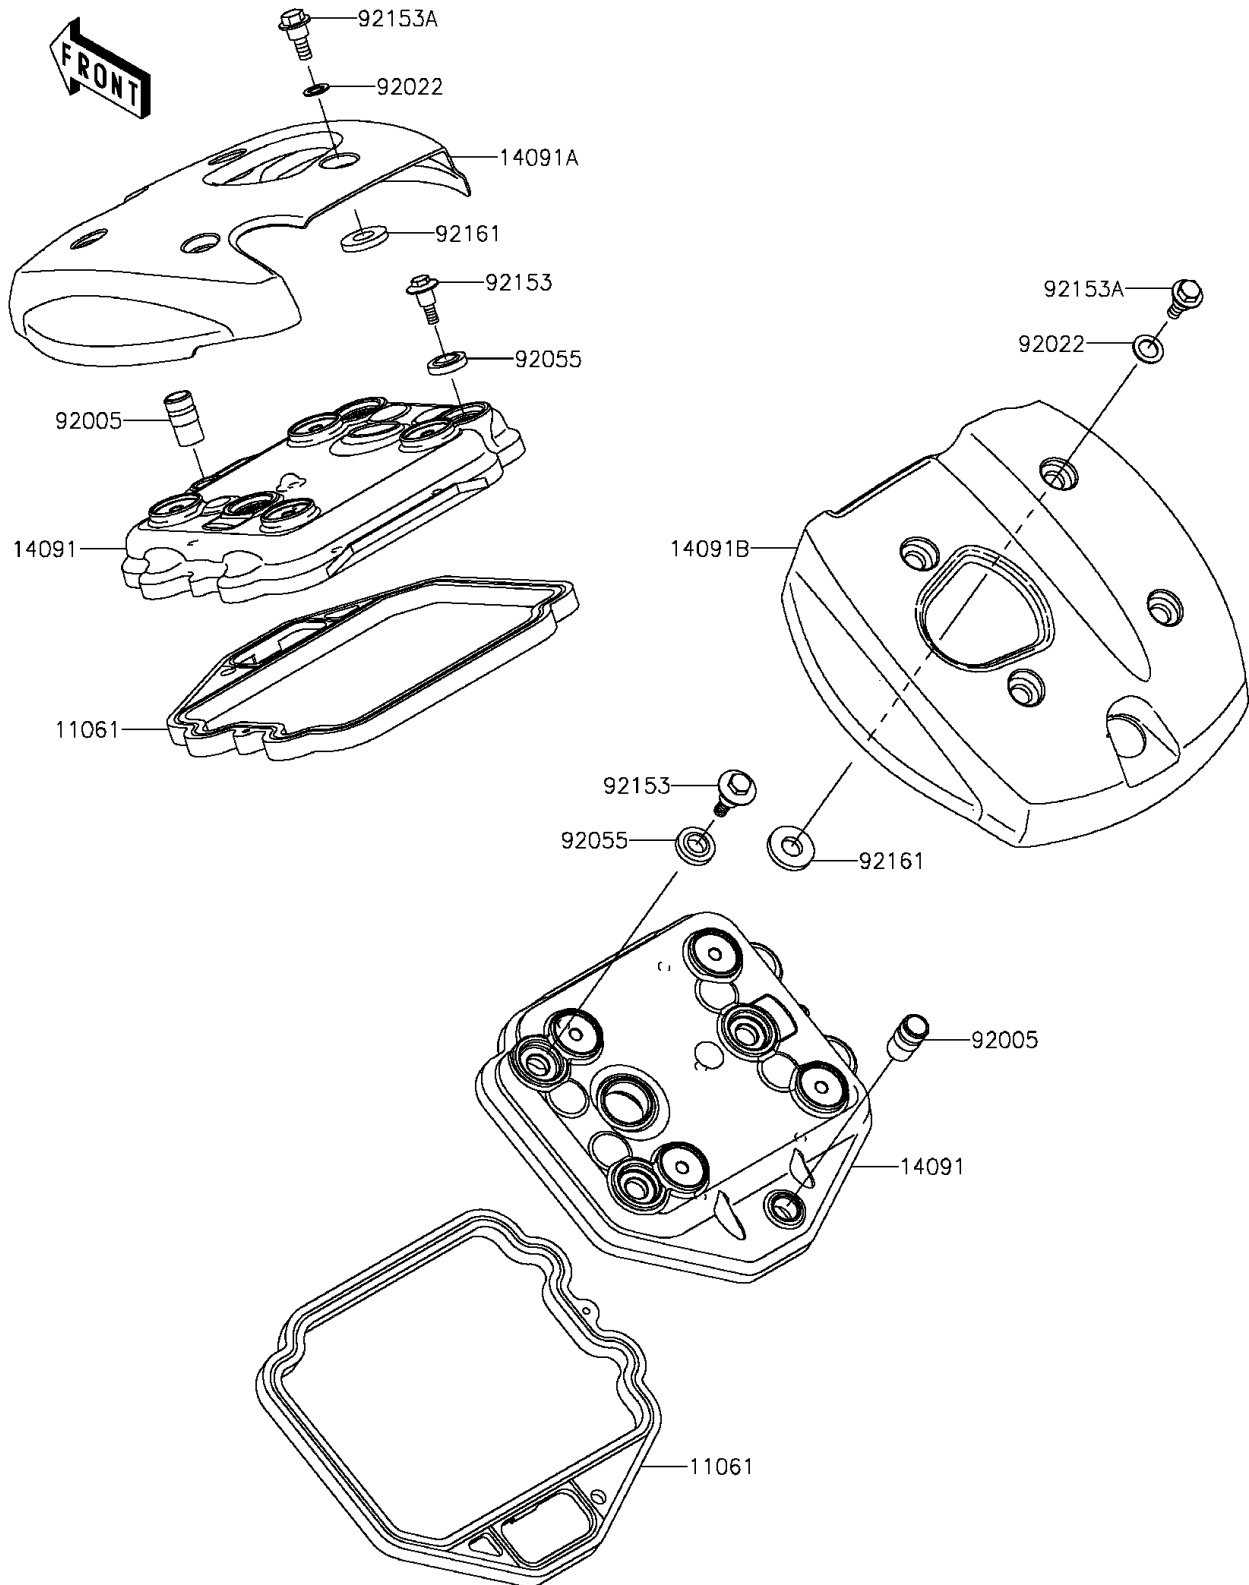

2014 VULCAN® 900 CLASSIC LT

PARTS DIAGRAM Cylinder Head Cover

E1112

2014 VULCAN® 900 CLASSIC LT

PARTS LIST

Cylinder Head Cover

ITEM NAME	PART NUMBER	QUANTITY
GASKET,HEAD COVER (Ref # 11061)	11061-0261	2
COVER,HEAD (Ref # 14091)	14091-0506	2
COVER,TOP,FR (Ref # 14091A)	14091-0507	1
COVER,TOP,RR (Ref # 14091B)	14091-0508	1
FITTING (Ref # 92005)	92005-0052	2
WASHER,10.2X16X1 (Ref # 92022)	92022-1829	8
RING-O,HEAD COVER BOLT (Ref # 92055)	92055-1352	6
BOLT,HEAD COVER (Ref # 92153)	92153-0793	6
BOLT,FLANGED,6X19 (Ref # 92153A)	92153-1400	8
DAMPER (Ref # 92161)	92161-0366	8