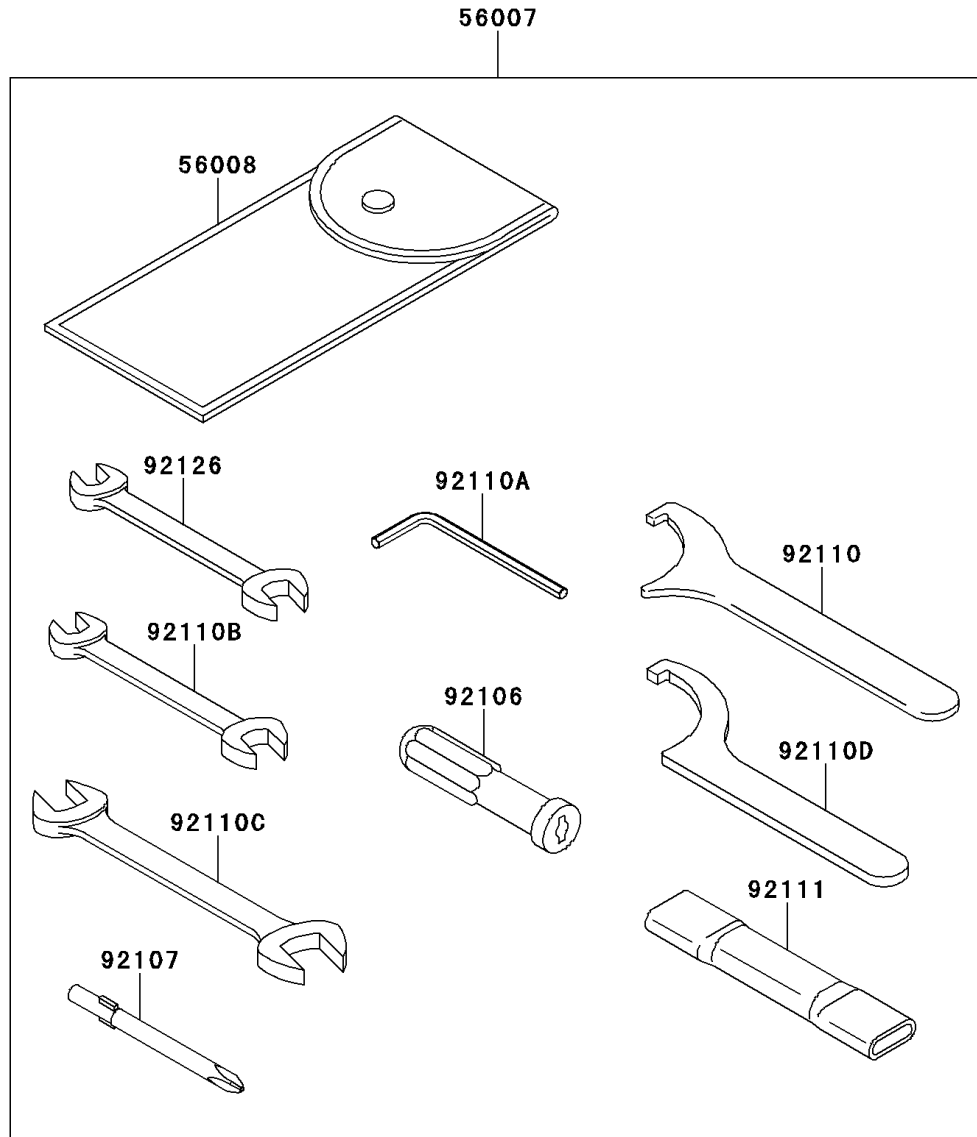

## PARTS DIAGRAM

# 2013 VULCAN 900 CLASSIC (Canadian)

## PARTS LIST Owner's Tools

ITEM NAME	PART NUMBER	QUANTITY
-----------	-------------	----------

---