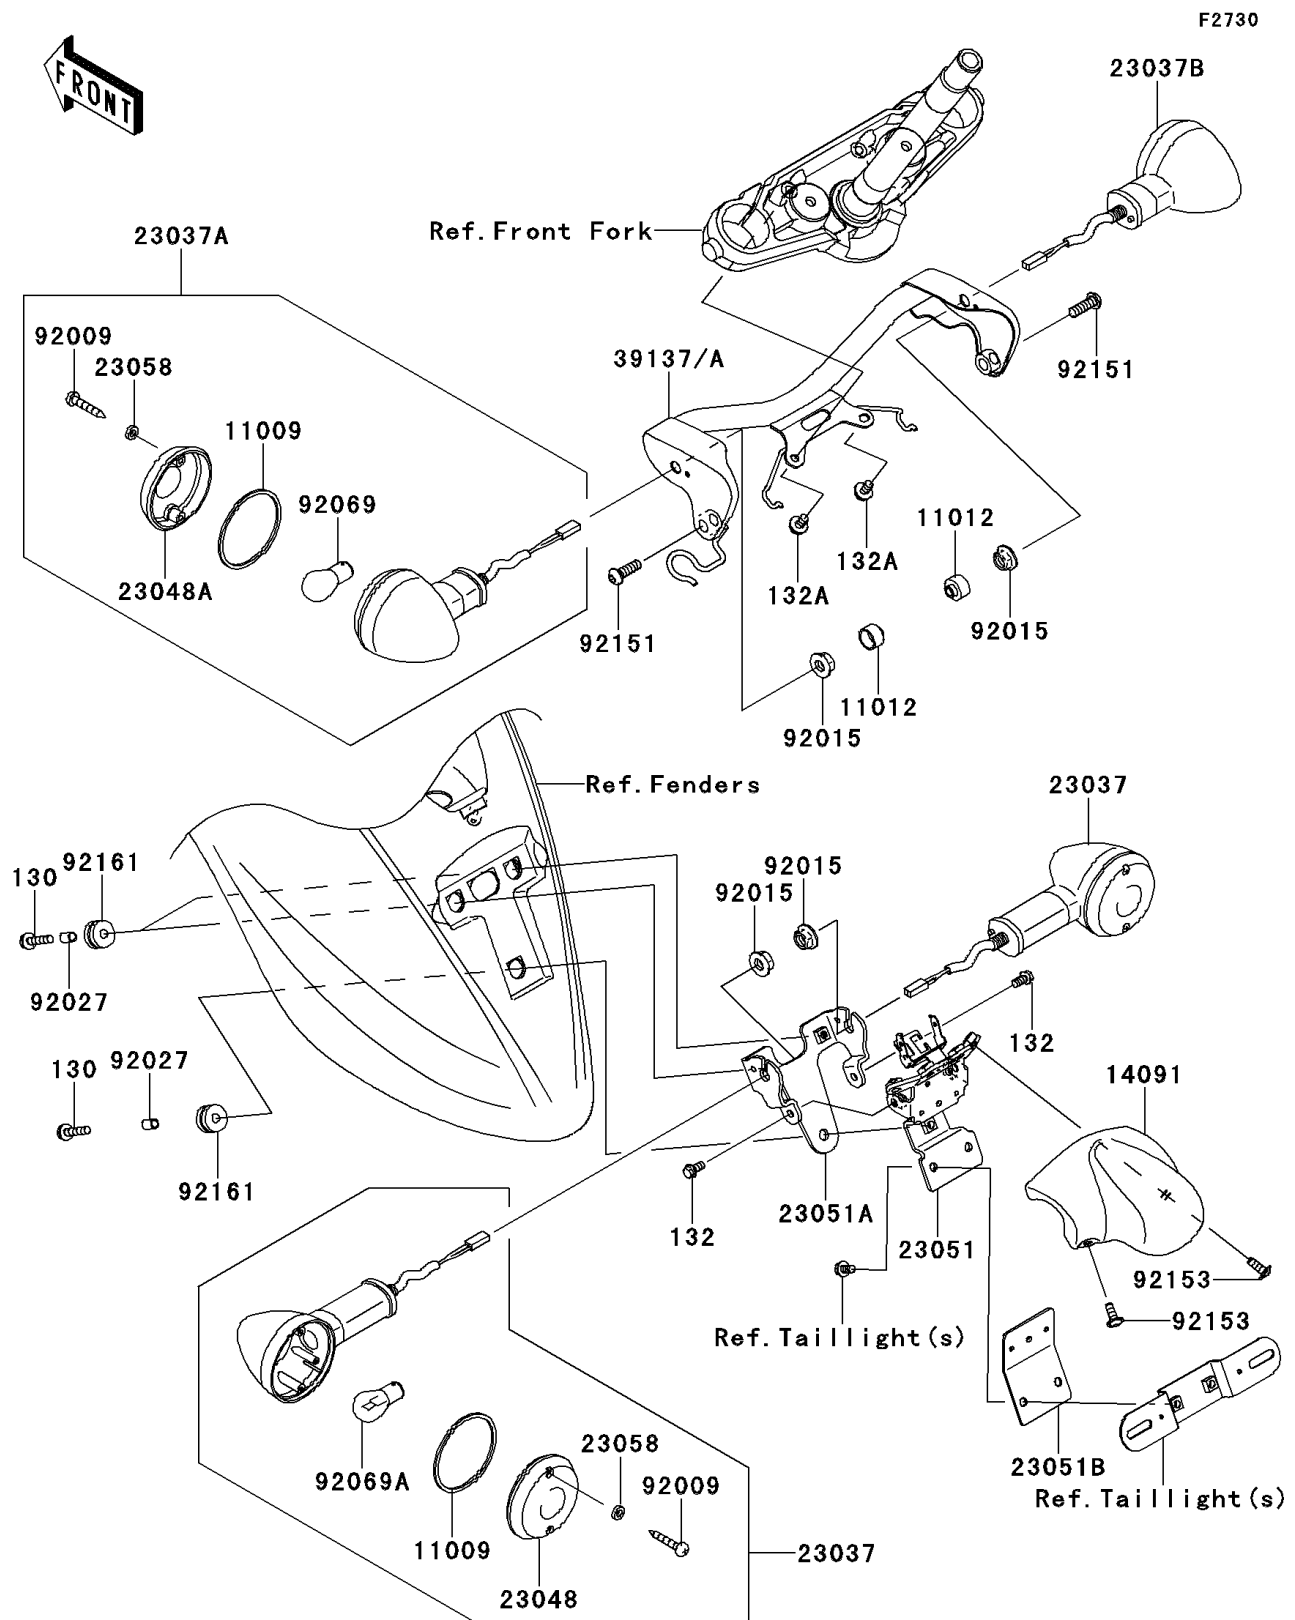

2013 VULCAN 900 CLASSIC (Canadian)

PARTS DIAGRAM

Turn Signals

2013 VULCAN 900 CLASSIC (Canadian)

PARTS LIST

Turn Signals

ITEM NAME	PART NUMBER	QUANTITY
-----------	-------------	----------
