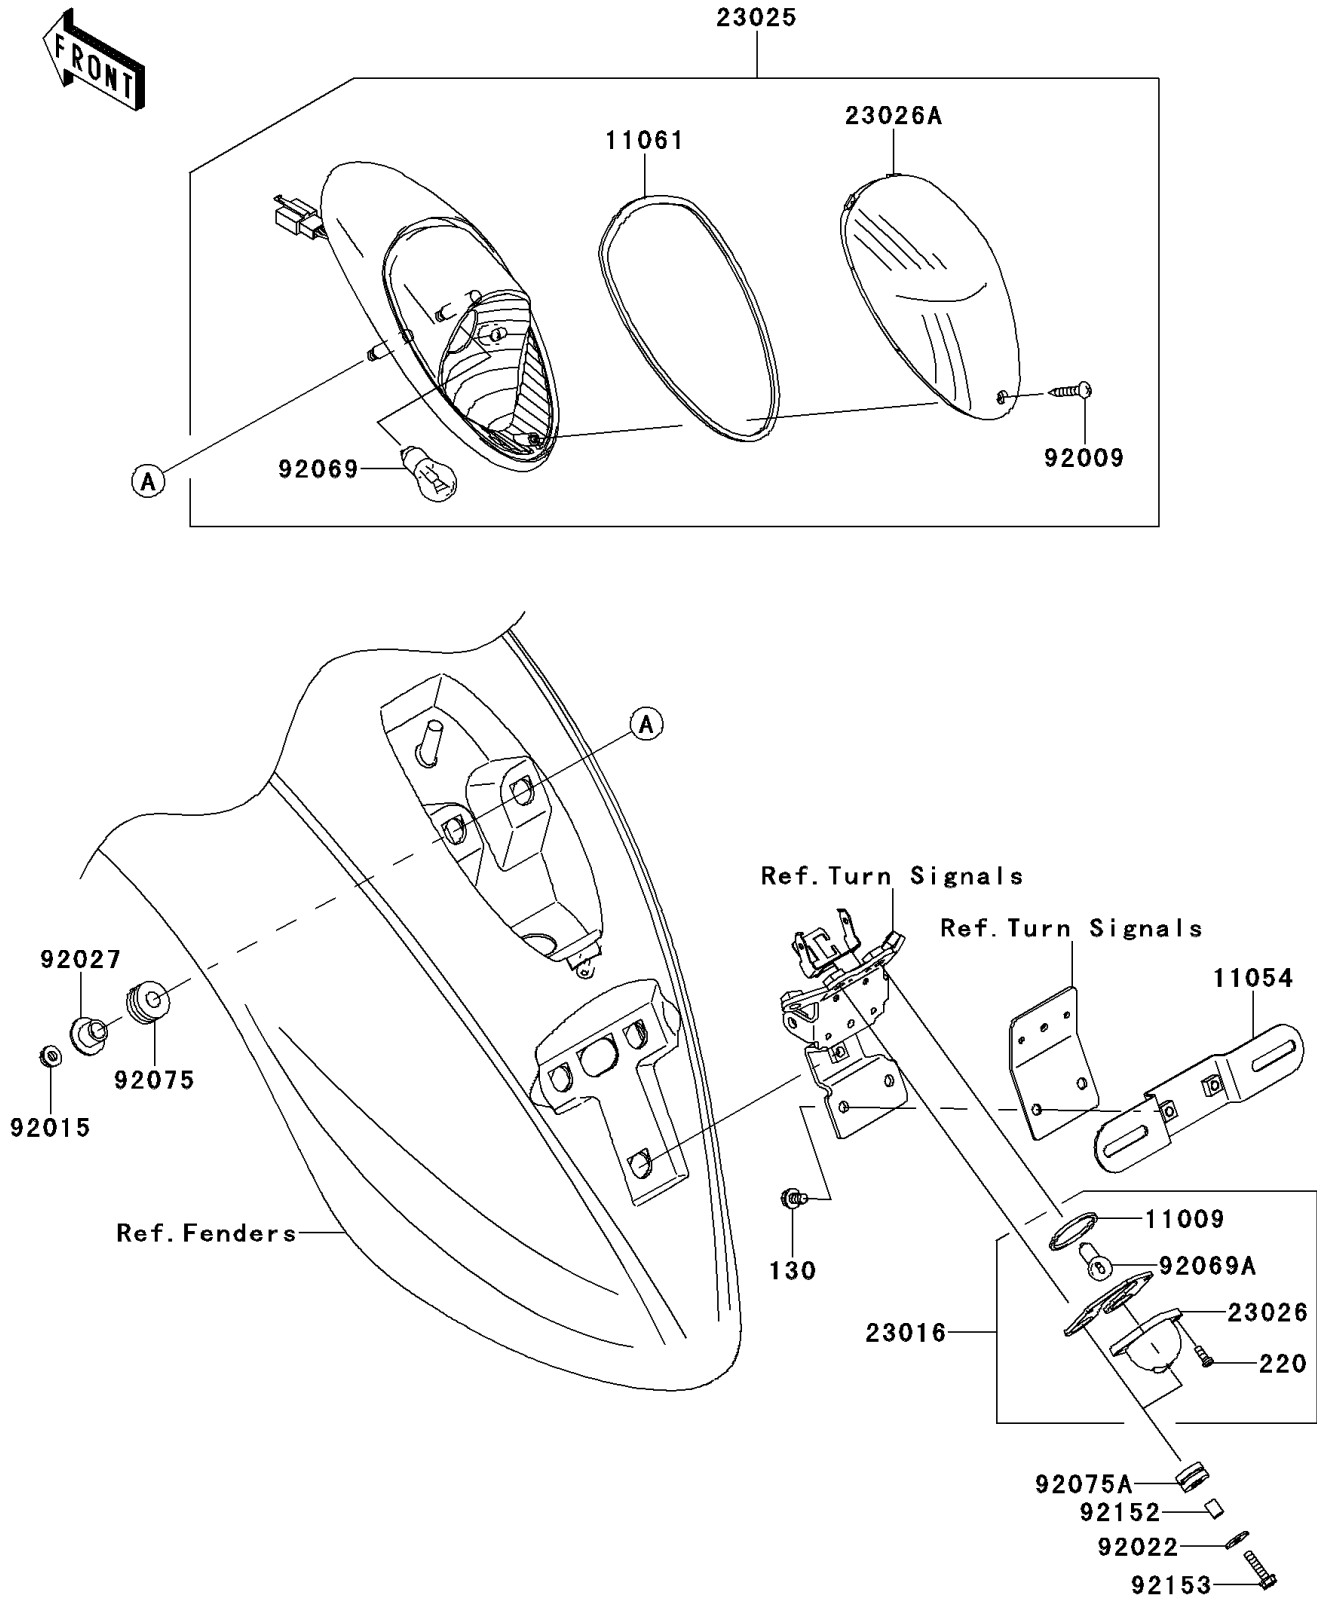

2013 VULCAN 900 CLASSIC (Canadian)

PARTS DIAGRAM

Taillight(s)

F2720

2013 VULCAN 900 CLASSIC (Canadian)

Kawasaki
Let the Good Times Roll®

PARTS LIST

Taillight(s)

ITEM NAME

PART NUMBER

QUANTITY
