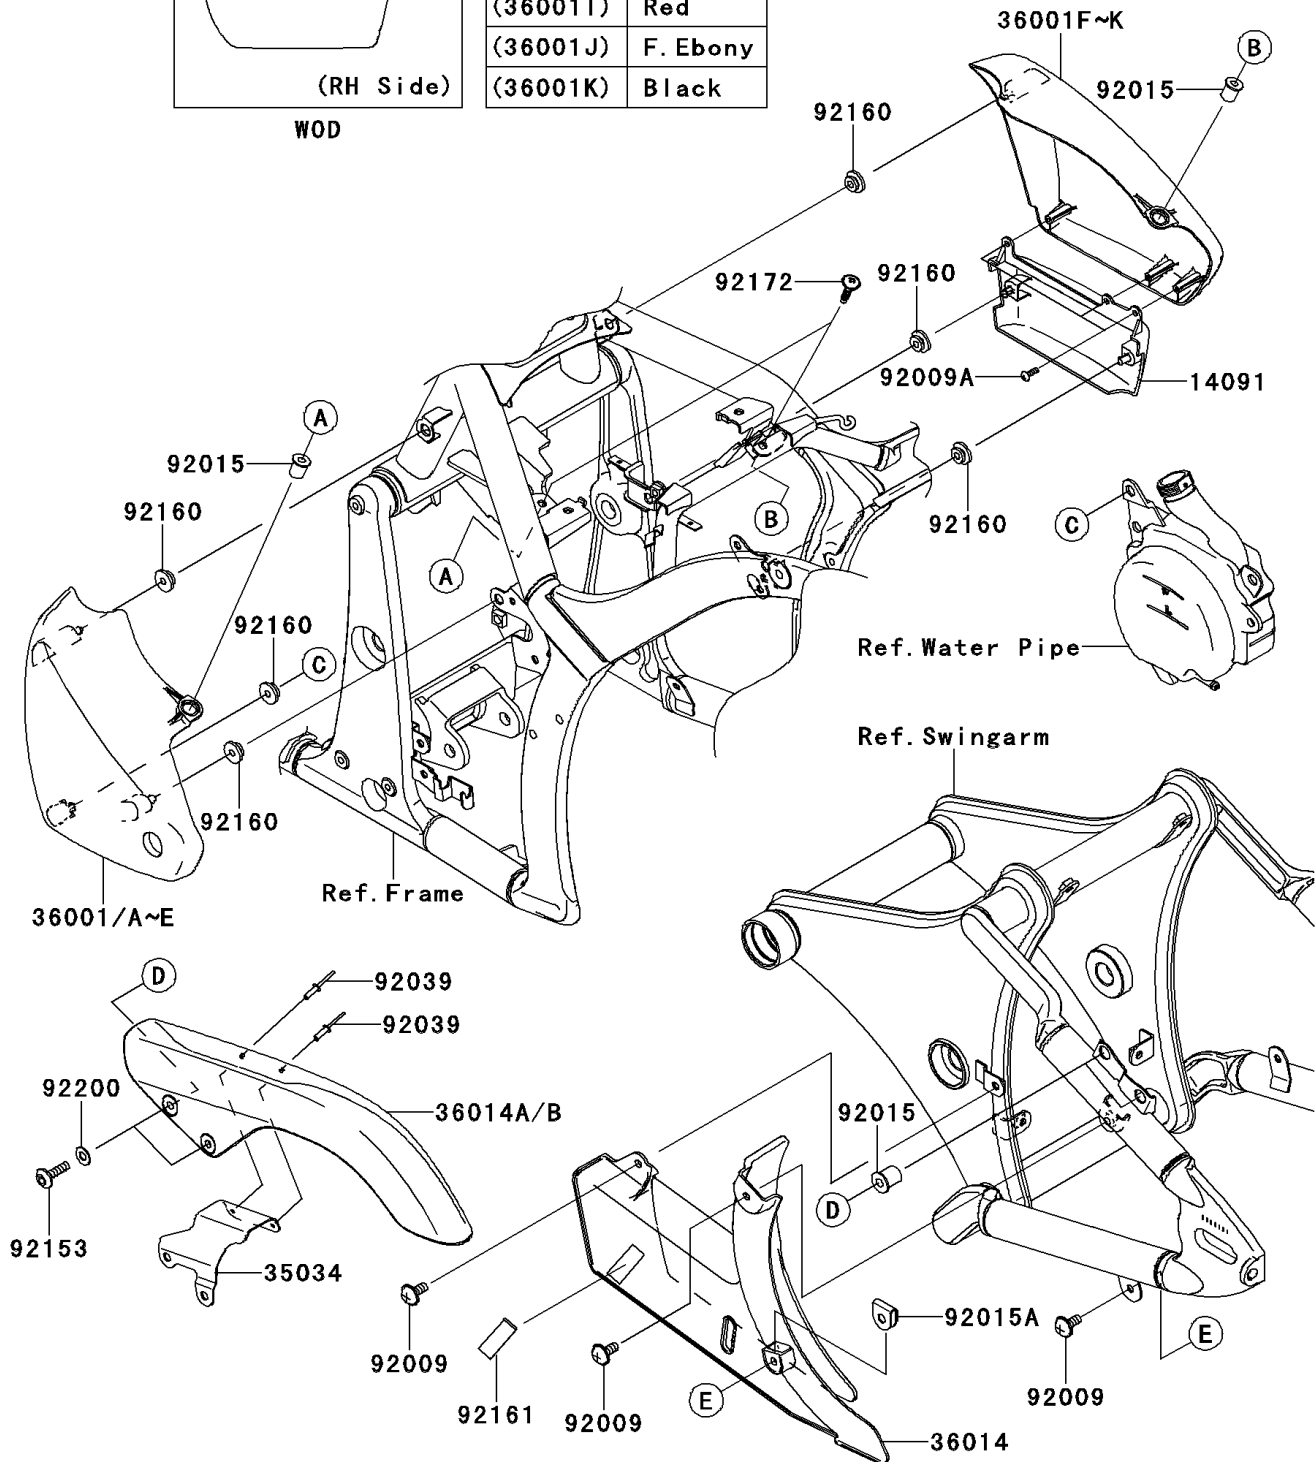

2011 VULCAN® 900 CLASSIC

PARTS DIAGRAM

Side Covers/Chain Cover

F2610

WOD

(36001F)	Ebony
(36001G)	Gray
(36001H)	Blue
(36001I)	Red
(36001J)	F. Ebony
(36001K)	Black

2011 VULCAN® 900 CLASSIC

PARTS LIST

Side Covers/Chain Cover

ITEM NAME

PART NUMBER

QUANTITY
