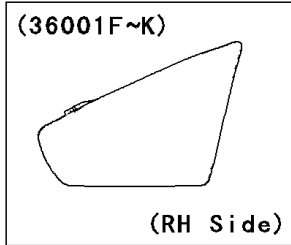

2011 VULCAN® 900 CLASSIC

PARTS DIAGRAM

Side Covers/Chain Cover

F2610

WOD

(36001F)	Ebony
(36001G)	Gray
(36001H)	Blue
(36001I)	Red
(36001J)	F. Ebony
(36001K)	Black

2011 VULCAN® 900 CLASSIC

PARTS LIST

Side Covers/Chain Cover

ITEM NAME

PART NUMBER

QUANTITY
