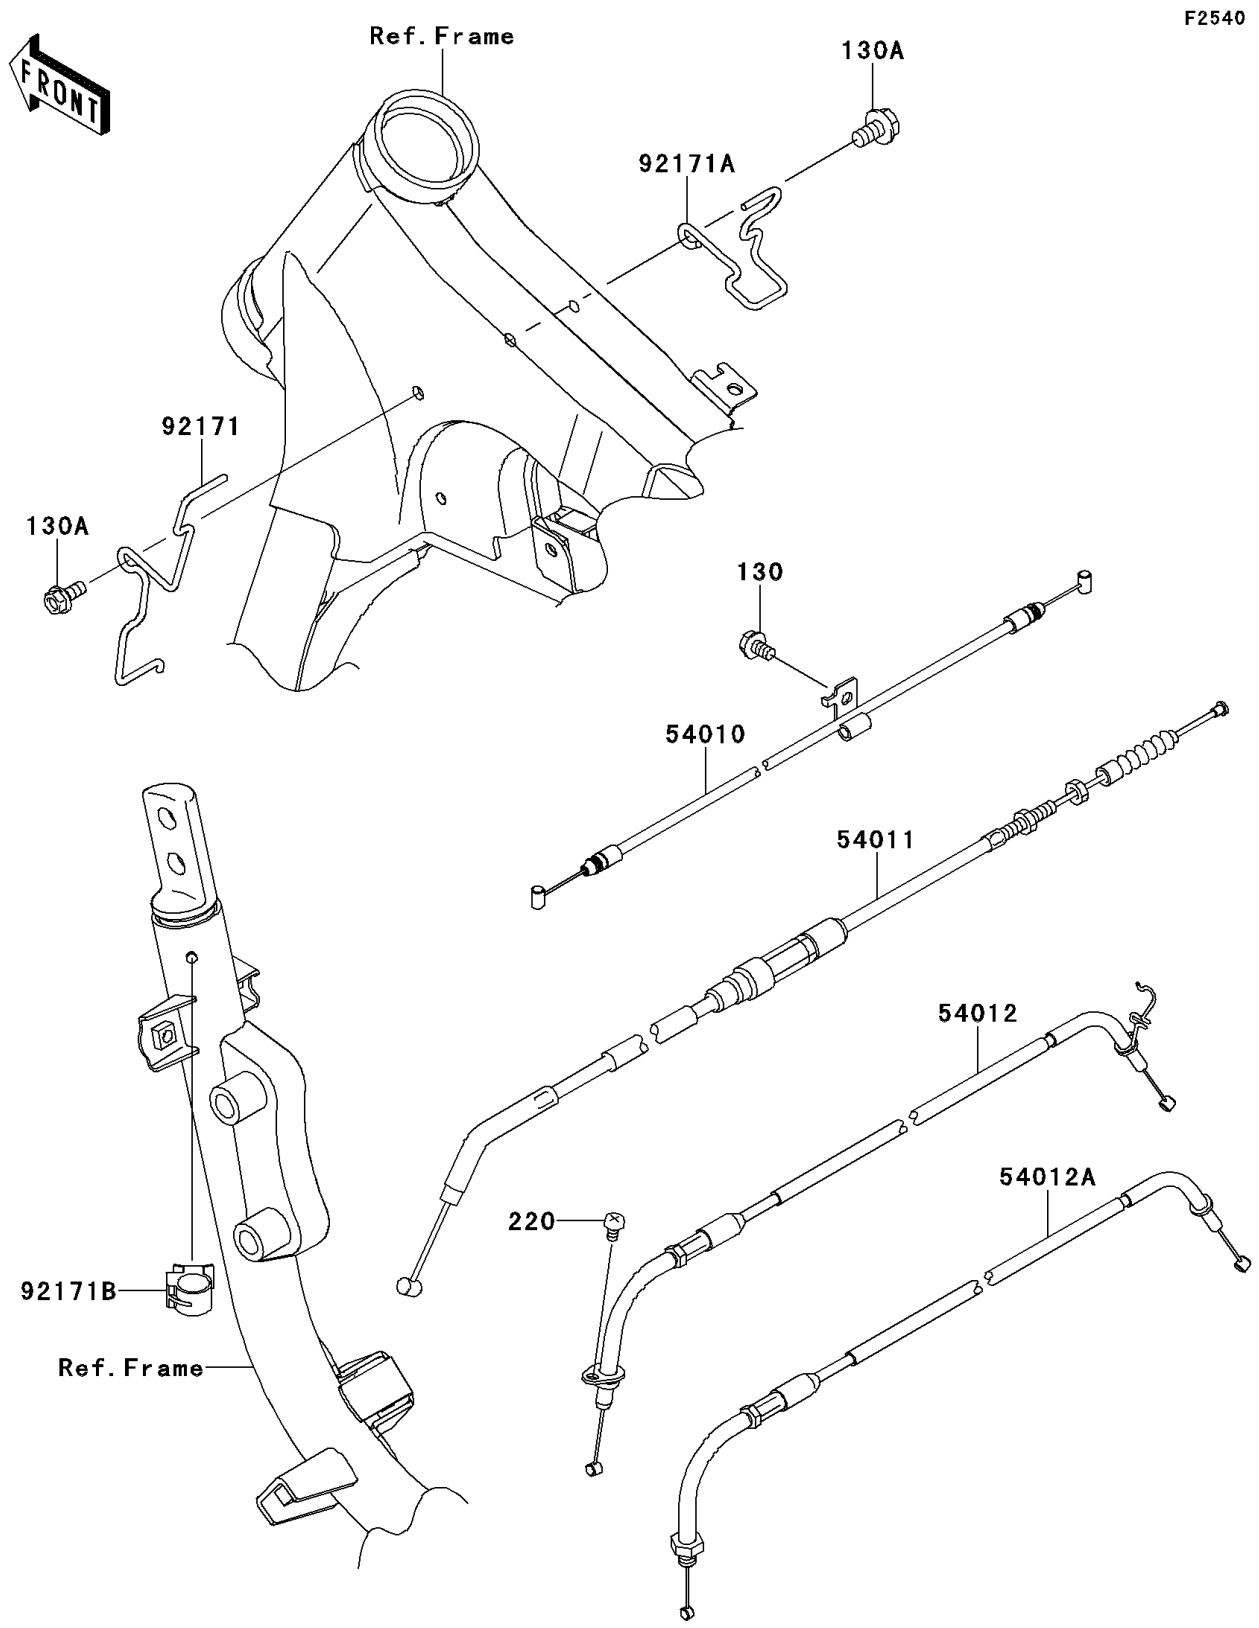

2013 VULCAN 900 CLASSIC (Canadian)

PARTS DIAGRAM

Cables

2013 VULCAN 900 CLASSIC (Canadian)

Kawasaki
Let the Good Times Roll®

PARTS LIST

Cables

ITEM NAME	PART NUMBER	QUANTITY
-----------	-------------	----------
