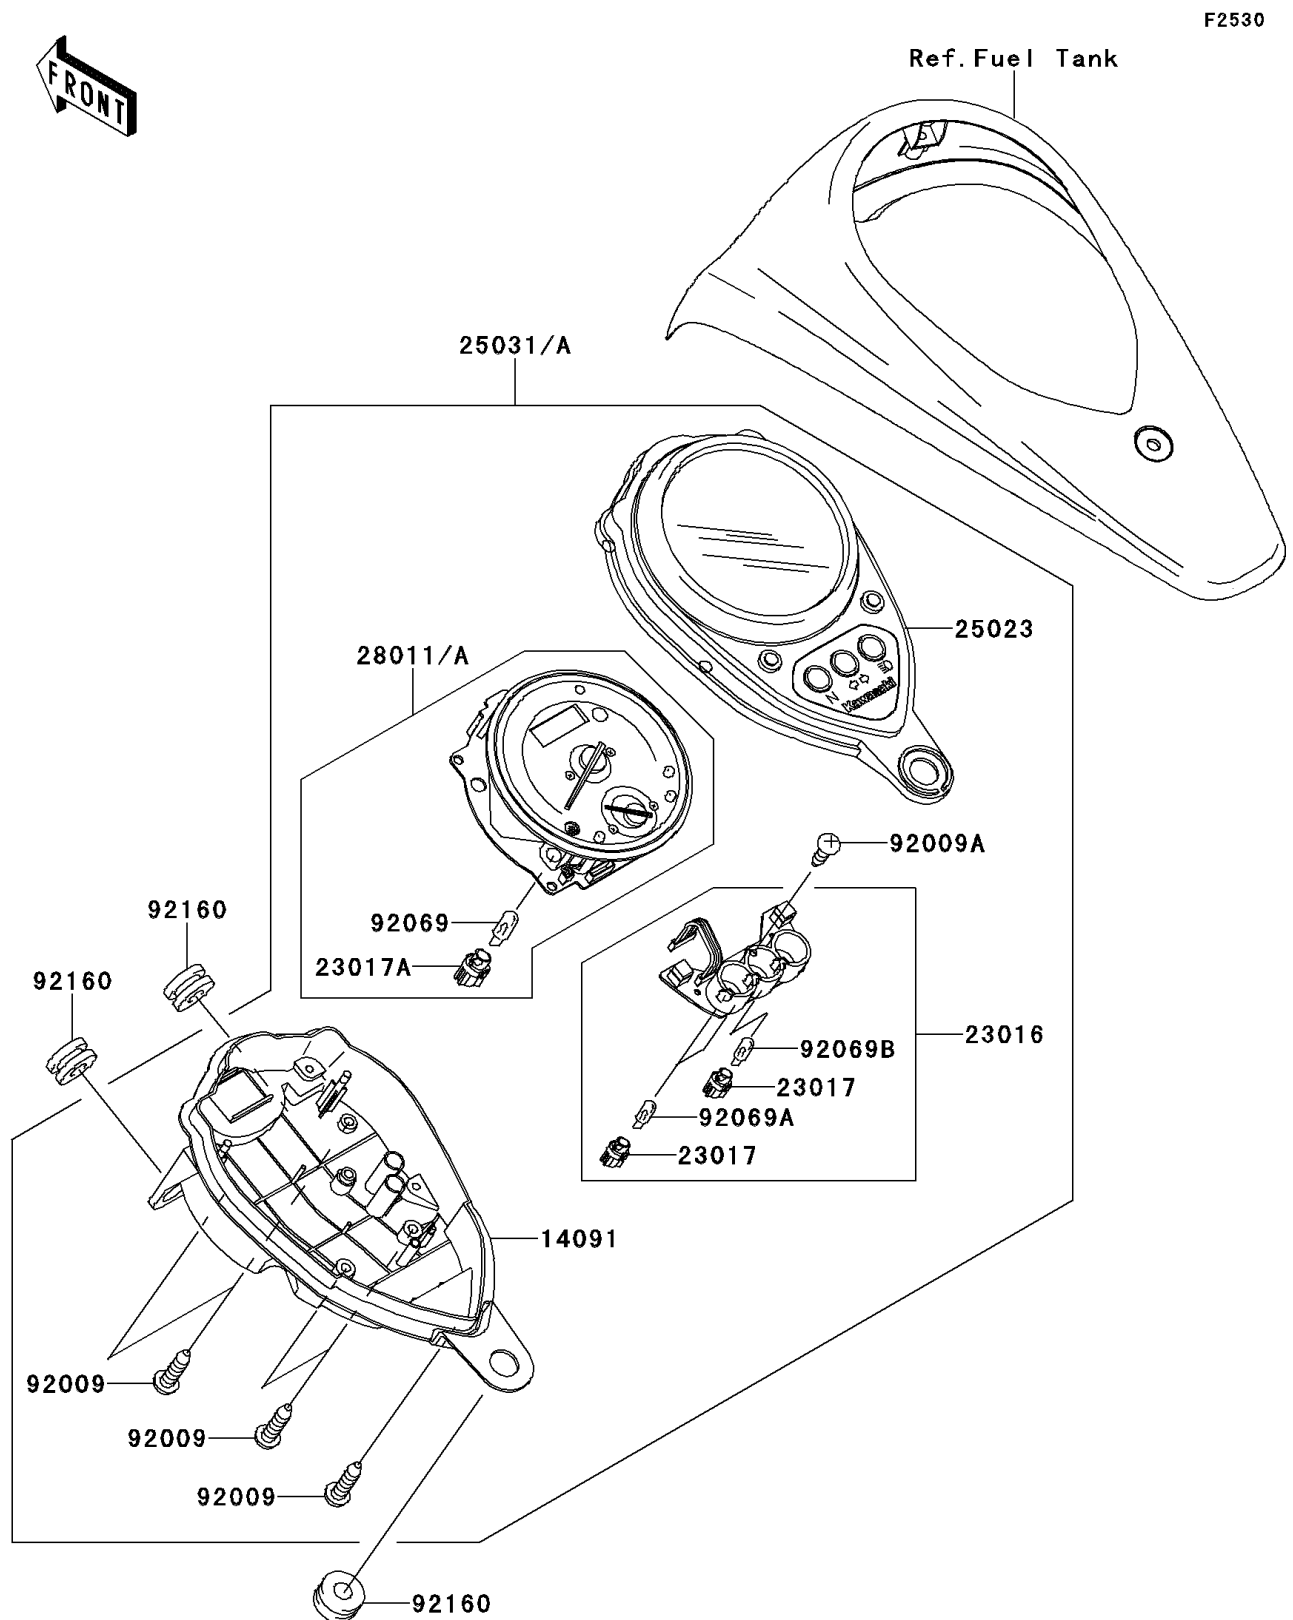

2013 VULCAN 900 CLASSIC (Canadian)

PARTS DIAGRAM

Meter(s)

2013 VULCAN 900 CLASSIC (Canadian)

Kawasaki
Let the Good Times Roll®

PARTS LIST

Meter(s)

ITEM NAME

PART NUMBER

QUANTITY
