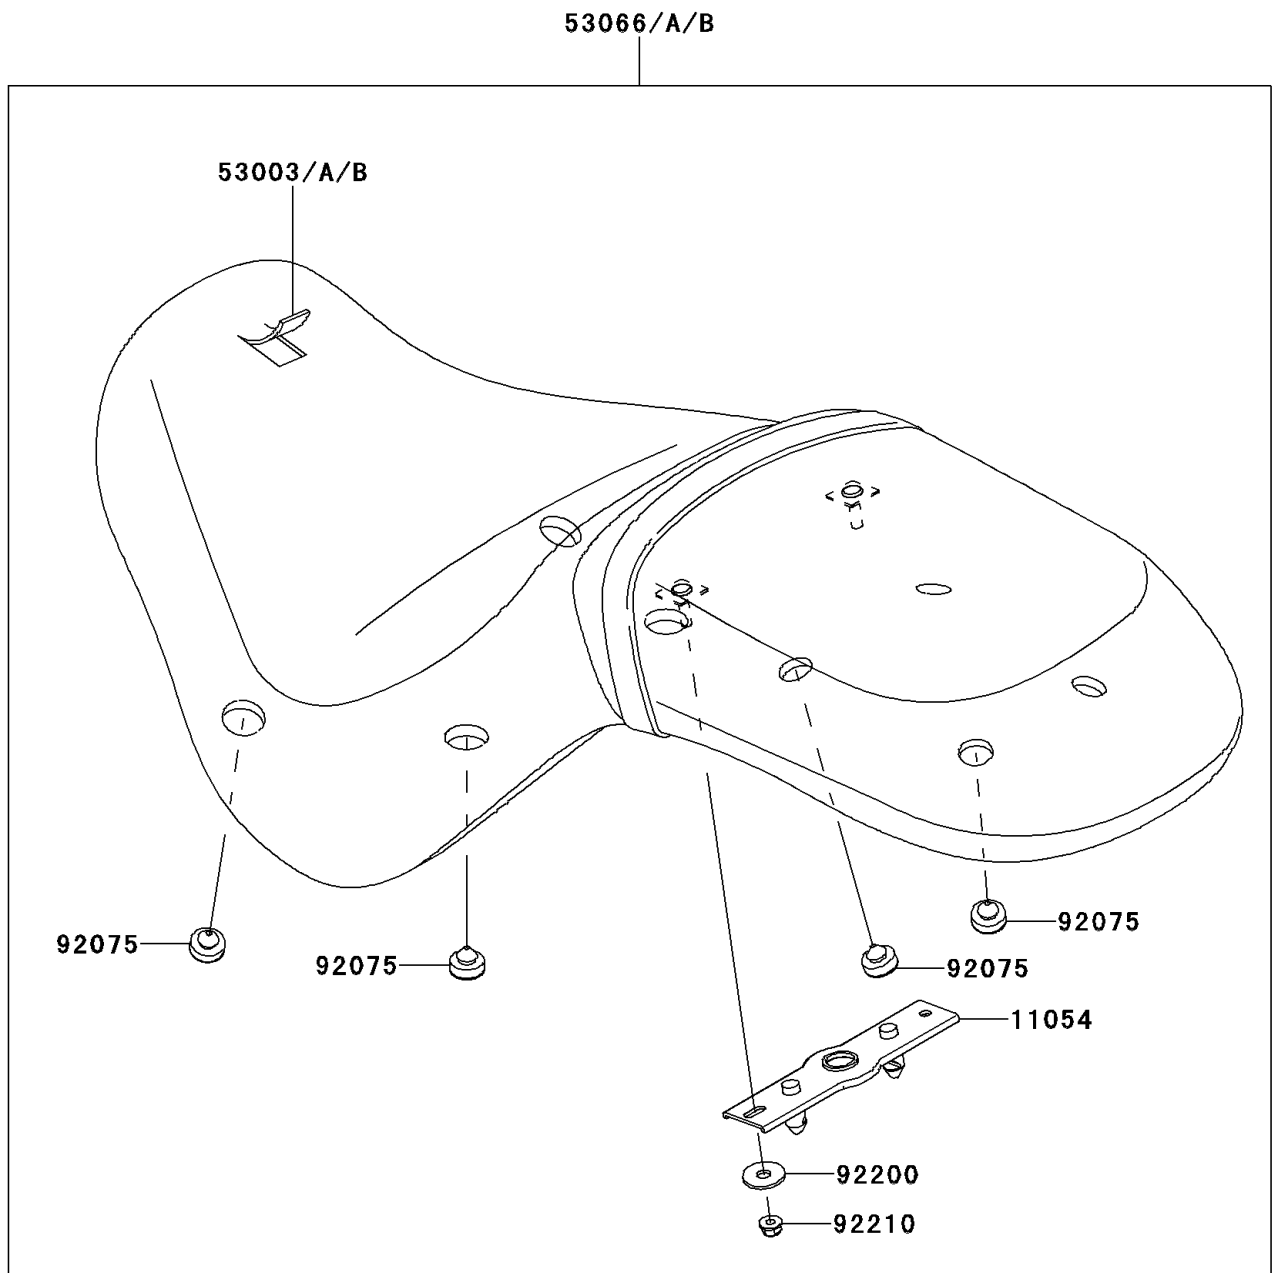

2013 VULCAN 900 CLASSIC (Canadian)

PARTS DIAGRAM

Seat

F2510

2013 VULCAN 900 CLASSIC (Canadian)

Kawasaki
Let the Good Times Roll®

PARTS LIST

Seat

ITEM NAME	PART NUMBER	QUANTITY
-----------	-------------	----------
