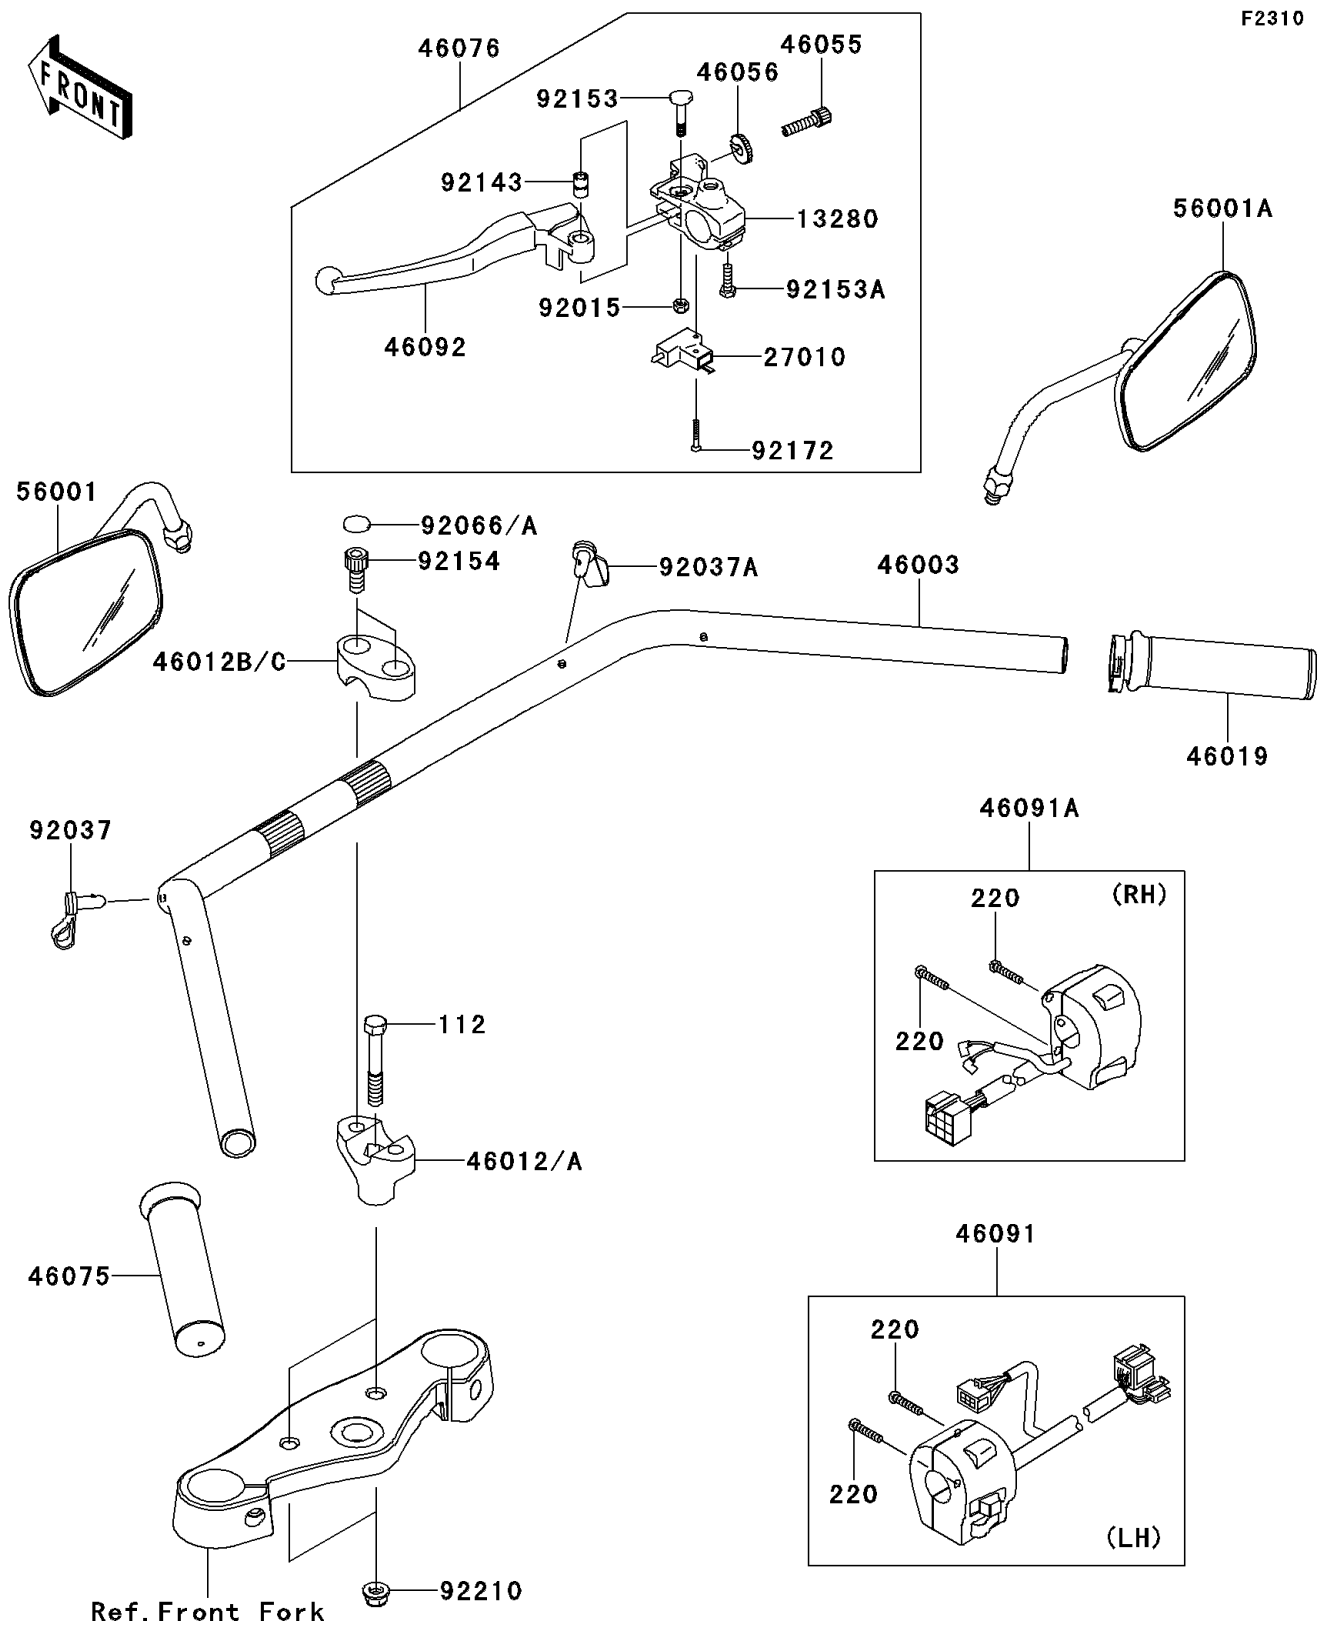

2013 VULCAN 900 CLASSIC (Canadian)

PARTS DIAGRAM

Handlebar

2013 VULCAN 900 CLASSIC (Canadian)

PARTS LIST

Handlebar

ITEM NAME	PART NUMBER	QUANTITY
-----------	-------------	----------
