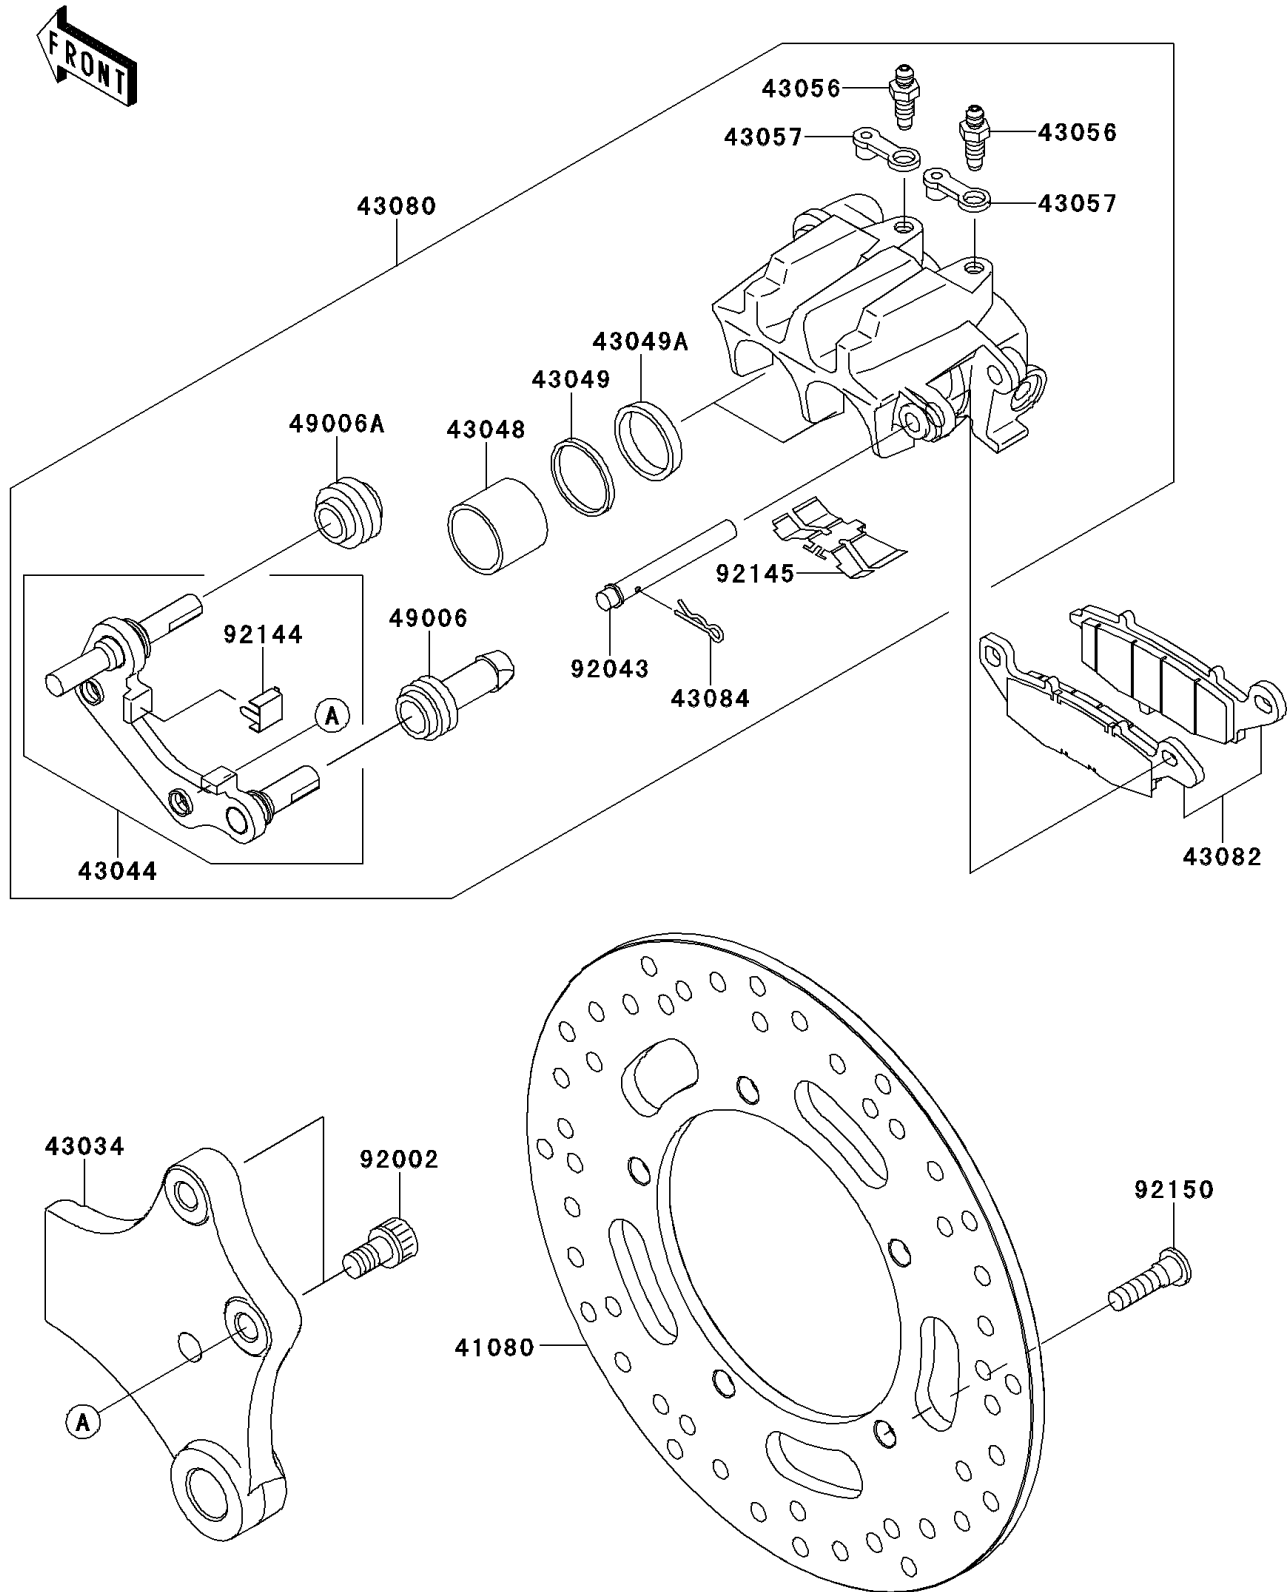

2013 VULCAN 900 CLASSIC (Canadian)

PARTS DIAGRAM

Rear Brake

F2294

2013 VULCAN 900 CLASSIC (Canadian)

PARTS LIST

Rear Brake

| ITEM NAME | PART NUMBER | QUANTITY |
|-----------|-------------|----------|
|-----------|-------------|----------|
