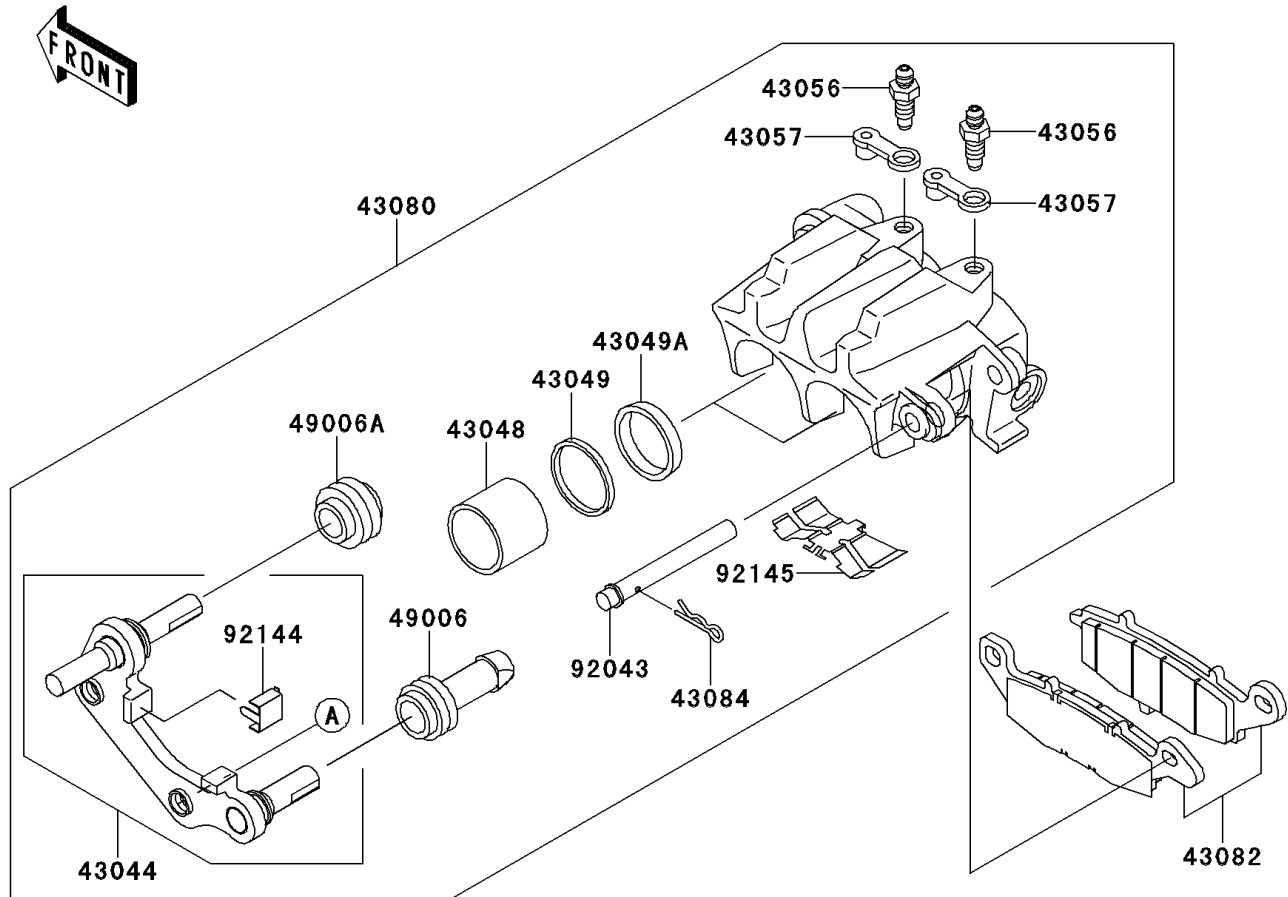

2011 VULCAN® 900 CLASSIC

PARTS DIAGRAM

Rear Brake

F2294

2011 VULCAN[®] 900 CLASSIC

PARTS LIST

Rear Brake

ITEM NAME

PART NUMBER

QUANTITY
