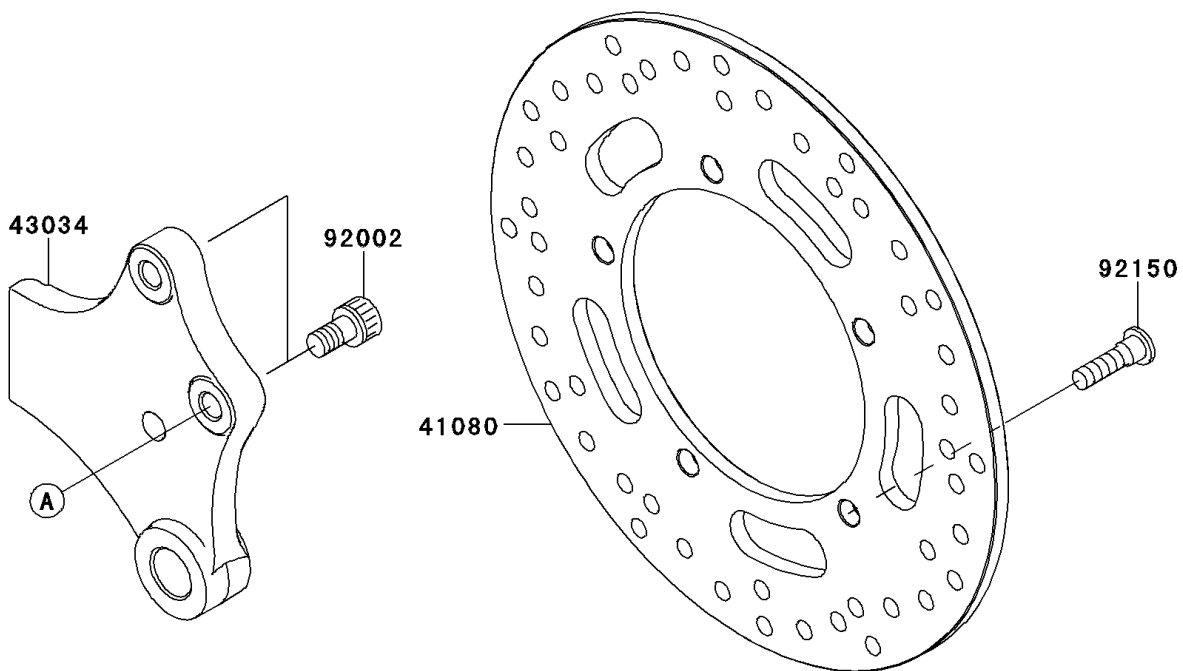

2011 VULCAN® 900 CLASSIC

PARTS DIAGRAM

Rear Brake

F2294

2011 VULCAN[®] 900 CLASSIC

PARTS LIST

Rear Brake

ITEM NAME

PART NUMBER

QUANTITY
