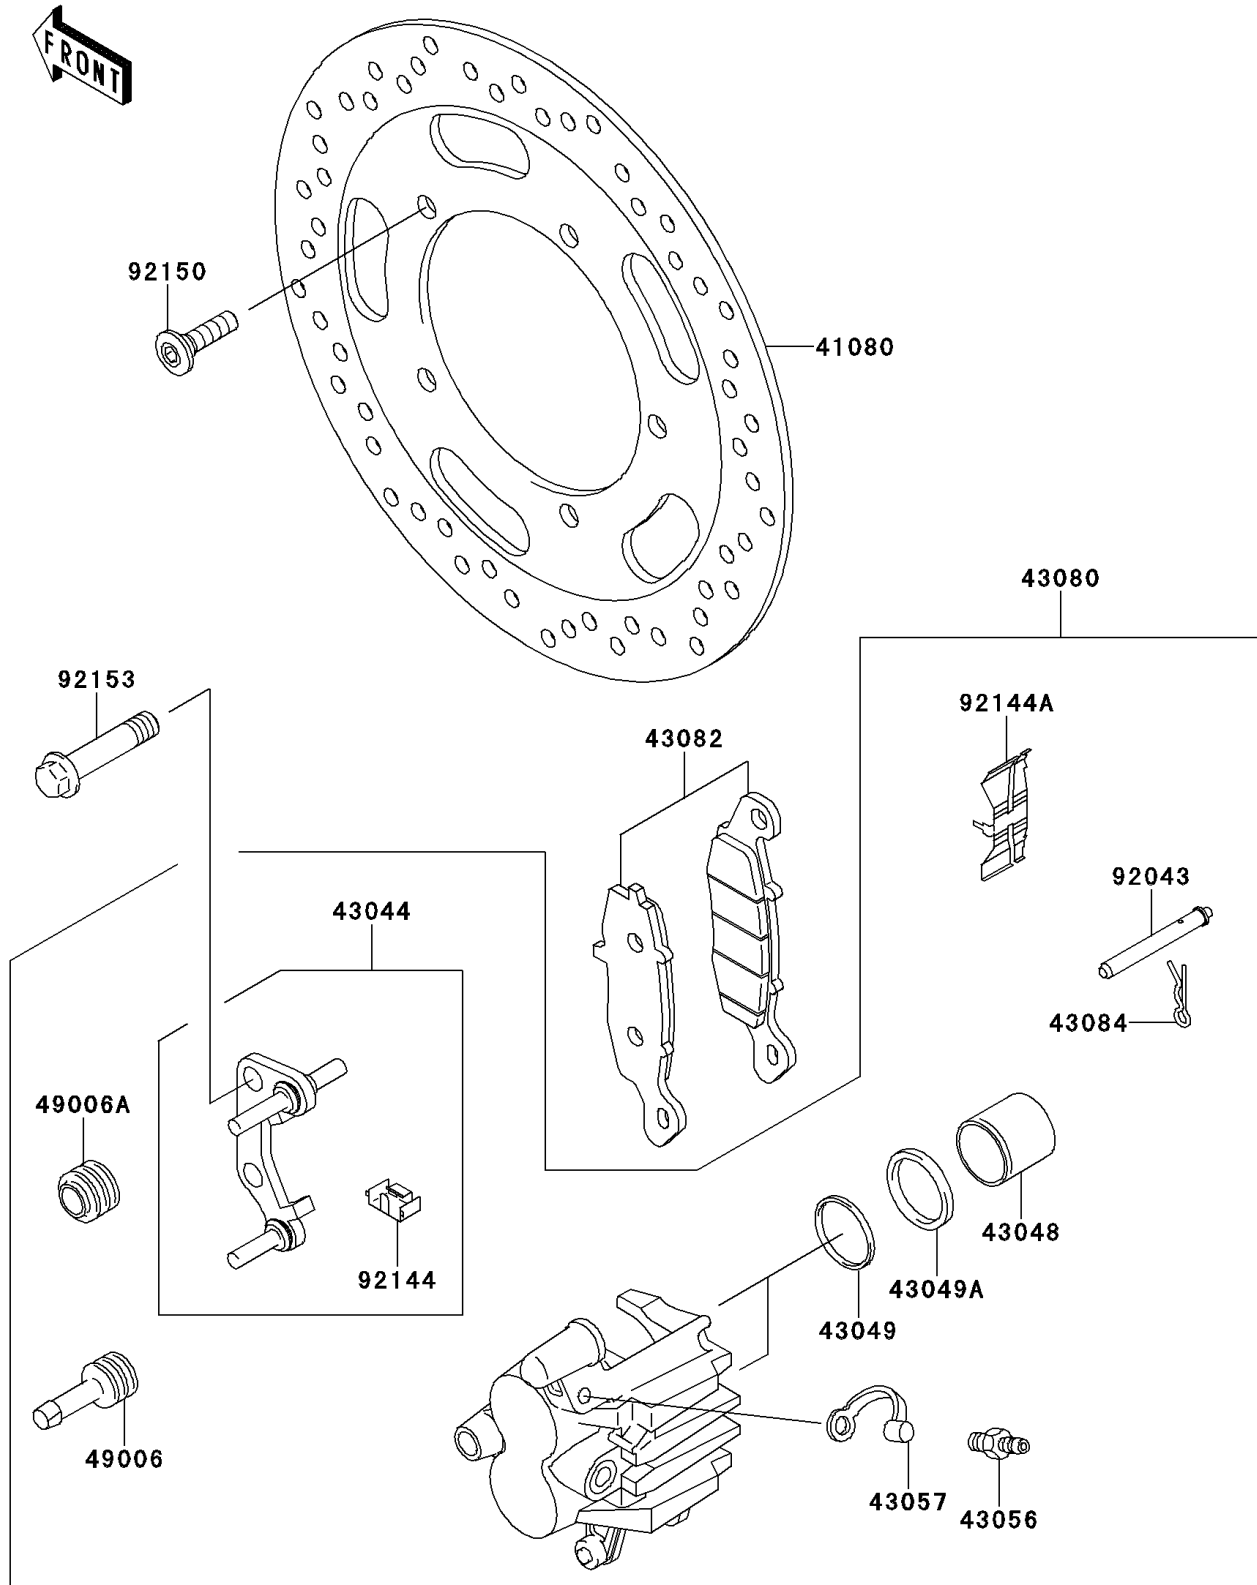

2013 VULCAN 900 CLASSIC (Canadian)

PARTS DIAGRAM

Front Brake

F2292

2013 VULCAN 900 CLASSIC (Canadian)

PARTS LIST

Front Brake

ITEM NAME	PART NUMBER	QUANTITY
-----------	-------------	----------
