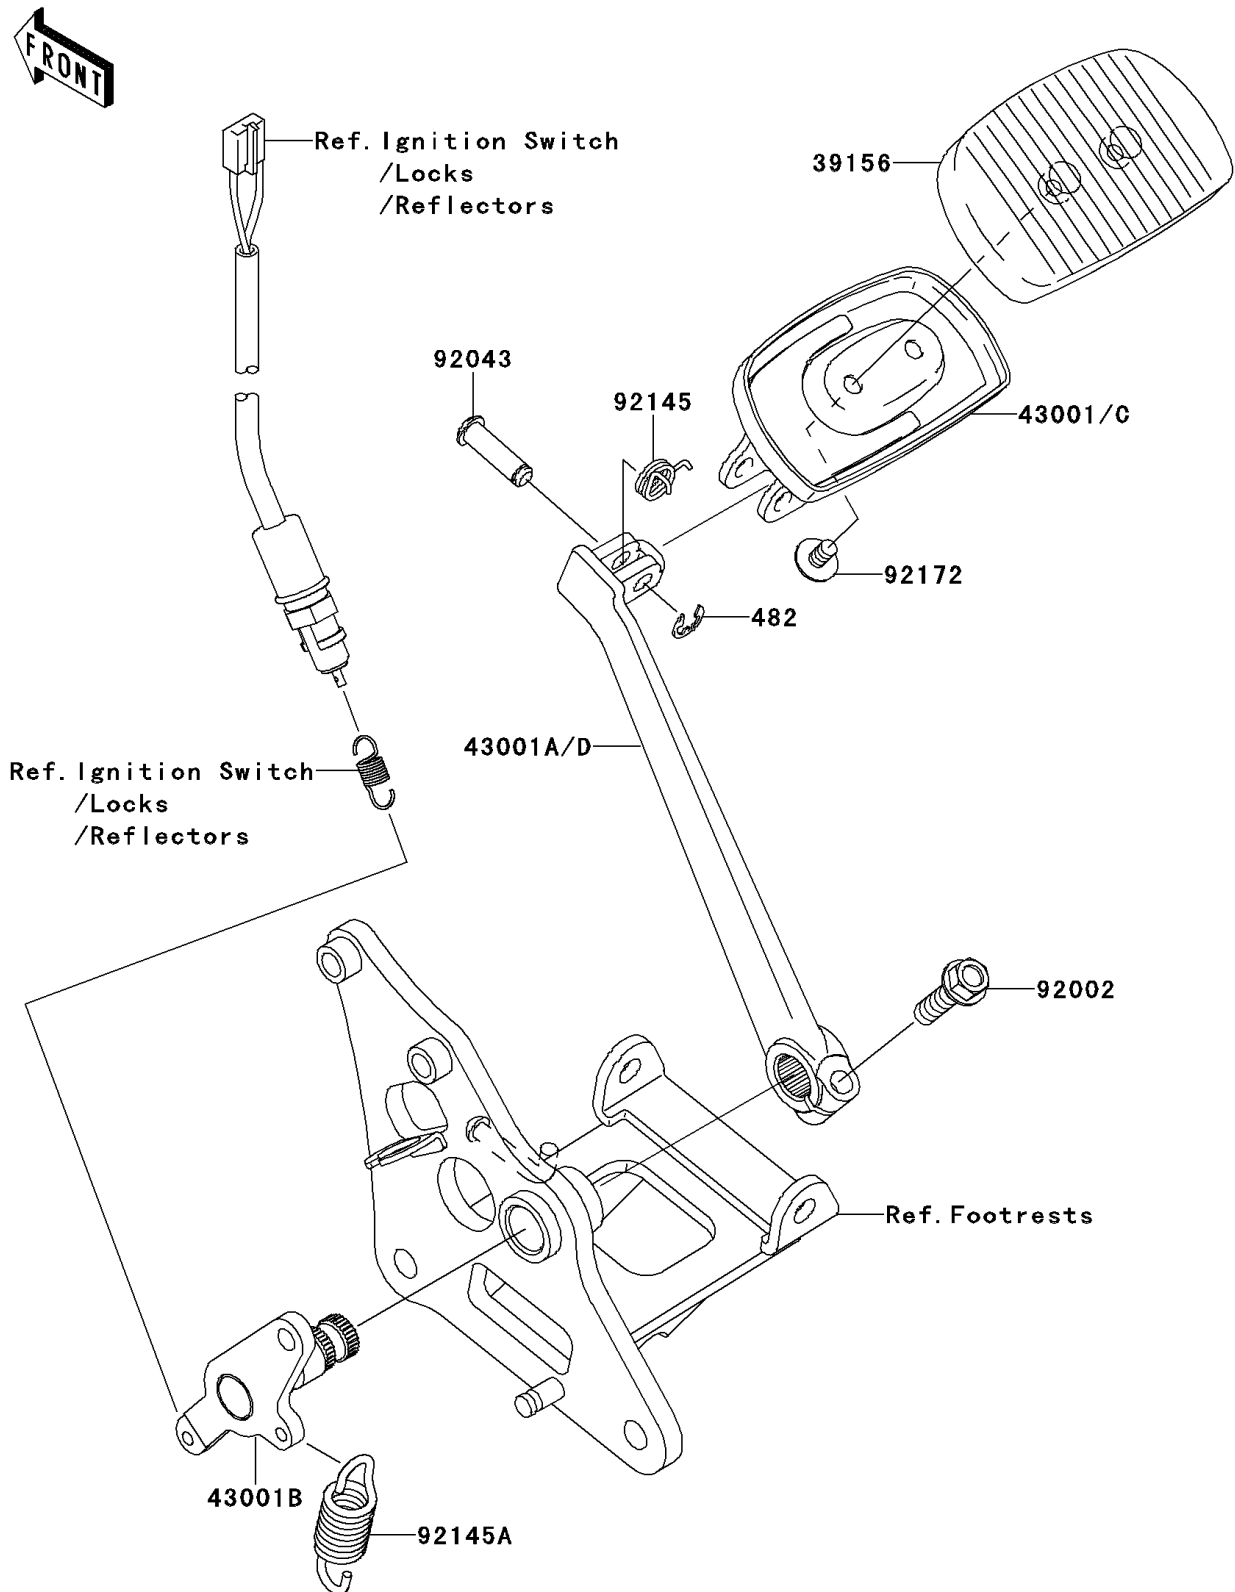

2013 VULCAN 900 CLASSIC (Canadian)

PARTS DIAGRAM

Brake Pedal/Torque Link

F2260

2013 VULCAN 900 CLASSIC (Canadian)

PARTS LIST

Brake Pedal/Torque Link

ITEM NAME	PART NUMBER	QUANTITY
-----------	-------------	----------
