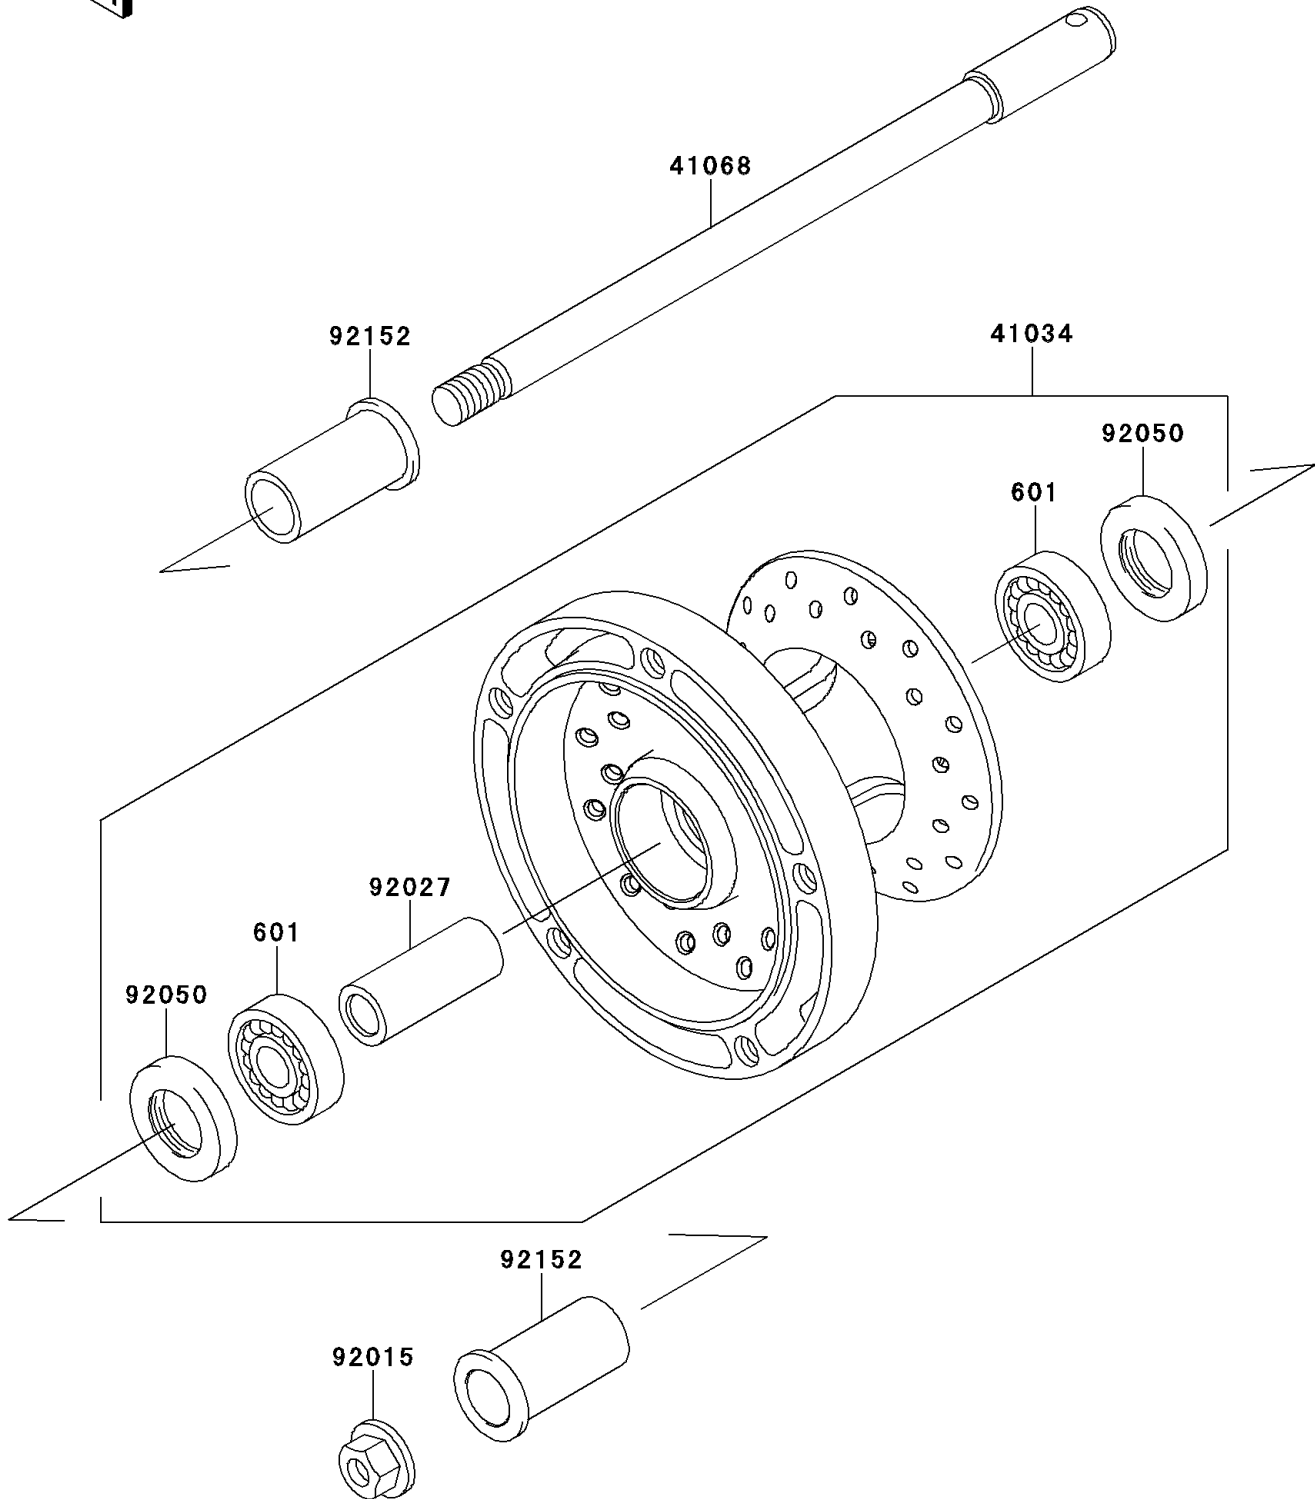

2013 VULCAN 900 CLASSIC (Canadian)

PARTS DIAGRAM

Front Wheel

F2230

2013 VULCAN 900 CLASSIC (Canadian)

Kawasaki
Let the Good Times Roll®

PARTS LIST

Front Wheel

ITEM NAME	PART NUMBER	QUANTITY
-----------	-------------	----------
