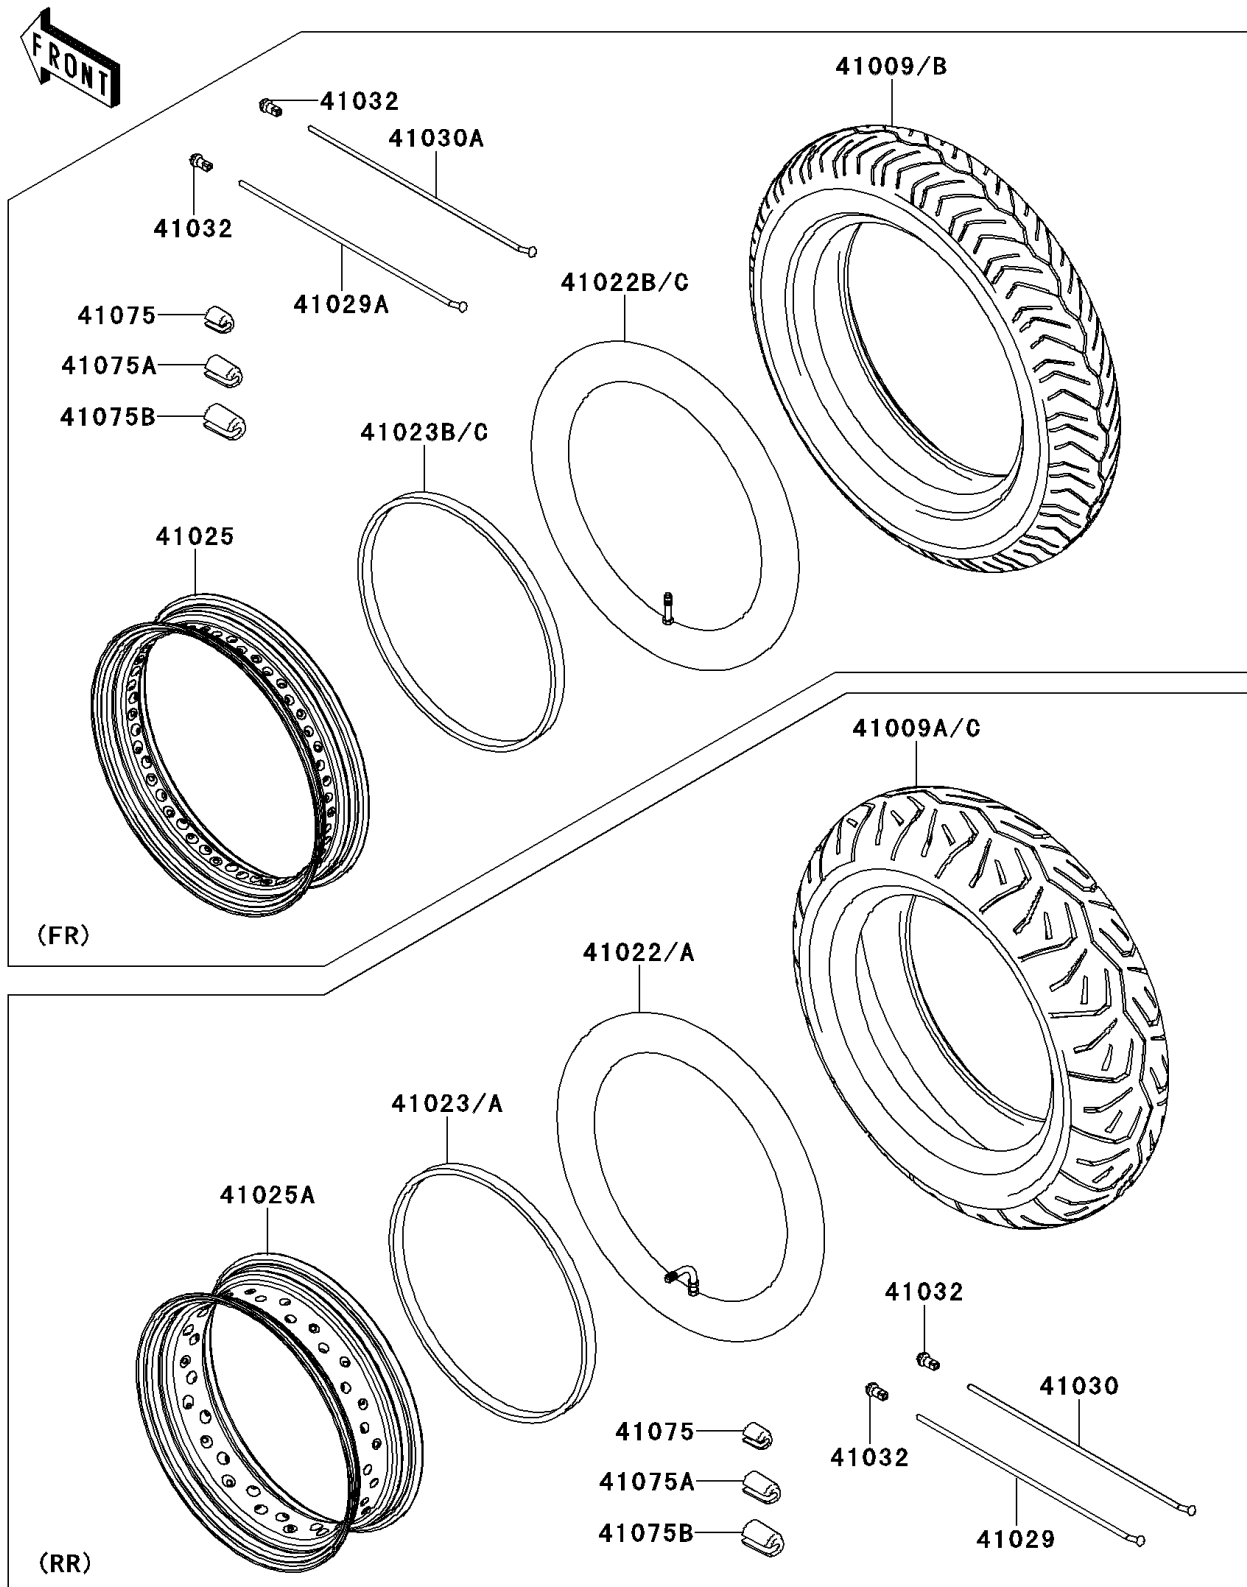

2013 VULCAN 900 CLASSIC (Canadian)

PARTS DIAGRAM

Tires

F2210

2013 VULCAN 900 CLASSIC (Canadian)

PARTS LIST

Tires

ITEM NAME	PART NUMBER	QUANTITY
-----------	-------------	----------
